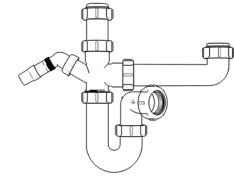

## Bottle Traps

Product Code: WTBT3238  
Description: 1¼" Bottle Trap  
Seal: 38mm

Product Code: WTBT3276  
Description: 1¼" Bottle Trap  
Seal: 75mm

Product Code: WTBT4038  
Description: 1½" Bottle Trap  
Seal: 38mm

Product Code: WTBT4076  
Description: 1½" Bottle Trap  
Seal: 75mm

Product Code: WTBT32T  
Description: 1¼" Telescopic Bottle Trap  
Seal: 75mm

Product Code: WTBT40T  
Description: 1½" Telescopic Bottle Trap  
Seal: 75mm

## Other Traps

Product Code: WTRT40  
Description: 1½" Swivel Running Trap  
Seal: 75mm

Product Code: WTB4019  
Description: 1½" x 19mm Seal Bath Trap  
Seal: 19mm

Product Code: WTB4050  
Description: 1½" x 50mm Seal Bath Trap  
Seal: 50mm

Product Code: WTST01  
Description: 1½" Sink Trap with Single 135° Nozzle  
Seal: 75mm

Product Code: WTST02  
Description: 1½" Sink Trap with Twin 135° Nozzles  
Seal: 75mm

Product Code: WTBNH01  
Description: 1½" Bowl & Half Kit  
Seal: 75mm