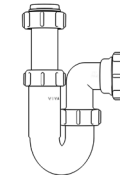

## Bottle Traps

Product Code: WTBT3238  
Description: 1¼" Bottle Trap  
Seal: 38mm

Product Code: WTBT3276  
Description: 1¼" Bottle Trap  
Seal: 75mm

Product Code: WTBT4038  
Description: 1½" Bottle Trap  
Seal: 38mm

Product Code: WTBT4076  
Description: 1½" Bottle Trap  
Seal: 75mm

Product Code: WTBT32T  
Description: 1¼" Telescopic Bottle Trap  
Seal: 75mm

Product Code: WTBT40T  
Description: 1½" Telescopic Bottle Trap  
Seal: 75mm

## Other Traps

Product Code: WTRT40  
Description: 1½" Swivel Running Trap  
Seal: 75mm

Product Code: WTB4019  
Description: 1½" x 19mm Seal Bath Trap  
Seal: 19mm

Product Code: WTB4050  
Description: 1½" x 50mm Seal Bath Trap  
Seal: 50mm

Product Code: WTST01  
Description: 1½" Sink Trap with Single 135° Nozzle  
Seal: 75mm

Product Code: WTST02  
Description: 1½" Sink Trap with Twin 135° Nozzles  
Seal: 75mm

Product Code: WTBNH01  
Description: 1½" Bowl & Half Kit  
Seal: 75mm