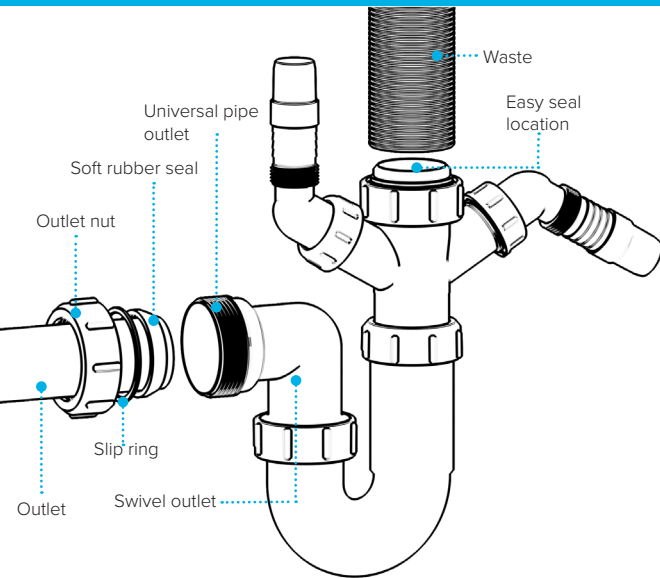

1½" Sink Trap with Twin 135° Nozzles

WARNING

We accept no liability for products fitted incorrectly, and where the correct testing procedures have not been used, resulting in the escape of water.

Please note: Save this instruction sheet for future reference
IMPORTANT: DO NOT use plumber's putty to seal this fitting

UK - Units 1-3 Capitol Trading Park, Kirkby Bank Road, Knowsley Industrial Estate, Liverpool, L33 7SY
EU - Authorised Rep Compliance Ltd., GroundFloor, 71 Lower Baggot Street, Dublin, D02 P593, Ireland.

For more information please contact us:
Tel: 0151 546 0531 E-mail: sales@vivasanitary.co.uk

Swivel "P" Traps

Swivel "S" Traps

Bottle Traps

Other Traps

Join Pro+ Installers club for exclusive benefits.

vivasanitary.co.uk/pro

Installation videos and further information available now.