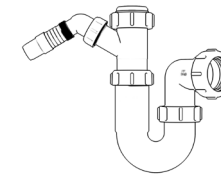

Product Code: WTBT4076  
Description: 1½" Bottle Trap  
Seal: 75mm

Product Code: WTBT32T  
Description: 1¼" Telescopic Bottle Trap  
Seal: 75mm

Product Code: WTBT40T  
Description: 1½" Telescopic Bottle Trap  
Seal: 75mm

## Other Traps

Product Code: WTRT40  
Description: 1½" Swivel Running Trap  
Seal: 75mm

Product Code: WTB4019  
Description: 1½" x 19mm Seal Bath Trap  
Seal: 19mm

Product Code: WTB4050  
Description: 1½" x 50mm Seal Bath Trap  
Seal: 50mm

Product Code: WTST01  
Description: 1½" Sink Trap with Single 135° Nozzle  
Seal: 75mm

Product Code: WTST02  
Description: 1½" Sink Trap with Twin 135° Nozzles  
Seal: 75mm

Product Code: WTBNH01  
Description: 1½" Bowl & Half Kit  
Seal: 75mm

Product Code: WTTP32  
Description: 1¼" Telescopic 'P' Trap  
Seal: 75mm

Product Code: WTTP40  
Description: 1½" Telescopic 'P' Trap  
Seal: 75mm

Product Code: WTKT32CE  
Description: 1¼" Straight Through Trap  
Seal: 75mm