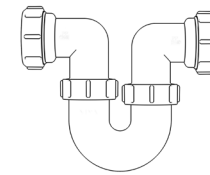

## Bottle Traps

Product Code: WTBT3238  
Description: 1¼" Bottle Trap  
Seal: 38mm

Product Code: WTBT3276  
Description: 1¼" Bottle Trap  
Seal: 75mm

Product Code: WTBT4038  
Description: 1½" Bottle Trap  
Seal: 38mm

Product Code: WTBT4076  
Description: 1½" Bottle Trap  
Seal: 75mm

Product Code: WTBT32T  
Description: 1¼" Telescopic Bottle Trap  
Seal: 75mm

Product Code: WTBT40T  
Description: 1½" Telescopic Bottle Trap  
Seal: 75mm

## Other Traps

Product Code: WTRT40  
Description: 1½" Swivel Running Trap  
Seal: 75mm

Product Code: WTB4019  
Description: 1½" x 19mm Seal Bath Trap  
Seal: 19mm

Product Code: WTB4050  
Description: 1½" x 50mm Seal Bath Trap  
Seal: 50mm

Product Code: WTST01  
Description: 1½" Sink Trap with Single 135° Nozzle  
Seal: 75mm

Product Code: WTST02  
Description: 1½" Sink Trap with Twin 135° Nozzles  
Seal: 75mm

Product Code: WTBNH01  
Description: 1½" Bowl & Half Kit  
Seal: 75mm