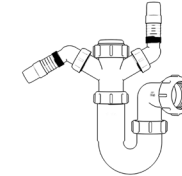

## Bottle Traps

Product Code: WTBT3238  
Description: 1¼" Bottle Trap  
Seal: 38mm

Product Code: WTBT3276  
Description: 1¼" Bottle Trap  
Seal: 75mm

Product Code: WTBT4038  
Description: 1½" Bottle Trap  
Seal: 38mm

Product Code: WTBT4076  
Description: 1½" Bottle Trap  
Seal: 75mm

Product Code: WTBT32T  
Description: 1¼" Telescopic Bottle Trap  
Seal: 75mm

Product Code: WTBT40T  
Description: 1½" Telescopic Bottle Trap  
Seal: 75mm

## Other Traps

Product Code: WTRT40  
Description: 1½" Swivel Running Trap  
Seal: 75mm

Product Code: WTB4019  
Description: 1½" x 19mm Seal Bath Trap  
Seal: 19mm

Product Code: WTB4050  
Description: 1½" x 50mm Seal Bath Trap  
Seal: 50mm

Product Code: WTST01  
Description: 1½" Sink Trap with Single 135° Nozzle  
Seal: 75mm

Product Code: WTST02  
Description: 1½" Sink Trap with Twin 135° Nozzles  
Seal: 75mm

Product Code: WTBNH01  
Description: 1½" Bowl & Half Kit  
Seal: 75mm