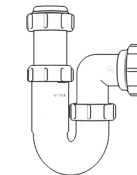

Product Code: WTBT4076  
Description: 1½" Bottle Trap  
Seal: 75mm

Product Code: WTBT32T  
Description: 1¼" Telescopic Bottle Trap  
Seal: 75mm

Product Code: WTBT40T  
Description: 1½" Telescopic Bottle Trap  
Seal: 75mm

## Other Traps

Product Code: WTRT40  
Description: 1½" Swivel Running Trap  
Seal: 75mm

Product Code: WTB4019  
Description: 1½" x 19mm Seal Bath Trap  
Seal: 19mm

Product Code: WTB4050  
Description: 1½" x 50mm Seal Bath Trap  
Seal: 50mm

Product Code: WTST01  
Description: 1½" Sink Trap with Single 135° Nozzle  
Seal: 75mm

Product Code: WTST02  
Description: 1½" Sink Trap with Twin 135° Nozzles  
Seal: 75mm

Product Code: WTBNH01  
Description: 1½" Bowl & Half Kit  
Seal: 75mm

Product Code: WTTP32  
Description: 1¼" Telescopic 'P' Trap  
Seal: 75mm

Product Code: WTTP40  
Description: 1½" Telescopic 'P' Trap  
Seal: 75mm

Product Code: WTKT32CE  
Description: 1¼" Straight Through Trap  
Seal: 75mm