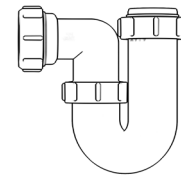

## Swivel "P" Traps

Product Code: WTP3276  
Description: 1¼" Swivel 'P' Trap  
Outlet: 32mm Seal: 75mm

Product Code: WTP4076  
Description: 1½" Swivel 'P' Trap  
Outlet: 40mm Seal: 75mm

## Bottle Traps

Product Code: WTBT3238  
Description: 1¼" Bottle Trap  
Seal: 38mm

Product Code: WTBT3276  
Description: 1¼" Bottle Trap  
Seal: 75mm

Product Code: WTBT4038  
Description: 1½" Bottle Trap  
Seal: 38mm

Product Code: WTST01  
Description: 1½" Sink Trap with Single 135° Nozzle  
Seal: 75mm

Product Code: WTST02  
Description: 1½" Sink Trap with Twin 135° Nozzles  
Seal: 75mm

Product Code: WTBNH01  
Description: 1½" Bowl & Half Kit  
Seal: 75mm

Product Code: WTS40  
Description: 1½" Shower Trap (50mm Tray)  
Seal: 50mm

Product Code: WTS40  
Description: 1½" Shower Trap (90mm Tray)  
Seal: 50mm

Product Code: WTWM01  
Description: 1½" Standpipe Trap  
Seal: 75mm