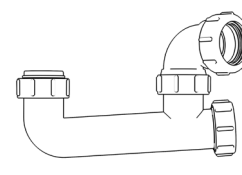

## Bottle Traps

Product Code: WTBT3238  
Description: 1¼" Bottle Trap  
Seal: 38mm

Product Code: WTBT3276  
Description: 1¼" Bottle Trap  
Seal: 75mm

Product Code: WTBT4038  
Description: 1½" Bottle Trap  
Seal: 38mm

Product Code: WTBT4076  
Description: 1½" Bottle Trap  
Seal: 75mm

Product Code: WTBT32T  
Description: 1¼" Telescopic Bottle Trap  
Seal: 75mm

Product Code: WTBT40T  
Description: 1½" Telescopic Bottle Trap  
Seal: 75mm

## Other Traps

Product Code: WTRT40  
Description: 1½" Swivel Running Trap  
Seal: 75mm

Product Code: WTB4019  
Description: 1½" x 19mm Seal Bath Trap  
Seal: 19mm

Product Code: WTB4050  
Description: 1½" x 50mm Seal Bath Trap  
Seal: 50mm

Product Code: WTST01  
Description: 1½" Sink Trap with Single 135° Nozzle  
Seal: 75mm

Product Code: WTST02  
Description: 1½" Sink Trap with Twin 135° Nozzles  
Seal: 75mm

Product Code: WTBNH01  
Description: 1½" Bowl & Half Kit  
Seal: 75mm