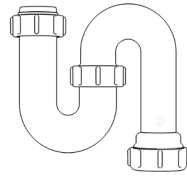

## Swivel "P" Traps

Product Code: WTP3276  
Description: 1¼" Swivel 'P' Trap  
Outlet: 32mm Seal: 75mm

Product Code: WTP4076  
Description: 1½" Swivel 'P' Trap  
Outlet: 40mm Seal: 75mm

## Swivel "S" Traps

Product Code: WTS3276  
Description: 1¼" Swivel 'S' Trap  
Outlet: 32mm Seal: 75mm

Product Code: WTS4076  
Description: 1½" Swivel 'S' Trap  
Outlet: 40mm Seal: 75mm

## Bottle Traps

Product Code: WTBT3238  
Description: 1¼" Bottle Trap  
Seal: 38mm

Product Code: WTBT3276  
Description: 1¼" Bottle Trap  
Seal: 75mm

Product Code: WTBT4038  
Description: 1½" Bottle Trap  
Seal: 38mm

Product Code: WTBT4076  
Description: 1½" Bottle Trap  
Seal: 75mm

Product Code: WTBT32T  
Description: 1¼" Telescopic Bottle Trap  
Seal: 75mm

Product Code: WTBT40T  
Description: 1½" Telescopic Bottle Trap  
Seal: 75mm