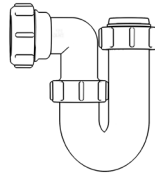

## WARNING

We accept no liability for products fitted incorrectly, and where the correct testing procedures have not been used, resulting in the escape of water.

Please note: Save this instruction sheet for future reference  
**IMPORTANT: DO NOT use plumber's putty to seal this fitting**

## Swivel "P" Traps

Product Code: WTP3276  
Description: 1¼" Swivel 'P' Trap  
Outlet: 32mm Seal: 75mm

Product Code: WTP4076  
Description: 1½" Swivel 'P' Trap  
Outlet: 40mm Seal: 75mm

Product Code: WTST01  
Description: 1½" Sink Trap with Single 135° Nozzle  
Seal: 75mm

Product Code: WTST02  
Description: 1½" Sink Trap with Twin 135° Nozzles  
Seal: 75mm

Product Code: WTBNH01  
Description: 1½" Bowl & Half Kit  
Seal: 75mm

Product Code: WTS40  
Description: 1½" Shower Trap (50mm Tray)  
Seal: 50mm

Product Code: WTS40  
Description: 1½" Shower Trap (90mm Tray)  
Seal: 50mm

Product Code: WTWM01  
Description: 1½" Standpipe Trap  
Seal: 75mm