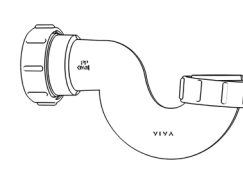

## Bottle Traps

Product Code: WTBT3238  
Description: 1¼" Bottle Trap  
Seal: 38mm

Product Code: WTBT3276  
Description: 1¼" Bottle Trap  
Seal: 75mm

Product Code: WTBT4038  
Description: 1½" Bottle Trap  
Seal: 38mm

Product Code: WTBT4076  
Description: 1½" Bottle Trap  
Seal: 75mm

Product Code: WTBT32T  
Description: 1¼" Telescopic Bottle Trap  
Seal: 75mm

Product Code: WTBT40T  
Description: 1½" Telescopic Bottle Trap  
Seal: 75mm

## Other Traps

Product Code: WTRT40  
Description: 1½" Swivel Running Trap  
Seal: 75mm

Product Code: WTB4019  
Description: 1½" x 19mm Seal Bath Trap  
Seal: 19mm

Product Code: WTB4050  
Description: 1½" x 50mm Seal Bath Trap  
Seal: 50mm

Product Code: WTST01  
Description: 1½" Sink Trap with Single 135° Nozzle  
Seal: 75mm

Product Code: WTST02  
Description: 1½" Sink Trap with Twin 135° Nozzles  
Seal: 75mm

Product Code: WTBNH01  
Description: 1½" Bowl & Half Kit  
Seal: 75mm