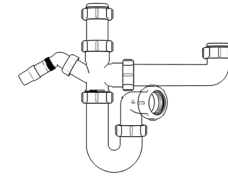

Product Code: WTBT3276
Description: 1¼" Bottle Trap
Seal: 75mm

Product Code: WTBT4038
Description: 1½" Bottle Trap
Seal: 38mm

Product Code: WTBT4076
Description: 1½" Bottle Trap
Seal: 75mm

Product Code: WTBT32T
Description: 1¼" Telescopic Bottle Trap
Seal: 75mm

Product Code: WTBT40T
Description: 1½" Telescopic Bottle Trap
Seal: 75mm

Other Traps

Product Code: WTRT40
Description: 1½" Swivel Running Trap
Seal: 75mm

Product Code: WTB4019
Description: 1½" x 19mm Seal Bath Trap
Seal: 19mm

Product Code: WTB4050
Description: 1½" x 50mm Seal Bath Trap
Seal: 50mm

Product Code: WTST01
Description: 1½" Sink Trap with Single 135° Nozzle
Seal: 75mm

Product Code: WTST02
Description: 1½" Sink Trap with Twin 135° Nozzles
Seal: 75mm

Product Code: WTBNH01
Description: 1½" Bowl & Half Kit
Seal: 75mm

Product Code: WTTP32
Description: 1¼" Telescopic 'P' Trap
Seal: 75mm

Product Code: WTTP40
Description: 1½" Telescopic 'P' Trap
Seal: 75mm