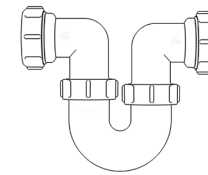

Swivel "S" Traps

Product Code: WTS3276
Description: 1¼" Swivel 'S' Trap
Outlet: 32mm Seal: 75mm

Product Code: WTS4076
Description: 1½" Swivel 'S' Trap
Outlet: 40mm Seal: 75mm

Bottle Traps

Product Code: WTBT3238
Description: 1¼" Bottle Trap
Seal: 38mm

Product Code: WTBT3276
Description: 1¼" Bottle Trap
Seal: 75mm

Product Code: WTBT4038
Description: 1½" Bottle Trap
Seal: 38mm

Product Code: WTBT4076
Description: 1½" Bottle Trap
Seal: 75mm

Product Code: WTBT32T
Description: 1¼" Telescopic Bottle Trap
Seal: 75mm

Product Code: WTBT40T
Description: 1½" Telescopic Bottle Trap
Seal: 75mm

Other Traps

Product Code: WTRT40
Description: 1½" Swivel Running Trap
Seal: 75mm

Product Code: WTB4019
Description: 1½" x 19mm Seal Bath Trap
Seal: 19mm

Product Code: WTB4050
Description: 1½" x 50mm Seal Bath Trap
Seal: 50mm

Product Code: WTST01
Description: 1½" Sink Trap with Single 135° Nozzle
Seal: 75mm

Product Code: WTST02
Description: 1½" Sink Trap with Twin 135° Nozzles
Seal: 75mm