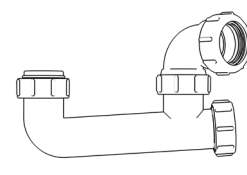

Product Code: WTBT3276
Description: 1¼" Bottle Trap
Seal: 75mm

Product Code: WTBT4038
Description: 1½" Bottle Trap
Seal: 38mm

Product Code: WTBT4076
Description: 1½" Bottle Trap
Seal: 75mm

Product Code: WTBT32T
Description: 1¼" Telescopic Bottle Trap
Seal: 75mm

Product Code: WTBT40T
Description: 1½" Telescopic Bottle Trap
Seal: 75mm

Other Traps

Product Code: WTRT40
Description: 1½" Swivel Running Trap
Seal: 75mm

Product Code: WTB4019
Description: 1½" x 19mm Seal Bath Trap
Seal: 19mm

Product Code: WTB4050
Description: 1½" x 50mm Seal Bath Trap
Seal: 50mm

Product Code: WTST01
Description: 1½" Sink Trap with Single 135° Nozzle
Seal: 75mm

Product Code: WTST02
Description: 1½" Sink Trap with Twin 135° Nozzles
Seal: 75mm

Product Code: WTBNH01
Description: 1½" Bowl & Half Kit
Seal: 75mm

Product Code: WTTP32
Description: 1¼" Telescopic 'P' Trap
Seal: 75mm

Product Code: WTTP40
Description: 1½" Telescopic 'P' Trap
Seal: 75mm