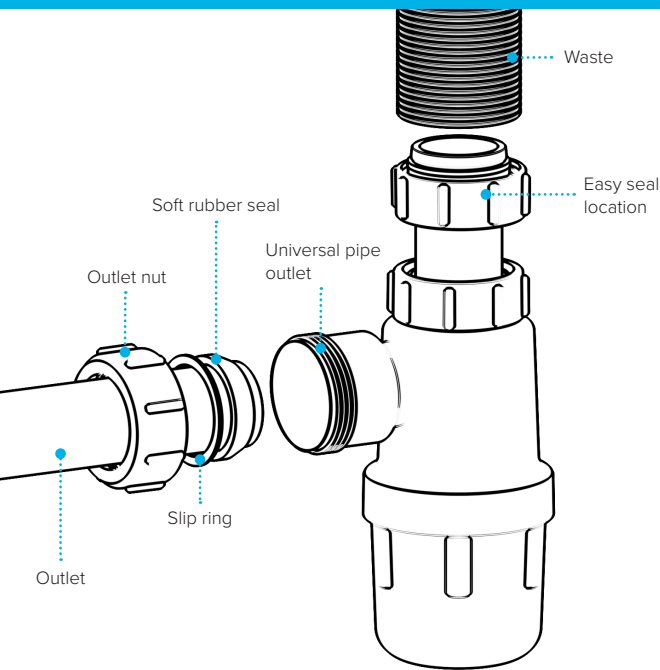

1¼" Telescopic Bottle Trap

WARNING

We accept no liability for products fitted incorrectly, and where the correct testing procedures have not been used, resulting in the escape of water.

Please note: Save this instruction sheet for future reference
IMPORTANT: DO NOT use plumber's putty to seal this fitting

For more information please contact us:
Tel: 0151 546 0531 E-mail: sales@vivasanitary.co.uk

Swivel "P" Traps

Product Code: WTP3276
Description: 1¼" Swivel 'P' Trap
Outlet: 32mm Seal: 75mm

Product Code: WTP4076
Description: 1½" Swivel 'P' Trap
Outlet: 40mm Seal: 75mm

Product Code: WTKT32CE
Description: 1¼" Straight Through Trap
Seal: 75mm

Product Code: WTS40
Description: 1½" Shower Trap (50mm Tray)
Seal: 50mm

Product Code: WTS40
Description: 1½" Shower Trap (90mm Tray)
Seal: 50mm

Product Code: WTWM01
Description: 1½" Standpipe Trap
Seal: 75mm

Join Pro+ Installers club for exclusive benefits.

vivasanitary.co.uk/pro

Installation videos and further information available now.