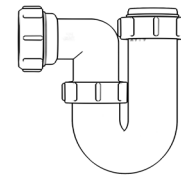

1¼" Telescopic Bottle Trap

WARNING

We accept no liability for products fitted incorrectly, and where the correct testing procedures have not been used, resulting in the escape of water.

Please note: Save this instruction sheet for future reference
IMPORTANT: DO NOT use plumber's putty to seal this fitting

For more information please contact us:
Tel: 0151 546 0531 E-mail: sales@vivasanitary.co.uk

Swivel "P" Traps

Product Code: WTP3276
Description: 1¼" Swivel 'P' Trap
Outlet: 32mm Seal: 75mm

Product Code: WTP4076
Description: 1½" Swivel 'P' Trap
Outlet: 40mm Seal: 75mm

Product Code: WTBT3276
Description: 1¼" Bottle Trap
Seal: 75mm

Product Code: WTBT4038
Description: 1½" Bottle Trap
Seal: 38mm

Product Code: WTBT4076
Description: 1½" Bottle Trap
Seal: 75mm

Product Code: WTBT32T
Description: 1¼" Telescopic Bottle Trap
Seal: 75mm

Product Code: WTB4050
Description: 1½" x 50mm Seal Bath Trap
Seal: 50mm

Product Code: WTST01
Description: 1½" Sink Trap with Single 135° Nozzle
Seal: 75mm

Product Code: WTST02
Description: 1½" Sink Trap with Twin 135° Nozzles
Seal: 75mm