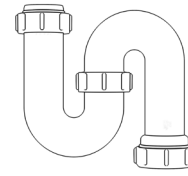

For more information please contact us:
Tel: 0151 546 0531 E-mail: sales@vivasanitary.co.uk

Swivel "P" Traps

Product Code: WTP3276
Description: 1¼" Swivel 'P' Trap
Outlet: 32mm Seal: 75mm

Product Code: WTP4076
Description: 1½" Swivel 'P' Trap
Outlet: 40mm Seal: 75mm

Swivel "S" Traps

Product Code: WTS3276
Description: 1¼" Swivel 'S' Trap
Outlet: 32mm Seal: 75mm

Product Code: WTS4076
Description: 1½" Swivel 'S' Trap
Outlet: 40mm Seal: 75mm

Bottle Traps

Product Code: WTBT3238
Description: 1¼" Bottle Trap
Seal: 38mm

Product Code: WTBT3276
Description: 1¼" Bottle Trap
Seal: 75mm

Product Code: WTBT4038
Description: 1½" Bottle Trap
Seal: 38mm

Product Code: WTBT4076
Description: 1½" Bottle Trap
Seal: 75mm

Product Code: WTBT32T
Description: 1¼" Telescopic Bottle Trap
Seal: 75mm

Product Code: WTB4050
Description: 1½" x 50mm Seal Bath Trap
Seal: 50mm

Product Code: WTST01
Description: 1½" Sink Trap with Single 135° Nozzle
Seal: 75mm

Product Code: WTST02
Description: 1½" Sink Trap with Twin 135° Nozzles
Seal: 75mm