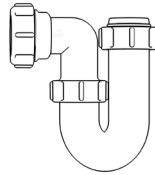

1¼" Telescopic Bottle Trap

WARNING

We accept no liability for products fitted incorrectly, and where the correct testing procedures have not been used, resulting in the escape of water.

Please note: Save this instruction sheet for future reference
IMPORTANT: DO NOT use plumber's putty to seal this fitting

For more information please contact us:
Tel: 0151 546 0531 E-mail: sales@vivasanitary.co.uk

Swivel "P" Traps

Product Code: WTP3276
Description: 1¼" Swivel 'P' Trap
Outlet: 32mm Seal: 75mm

Product Code: WTP4076
Description: 1½" Swivel 'P' Trap
Outlet: 40mm Seal: 75mm

Product Code: WTB4050
Description: 1½" x 50mm Seal Bath Trap
Seal: 50mm

Product Code: WTST01
Description: 1½" Sink Trap with Single 135° Nozzle
Seal: 75mm

Product Code: WTST02
Description: 1½" Sink Trap with Twin 135° Nozzles
Seal: 75mm

Product Code: WTBNH01
Description: 1½" Bowl & Half Kit
Seal: 75mm

Product Code: WTTP32
Description: 1¼" Telescopic 'P' Trap
Seal: 75mm

Product Code: WTTP40
Description: 1½" Telescopic 'P' Trap
Seal: 75mm