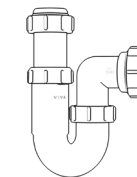

Product Code: WTBT3276
Description: 1¼" Bottle Trap
Seal: 75mm

Product Code: WTBT4038
Description: 1½" Bottle Trap
Seal: 38mm

Product Code: WTBT4076
Description: 1½" Bottle Trap
Seal: 75mm

Product Code: WTBT32T
Description: 1¼" Telescopic Bottle Trap
Seal: 75mm

Product Code: WTBT40T
Description: 1½" Telescopic Bottle Trap
Seal: 75mm

Other Traps

Product Code: WTRT40
Description: 1½" Swivel Running Trap
Seal: 75mm

Product Code: WTB4019
Description: 1½" x 19mm Seal Bath Trap
Seal: 19mm

Product Code: WTB4050
Description: 1½" x 50mm Seal Bath Trap
Seal: 50mm

Product Code: WTST01
Description: 1½" Sink Trap with Single 135° Nozzle
Seal: 75mm

Product Code: WTST02
Description: 1½" Sink Trap with Twin 135° Nozzles
Seal: 75mm

Product Code: WTBNH01
Description: 1½" Bowl & Half Kit
Seal: 75mm

Product Code: WTTP32
Description: 1¼" Telescopic 'P' Trap
Seal: 75mm

Product Code: WTTP40
Description: 1½" Telescopic 'P' Trap
Seal: 75mm