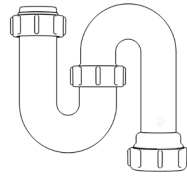

For more information please contact us:
Tel: 0151 546 0531 E-mail: sales@vivasanitary.co.uk

Swivel "P" Traps

Product Code: WTP3276
Description: 1¼" Swivel 'P' Trap
Outlet: 32mm Seal: 75mm

Product Code: WTP4076
Description: 1½" Swivel 'P' Trap
Outlet: 40mm Seal: 75mm

Swivel "S" Traps

Product Code: WTS3276
Description: 1¼" Swivel 'S' Trap
Outlet: 32mm Seal: 75mm

Product Code: WTS4076
Description: 1½" Swivel 'S' Trap
Outlet: 40mm Seal: 75mm

Bottle Traps

Product Code: WTBT3238
Description: 1¼" Bottle Trap
Seal: 38mm

Product Code: WTBT3276
Description: 1¼" Bottle Trap
Seal: 75mm

Product Code: WTBT4038
Description: 1½" Bottle Trap
Seal: 38mm

Product Code: WTBT4076
Description: 1½" Bottle Trap
Seal: 75mm

Product Code: WTBT32T
Description: 1¼" Telescopic Bottle Trap
Seal: 75mm

Product Code: WTB4050
Description: 1½" x 50mm Seal Bath Trap
Seal: 50mm

Product Code: WTST01
Description: 1½" Sink Trap with Single 135° Nozzle
Seal: 75mm

Product Code: WTST02
Description: 1½" Sink Trap with Twin 135° Nozzles
Seal: 75mm