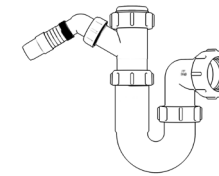

Product Code: WTBT3276
Description: 1¼" Bottle Trap
Seal: 75mm

Product Code: WTBT4038
Description: 1½" Bottle Trap
Seal: 38mm

Product Code: WTBT4076
Description: 1½" Bottle Trap
Seal: 75mm

Product Code: WTBT32T
Description: 1¼" Telescopic Bottle Trap
Seal: 75mm

Product Code: WTBT40T
Description: 1½" Telescopic Bottle Trap
Seal: 75mm

Other Traps

Product Code: WTRT40
Description: 1½" Swivel Running Trap
Seal: 75mm

Product Code: WTB4019
Description: 1½" x 19mm Seal Bath Trap
Seal: 19mm

Product Code: WTB4050
Description: 1½" x 50mm Seal Bath Trap
Seal: 50mm

Product Code: WTST01
Description: 1½" Sink Trap with Single 135° Nozzle
Seal: 75mm

Product Code: WTST02
Description: 1½" Sink Trap with Twin 135° Nozzles
Seal: 75mm

Product Code: WTBNH01
Description: 1½" Bowl & Half Kit
Seal: 75mm

Product Code: WTTP32
Description: 1¼" Telescopic 'P' Trap
Seal: 75mm

Product Code: WTTP40
Description: 1½" Telescopic 'P' Trap
Seal: 75mm