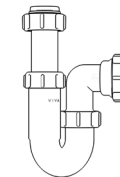

Product Code: WTBT3276
Description: 1¼" Bottle Trap
Seal: 75mm

Product Code: WTBT4038
Description: 1½" Bottle Trap
Seal: 38mm

Product Code: WTBT4076
Description: 1½" Bottle Trap
Seal: 75mm

Product Code: WTBT32T
Description: 1¼" Telescopic Bottle Trap
Seal: 75mm

Product Code: WTBT40T
Description: 1½" Telescopic Bottle Trap
Seal: 75mm

Other Traps

Product Code: WTRT40
Description: 1½" Swivel Running Trap
Seal: 75mm

Product Code: WTB4019
Description: 1½" x 19mm Seal Bath Trap
Seal: 19mm

Product Code: WTB4050
Description: 1½" x 50mm Seal Bath Trap
Seal: 50mm

Product Code: WTST01
Description: 1½" Sink Trap with Single 135° Nozzle
Seal: 75mm

Product Code: WTST02
Description: 1½" Sink Trap with Twin 135° Nozzles
Seal: 75mm

Product Code: WTBNH01
Description: 1½" Bowl & Half Kit
Seal: 75mm

Product Code: WTTP32
Description: 1¼" Telescopic 'P' Trap
Seal: 75mm

Product Code: WTTP40
Description: 1½" Telescopic 'P' Trap
Seal: 75mm