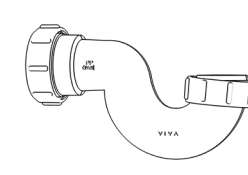

Swivel "S" Traps

Product Code: WTS3276
Description: 1¼" Swivel 'S' Trap
Outlet: 32mm Seal: 75mm

Product Code: WTS4076
Description: 1½" Swivel 'S' Trap
Outlet: 40mm Seal: 75mm

Bottle Traps

Product Code: WTBT3238
Description: 1¼" Bottle Trap
Seal: 38mm

Product Code: WTBT3276
Description: 1¼" Bottle Trap
Seal: 75mm

Product Code: WTBT4038
Description: 1½" Bottle Trap
Seal: 38mm

Product Code: WTBT4076
Description: 1½" Bottle Trap
Seal: 75mm

Product Code: WTBT32T
Description: 1¼" Telescopic Bottle Trap
Seal: 75mm

Product Code: WTBT40T
Description: 1½" Telescopic Bottle Trap
Seal: 75mm

Other Traps

Product Code: WTRT40
Description: 1½" Swivel Running Trap
Seal: 75mm

Product Code: WTB4019
Description: 1½" x 19mm Seal Bath Trap
Seal: 19mm

Product Code: WTB4050
Description: 1½" x 50mm Seal Bath Trap
Seal: 50mm

Product Code: WTST01
Description: 1½" Sink Trap with Single 135° Nozzle
Seal: 75mm

Product Code: WTST02
Description: 1½" Sink Trap with Twin 135° Nozzles
Seal: 75mm