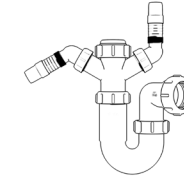

Product Code: WTBT3276
Description: 1¼" Bottle Trap
Seal: 75mm

Product Code: WTBT4038
Description: 1½" Bottle Trap
Seal: 38mm

Product Code: WTBT4076
Description: 1½" Bottle Trap
Seal: 75mm

Product Code: WTBT32T
Description: 1¼" Telescopic Bottle Trap
Seal: 75mm

Product Code: WTBT40T
Description: 1½" Telescopic Bottle Trap
Seal: 75mm

Other Traps

Product Code: WTRT40
Description: 1½" Swivel Running Trap
Seal: 75mm

Product Code: WTB4019
Description: 1½" x 19mm Seal Bath Trap
Seal: 19mm

Product Code: WTB4050
Description: 1½" x 50mm Seal Bath Trap
Seal: 50mm

Product Code: WTST01
Description: 1½" Sink Trap with Single 135° Nozzle
Seal: 75mm

Product Code: WTST02
Description: 1½" Sink Trap with Twin 135° Nozzles
Seal: 75mm

Product Code: WTBNH01
Description: 1½" Bowl & Half Kit
Seal: 75mm

Product Code: WTTP32
Description: 1¼" Telescopic 'P' Trap
Seal: 75mm

Product Code: WTTP40
Description: 1½" Telescopic 'P' Trap
Seal: 75mm