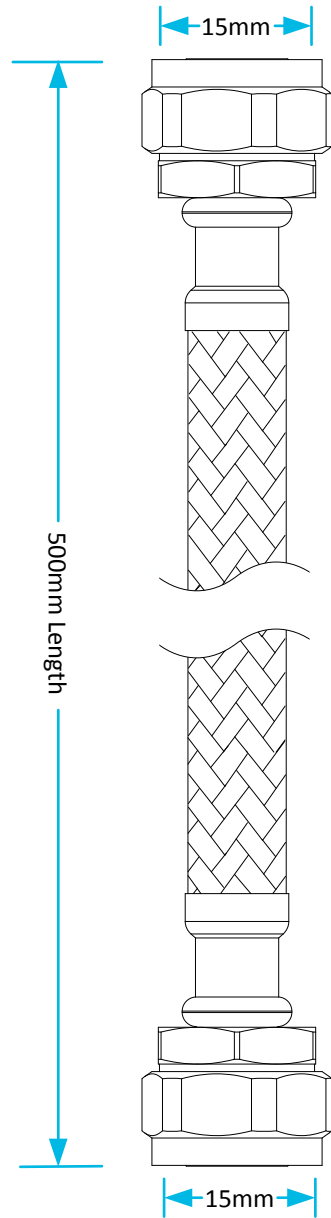

# Technical DATA Sheet

Code:	SSH3/A	Description:	<b>15mm x 15mm Flexible Connector (500mm Length)</b>
-------	--------	--------------	--