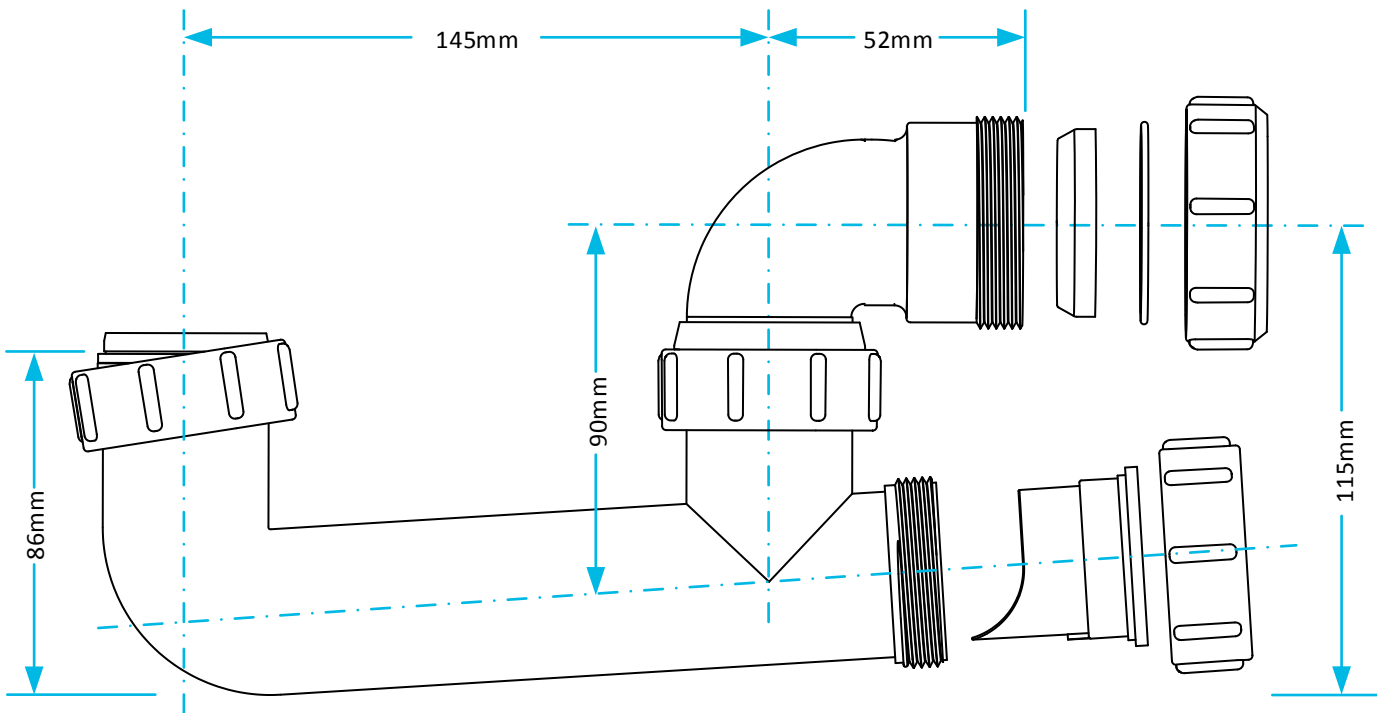

# Technical Data Sheet

© Viva Sanitary  
21/07/2017

Code:	<b>WTB4050</b>	Description:	<b>40mm EASI-FLO Bath Trap (50mm Seal)</b>
-------	----------------	--------------	--