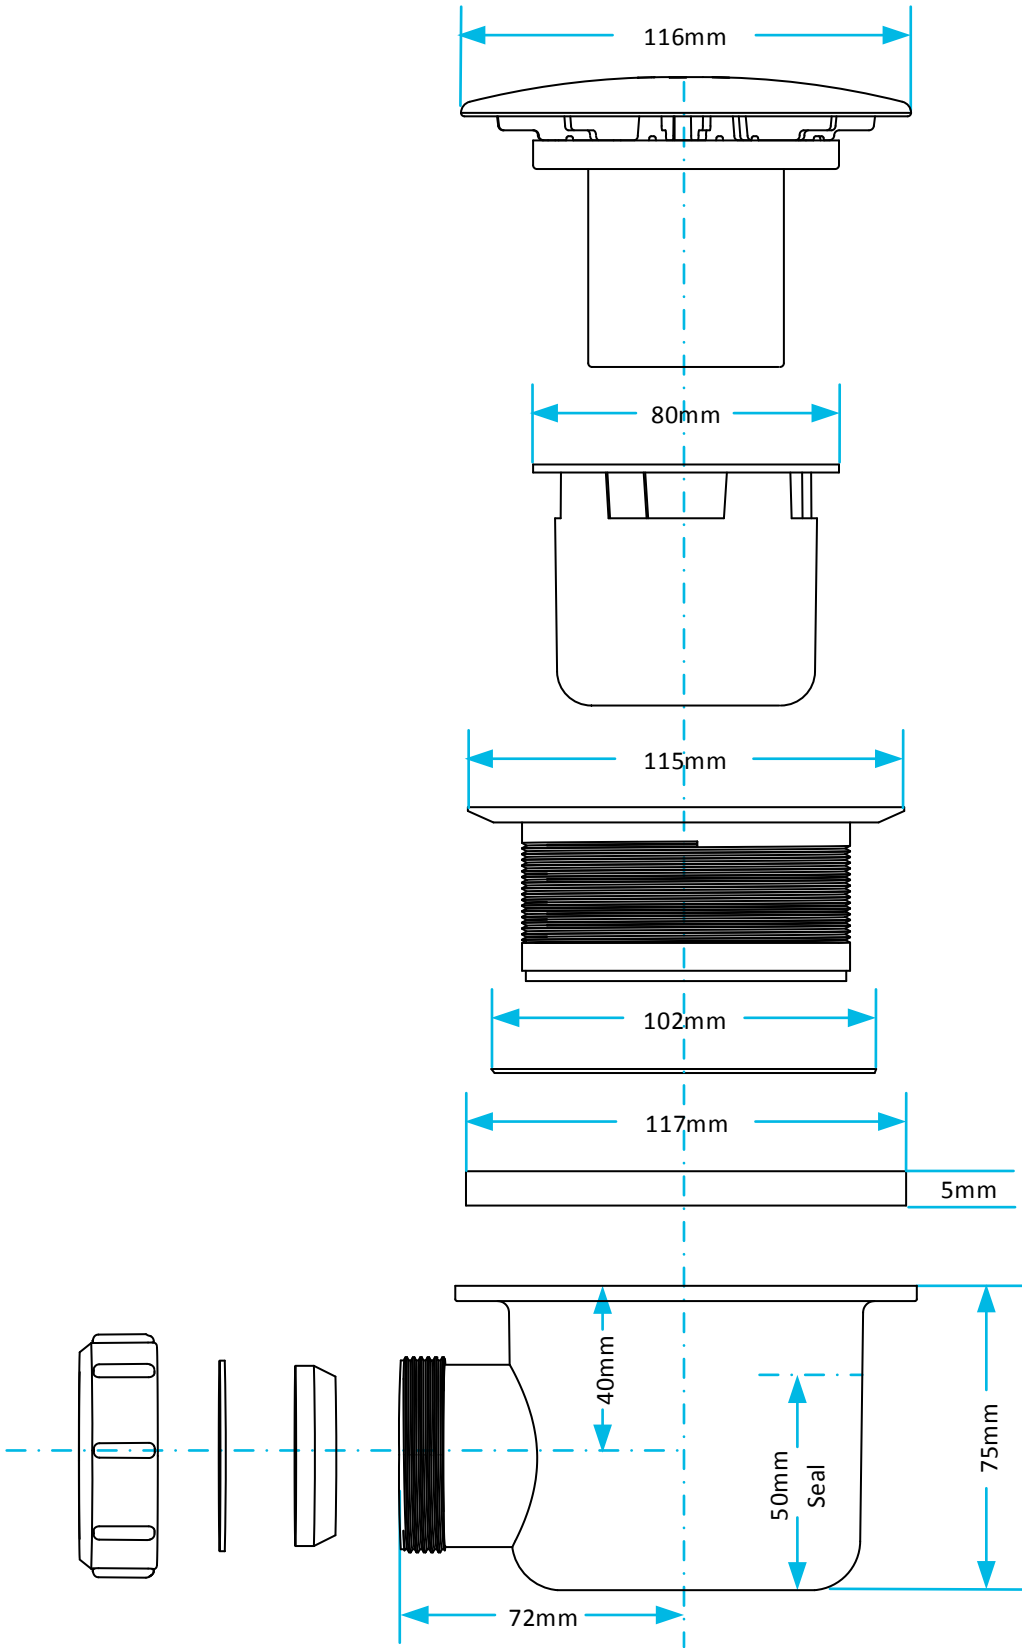

# Technical Data Sheet

© Viva Sanitary  
21/07/2014

Code:	<b>WTSH90</b>	Description:	<b>90mm EASI-FLO Shower Trap</b>
-------	---------------	--------------	----------------------------------