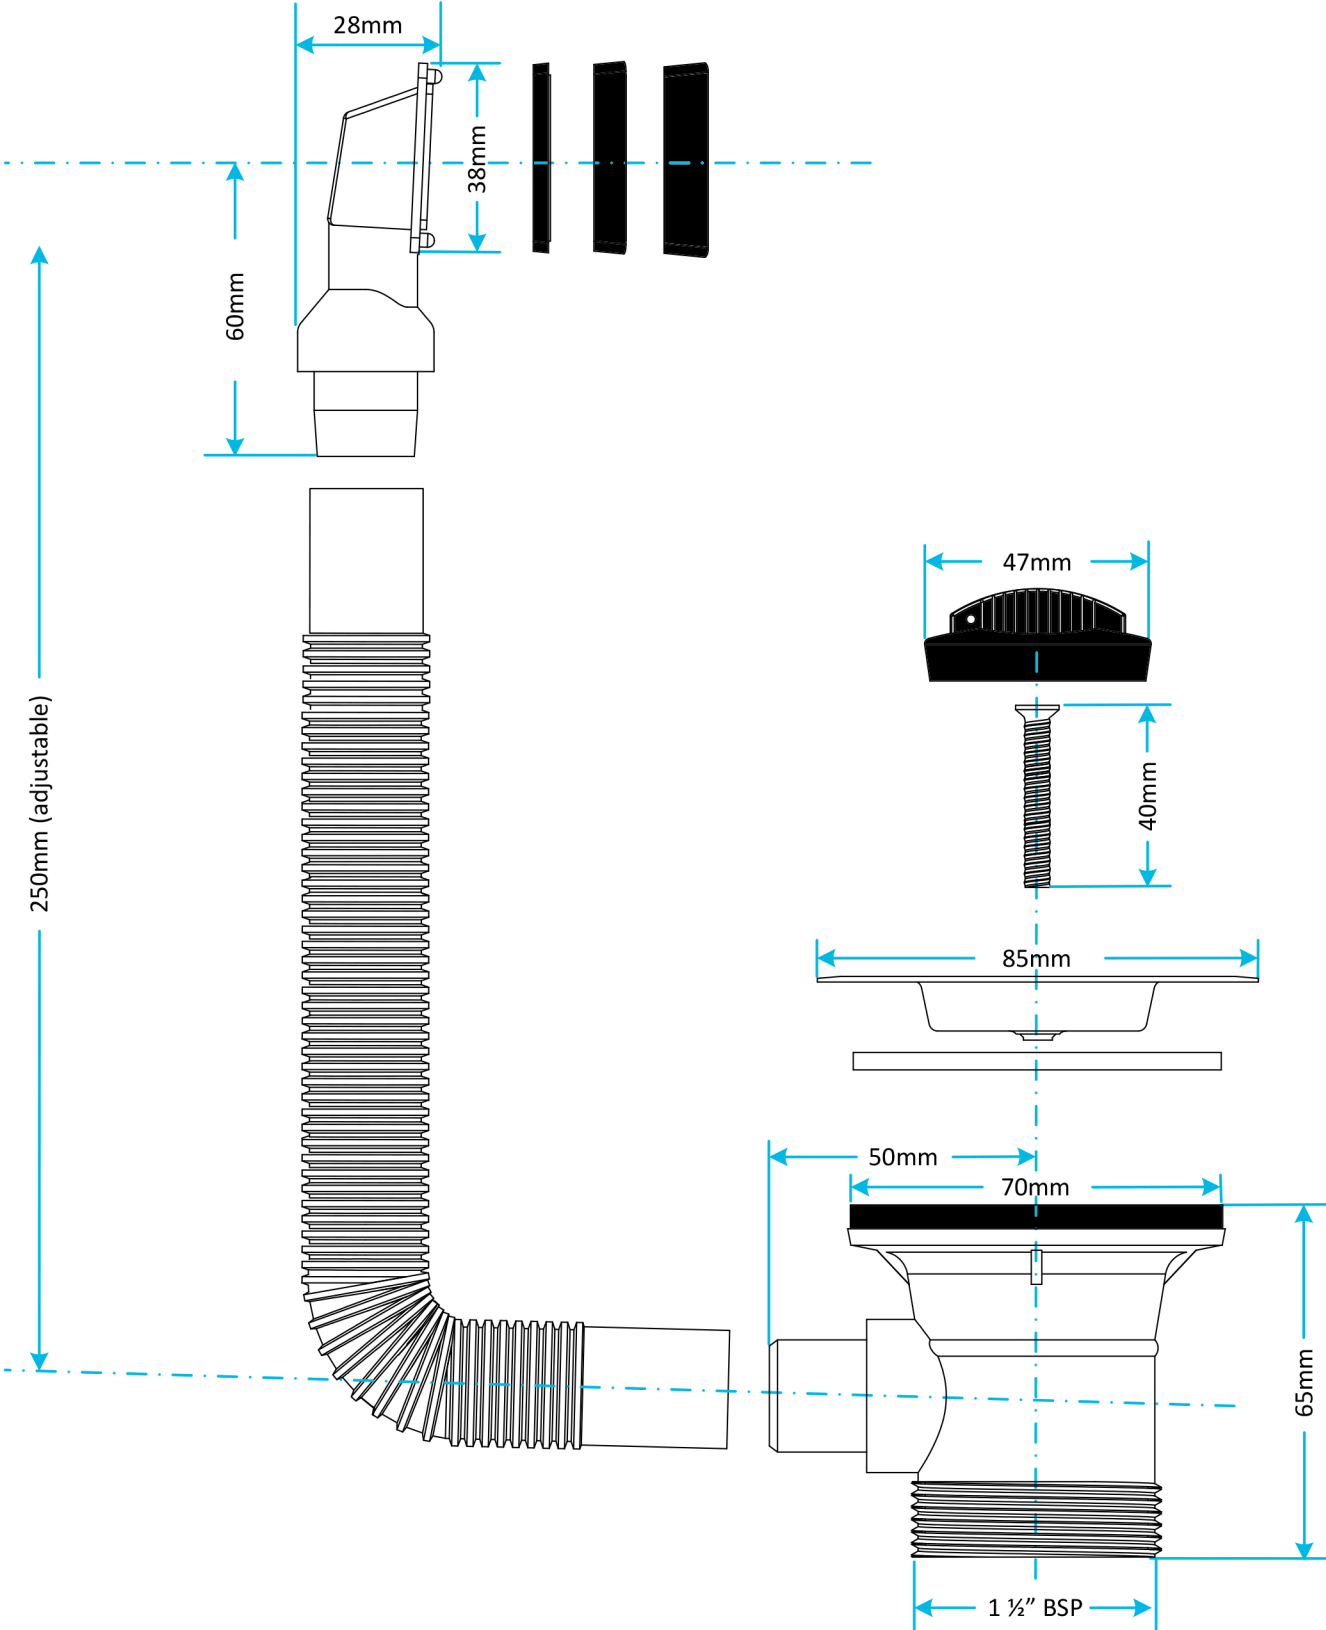

# Technical Data Sheet

© Viva Sanitary  
01/06/2016

Code:	<b>CWS02</b>	Description:	<b>Sink Combination Waste (Square Overflow)</b>
-------	--------------	--------------	---