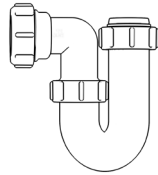

1½" x 19mm Seal Bath Trap

WARNING

We accept no liability for products fitted incorrectly, and where the correct testing procedures have not been used, resulting in the escape of water.

Please note: Save this instruction sheet for future reference
IMPORTANT: DO NOT use plumber's putty to seal this fitting

For more information please contact us:
Tel: 0151 546 0531 E-mail: sales@vivasanitary.co.uk

Swivel "P" Traps

Product Code: WTP3276
Description: 1¼" Swivel 'P' Trap
Outlet: 32mm Seal: 75mm

Product Code: WTP4076
Description: 1½" Swivel 'P' Trap
Outlet: 40mm Seal: 75mm

Product Code: WTB4050
Description: 1½" x 50mm Seal Bath Trap
Seal: 50mm

Product Code: WTST01
Description: 1½" Sink Trap with Single 135° Nozzle
Seal: 75mm

Product Code: WTST02
Description: 1½" Sink Trap with Twin 135° Nozzles
Seal: 75mm

Product Code: WTBNH01
Description: 1½" Bowl & Half Kit
Seal: 75mm

Product Code: WTTP32
Description: 1¼" Telescopic 'P' Trap
Seal: 75mm

Product Code: WTTP40
Description: 1½" Telescopic 'P' Trap
Seal: 75mm