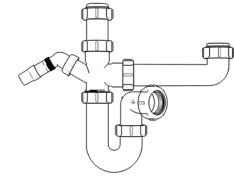

Product Code: WTB3276
Description: 1½" Bottle Trap
Seal: 75mm

Product Code: WTB4038
Description: 1½" Bottle Trap
Seal: 38mm

Product Code: WTB4076
Description: 1½" Bottle Trap
Seal: 75mm

Product Code: WTB32T
Description: 1¼" Telescopic Bottle Trap
Seal: 75mm

Product Code: WTB40T
Description: 1½" Telescopic Bottle Trap
Seal: 75mm

Other Traps

Product Code: WTRT40
Description: 1½" Swivel Running Trap
Seal: 75mm

Product Code: WTB4019
Description: 1½" x 19mm Seal Bath Trap
Seal: 19mm

Product Code: WTB4050
Description: 1½" x 50mm Seal Bath Trap
Seal: 50mm

Product Code: WTST01
Description: 1½" Sink Trap with Single 135° Nozzle
Seal: 75mm

Product Code: WTST02
Description: 1½" Sink Trap with Twin 135° Nozzles
Seal: 75mm

Product Code: WTBNH01
Description: 1½" Bowl & Half Kit
Seal: 75mm

Product Code: WTTP32
Description: 1¼" Telescopic 'P' Trap
Seal: 75mm

Product Code: WTTP40
Description: 1½" Telescopic 'P' Trap
Seal: 75mm