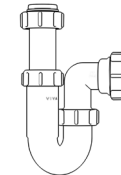

Product Code: WTB3276
Description: 1½" Bottle Trap
Seal: 75mm

Product Code: WTB4038
Description: 1½" Bottle Trap
Seal: 38mm

Product Code: WTB4076
Description: 1½" Bottle Trap
Seal: 75mm

Product Code: WTB32T
Description: 1¼" Telescopic Bottle Trap
Seal: 75mm

Product Code: WTB40T
Description: 1½" Telescopic Bottle Trap
Seal: 75mm

Other Traps

Product Code: WTRT40
Description: 1½" Swivel Running Trap
Seal: 75mm

Product Code: WTB4019
Description: 1½" x 19mm Seal Bath Trap
Seal: 19mm

Product Code: WTB4050
Description: 1½" x 50mm Seal Bath Trap
Seal: 50mm

Product Code: WTST01
Description: 1½" Sink Trap with Single 135° Nozzle
Seal: 75mm

Product Code: WTST02
Description: 1½" Sink Trap with Twin 135° Nozzles
Seal: 75mm

Product Code: WTBNH01
Description: 1½" Bowl & Half Kit
Seal: 75mm

Product Code: WTTP32
Description: 1¼" Telescopic 'P' Trap
Seal: 75mm

Product Code: WTTP40
Description: 1½" Telescopic 'P' Trap
Seal: 75mm