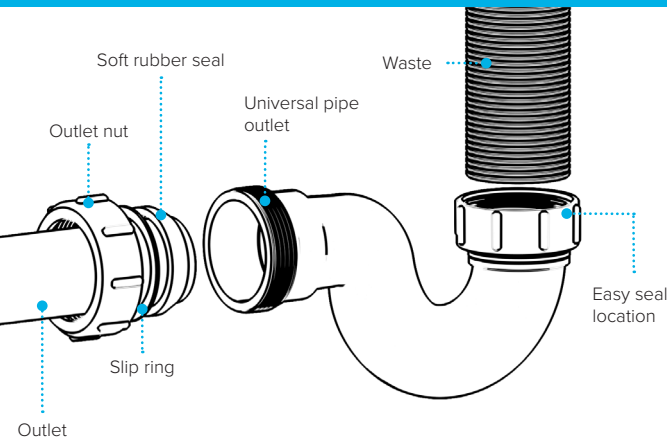

1½" x 19mm Seal Bath Trap

WARNING

We accept no liability for products fitted incorrectly, and where the correct testing procedures have not been used, resulting in the escape of water.

Please note: Save this instruction sheet for future reference
IMPORTANT: DO NOT use plumber's putty to seal this fitting

For more information please contact us:
Tel: 0151 546 0531 E-mail: sales@vivasanitary.co.uk

Swivel "P" Traps

Product Code: WTP3276
Description: 1¼" Swivel 'P' Trap
Outlet: 32mm Seal: 75mm

Product Code: WTP4076
Description: 1½" Swivel 'P' Trap
Outlet: 40mm Seal: 75mm

Product Code: WTKT32CE
Description: 1¼" Straight Through Trap
Seal: 75mm

Product Code: WTS40
Description: 1½" Shower Trap (50mm Tray)
Seal: 50mm

Product Code: WTS90
Description: 1½" Shower Trap (90mm Tray)
Seal: 50mm

Product Code: WTW01
Description: 1½" Standpipe Trap
Seal: 75mm

Join Pro+ Installers club for exclusive benefits.

vivasanitary.co.uk/pro

Installation videos and further information available now.