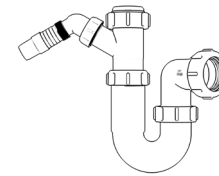

Product Code: WTB3276
Description: 1½" Bottle Trap
Seal: 75mm

Product Code: WTB4038
Description: 1½" Bottle Trap
Seal: 38mm

Product Code: WTB4076
Description: 1½" Bottle Trap
Seal: 75mm

Product Code: WTB32T
Description: 1¼" Telescopic Bottle Trap
Seal: 75mm

Product Code: WTB40T
Description: 1½" Telescopic Bottle Trap
Seal: 75mm

Other Traps

Product Code: WTRT40
Description: 1½" Swivel Running Trap
Seal: 75mm

Product Code: WTB4019
Description: 1½" x 19mm Seal Bath Trap
Seal: 19mm

Product Code: WTB4050
Description: 1½" x 50mm Seal Bath Trap
Seal: 50mm

Product Code: WTST01
Description: 1½" Sink Trap with Single 135° Nozzle
Seal: 75mm

Product Code: WTST02
Description: 1½" Sink Trap with Twin 135° Nozzles
Seal: 75mm

Product Code: WTBNH01
Description: 1½" Bowl & Half Kit
Seal: 75mm

Product Code: WTTP32
Description: 1¼" Telescopic 'P' Trap
Seal: 75mm

Product Code: WTTP40
Description: 1½" Telescopic 'P' Trap
Seal: 75mm