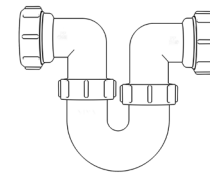

Swivel "S" Traps

Product Code: WTS3276
Description: 1¼" Swivel 'S' Trap
Outlet: 32mm Seal: 75mm

Product Code: WTS4076
Description: 1½" Swivel 'S' Trap
Outlet: 40mm Seal: 75mm

Bottle Traps

Product Code: WTB3238
Description: 1¼" Bottle Trap
Seal: 38mm

Product Code: WTB3276
Description: 1½" Bottle Trap
Seal: 75mm

Product Code: WTB4038
Description: 1½" Bottle Trap
Seal: 38mm

Product Code: WTB4076
Description: 1½" Bottle Trap
Seal: 75mm

Product Code: WTB32T
Description: 1¼" Telescopic Bottle Trap
Seal: 75mm

Product Code: WTB40T
Description: 1½" Telescopic Bottle Trap
Seal: 75mm

Other Traps

Product Code: WTRT40
Description: 1½" Swivel Running Trap
Seal: 75mm

Product Code: WTB4019
Description: 1½" x 19mm Seal Bath Trap
Seal: 19mm

Product Code: WTB4050
Description: 1½" x 50mm Seal Bath Trap
Seal: 50mm

Product Code: WTST01
Description: 1½" Sink Trap with Single 135° Nozzle
Seal: 75mm

Product Code: WTST02
Description: 1½" Sink Trap with Twin 135° Nozzles
Seal: 75mm