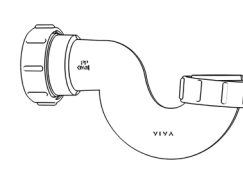

Swivel "S" Traps

Product Code: WTS3276
Description: 1¼" Swivel 'S' Trap
Outlet: 32mm Seal: 75mm

Product Code: WTS4076
Description: 1½" Swivel 'S' Trap
Outlet: 40mm Seal: 75mm

Bottle Traps

Product Code: WTB3238
Description: 1¼" Bottle Trap
Seal: 38mm

Product Code: WTB3276
Description: 1½" Bottle Trap
Seal: 75mm

Product Code: WTB4038
Description: 1½" Bottle Trap
Seal: 38mm

Product Code: WTB4076
Description: 1½" Bottle Trap
Seal: 75mm

Product Code: WTB32T
Description: 1¼" Telescopic Bottle Trap
Seal: 75mm

Product Code: WTB40T
Description: 1½" Telescopic Bottle Trap
Seal: 75mm

Other Traps

Product Code: WTRT40
Description: 1½" Swivel Running Trap
Seal: 75mm

Product Code: WTB4019
Description: 1½" x 19mm Seal Bath Trap
Seal: 19mm

Product Code: WTB4050
Description: 1½" x 50mm Seal Bath Trap
Seal: 50mm

Product Code: WTST01
Description: 1½" Sink Trap with Single 135° Nozzle
Seal: 75mm

Product Code: WTST02
Description: 1½" Sink Trap with Twin 135° Nozzles
Seal: 75mm