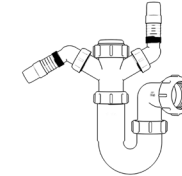

Product Code: WTB3276
Description: 1½" Bottle Trap
Seal: 75mm

Product Code: WTB4038
Description: 1½" Bottle Trap
Seal: 38mm

Product Code: WTB4076
Description: 1½" Bottle Trap
Seal: 75mm

Product Code: WTB32T
Description: 1¼" Telescopic Bottle Trap
Seal: 75mm

Product Code: WTB40T
Description: 1½" Telescopic Bottle Trap
Seal: 75mm

Other Traps

Product Code: WTRT40
Description: 1½" Swivel Running Trap
Seal: 75mm

Product Code: WTB4019
Description: 1½" x 19mm Seal Bath Trap
Seal: 19mm

Product Code: WTB4050
Description: 1½" x 50mm Seal Bath Trap
Seal: 50mm

Product Code: WTST01
Description: 1½" Sink Trap with Single 135° Nozzle
Seal: 75mm

Product Code: WTST02
Description: 1½" Sink Trap with Twin 135° Nozzles
Seal: 75mm

Product Code: WTBNH01
Description: 1½" Bowl & Half Kit
Seal: 75mm

Product Code: WTTP32
Description: 1¼" Telescopic 'P' Trap
Seal: 75mm

Product Code: WTTP40
Description: 1½" Telescopic 'P' Trap
Seal: 75mm