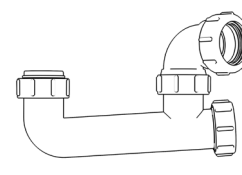

Product Code: WTB3276
Description: 1½" Bottle Trap
Seal: 75mm

Product Code: WTB4038
Description: 1½" Bottle Trap
Seal: 38mm

Product Code: WTB4076
Description: 1½" Bottle Trap
Seal: 75mm

Product Code: WTB32T
Description: 1¼" Telescopic Bottle Trap
Seal: 75mm

Product Code: WTB40T
Description: 1½" Telescopic Bottle Trap
Seal: 75mm

Other Traps

Product Code: WTRT40
Description: 1½" Swivel Running Trap
Seal: 75mm

Product Code: WTB4019
Description: 1½" x 19mm Seal Bath Trap
Seal: 19mm

Product Code: WTB4050
Description: 1½" x 50mm Seal Bath Trap
Seal: 50mm

Product Code: WTST01
Description: 1½" Sink Trap with Single 135° Nozzle
Seal: 75mm

Product Code: WTST02
Description: 1½" Sink Trap with Twin 135° Nozzles
Seal: 75mm

Product Code: WTBNH01
Description: 1½" Bowl & Half Kit
Seal: 75mm

Product Code: WTTP32
Description: 1¼" Telescopic 'P' Trap
Seal: 75mm

Product Code: WTTP40
Description: 1½" Telescopic 'P' Trap
Seal: 75mm