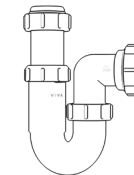

Product Code: WTB3276
Description: 1½" Bottle Trap
Seal: 75mm

Product Code: WTB4038
Description: 1½" Bottle Trap
Seal: 38mm

Product Code: WTB4076
Description: 1½" Bottle Trap
Seal: 75mm

Product Code: WTB32T
Description: 1¼" Telescopic Bottle Trap
Seal: 75mm

Product Code: WTB40T
Description: 1½" Telescopic Bottle Trap
Seal: 75mm

Other Traps

Product Code: WTRT40
Description: 1½" Swivel Running Trap
Seal: 75mm

Product Code: WTB4019
Description: 1½" x 19mm Seal Bath Trap
Seal: 19mm

Product Code: WTB4050
Description: 1½" x 50mm Seal Bath Trap
Seal: 50mm

Product Code: WTST01
Description: 1½" Sink Trap with Single 135° Nozzle
Seal: 75mm

Product Code: WTST02
Description: 1½" Sink Trap with Twin 135° Nozzles
Seal: 75mm

Product Code: WTBNH01
Description: 1½" Bowl & Half Kit
Seal: 75mm

Product Code: WTTP32
Description: 1¼" Telescopic 'P' Trap
Seal: 75mm

Product Code: WTTP40
Description: 1½" Telescopic 'P' Trap
Seal: 75mm