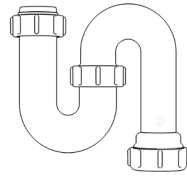

For more information please contact us:
Tel: 0151 546 0531 E-mail: sales@vivasanitary.co.uk

Swivel "P" Traps

Product Code: WTP3276
Description: 1¼" Swivel 'P' Trap
Outlet: 32mm Seal: 75mm

Product Code: WTP4076
Description: 1½" Swivel 'P' Trap
Outlet: 40mm Seal: 75mm

Swivel "S" Traps

Product Code: WTS3276
Description: 1¼" Swivel 'S' Trap
Outlet: 32mm Seal: 75mm

Product Code: WTS4076
Description: 1½" Swivel 'S' Trap
Outlet: 40mm Seal: 75mm

Bottle Traps

Product Code: WTB3238
Description: 1¼" Bottle Trap
Seal: 38mm

Product Code: WTB3276
Description: 1½" Bottle Trap
Seal: 75mm

Product Code: WTB4038
Description: 1½" Bottle Trap
Seal: 38mm

Product Code: WTB4076
Description: 1½" Bottle Trap
Seal: 75mm

Product Code: WTB32T
Description: 1¼" Telescopic Bottle Trap
Seal: 75mm

Product Code: WTB4050
Description: 1½" x 50mm Seal Bath Trap
Seal: 50mm

Product Code: WTST01
Description: 1½" Sink Trap with Single 135° Nozzle
Seal: 75mm

Product Code: WTST02
Description: 1½" Sink Trap with Twin 135° Nozzles
Seal: 75mm