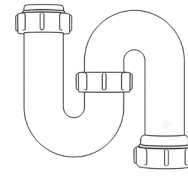

For more information please contact us:
Tel: 0151 546 0531 E-mail: sales@vivasanitary.co.uk

Swivel "P" Traps

Product Code: WTP3276
Description: 1¼" Swivel 'P' Trap
Outlet: 32mm Seal: 75mm

Product Code: WTP4076
Description: 1½" Swivel 'P' Trap
Outlet: 40mm Seal: 75mm

Swivel "S" Traps

Product Code: WTS3276
Description: 1¼" Swivel 'S' Trap
Outlet: 32mm Seal: 75mm

Product Code: WTS4076
Description: 1½" Swivel 'S' Trap
Outlet: 40mm Seal: 75mm

Bottle Traps

Product Code: WTB3238
Description: 1¼" Bottle Trap
Seal: 38mm

Product Code: WTB3276
Description: 1½" Bottle Trap
Seal: 75mm

Product Code: WTB4038
Description: 1½" Bottle Trap
Seal: 38mm

Product Code: WTB4076
Description: 1½" Bottle Trap
Seal: 75mm

Product Code: WTB32T
Description: 1¼" Telescopic Bottle Trap
Seal: 75mm

Product Code: WTB4050
Description: 1½" x 50mm Seal Bath Trap
Seal: 50mm

Product Code: WTST01
Description: 1½" Sink Trap with Single 135° Nozzle
Seal: 75mm

Product Code: WTST02
Description: 1½" Sink Trap with Twin 135° Nozzles
Seal: 75mm