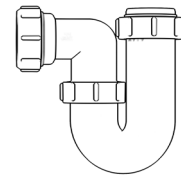

1½" x 19mm Seal Bath Trap

WARNING

We accept no liability for products fitted incorrectly, and where the correct testing procedures have not been used, resulting in the escape of water.

Please note: Save this instruction sheet for future reference
IMPORTANT: DO NOT use plumber's putty to seal this fitting

For more information please contact us:
Tel: 0151 546 0531 E-mail: sales@vivasanitary.co.uk

Swivel "P" Traps

Product Code: WTP3276
Description: 1¼" Swivel 'P' Trap
Outlet: 32mm Seal: 75mm

Product Code: WTP4076
Description: 1½" Swivel 'P' Trap
Outlet: 40mm Seal: 75mm

Product Code: WTB3276
Description: 1½" Bottle Trap
Seal: 75mm

Product Code: WTB4038
Description: 1½" Bottle Trap
Seal: 38mm

Product Code: WTB4076
Description: 1½" Bottle Trap
Seal: 75mm

Product Code: WTB32T
Description: 1¼" Telescopic Bottle Trap
Seal: 75mm

Product Code: WTB4050
Description: 1½" x 50mm Seal Bath Trap
Seal: 50mm

Product Code: WTST01
Description: 1½" Sink Trap with Single 135° Nozzle
Seal: 75mm

Product Code: WTST02
Description: 1½" Sink Trap with Twin 135° Nozzles
Seal: 75mm