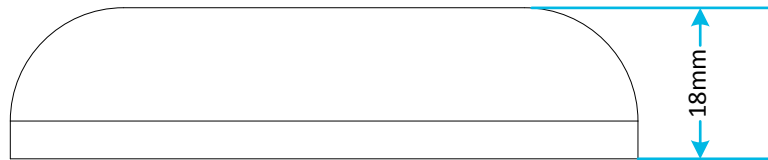

Technical Data Sheet

© Viva Sanitary
18/08/2015

Code:	PP0026	Description:	1 ½" Dome Washer
-------	---------------	--------------	-------------------------