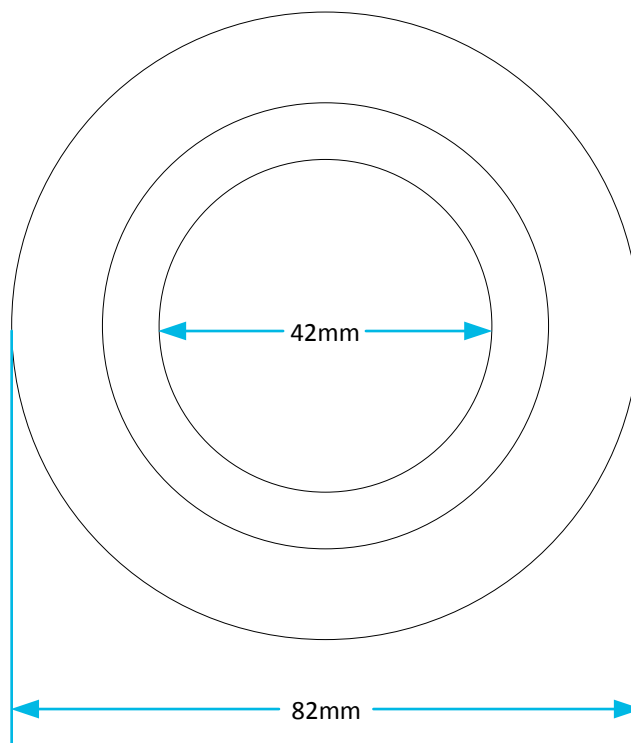

Technical Data Sheet

© Viva Sanitary
18/08/2015

Code:	PP0026	Description:	1 ½" Dome Washer
-------	---------------	--------------	-------------------------