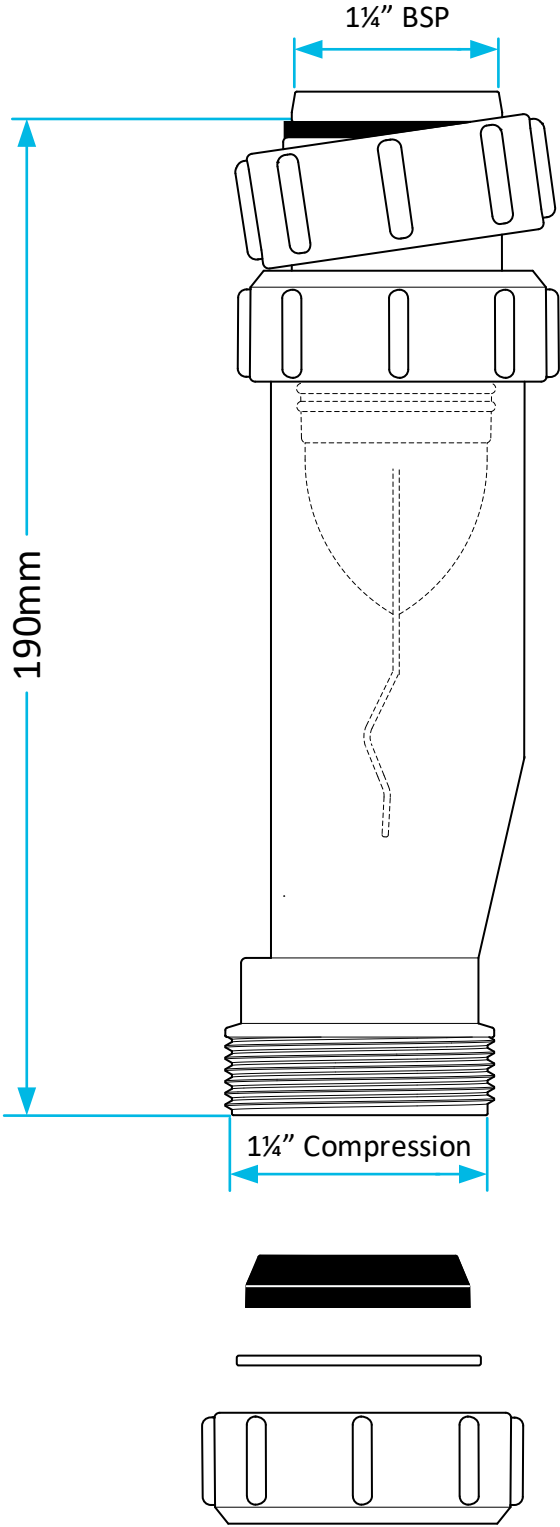

# Technical Data Sheet

© Viva Sanitary  
21/02/2018

Code:	<b>WTSTC32</b>	Description:	<b>Magna 1 1/4" Self-Sealing Waste Valve</b>
-------	----------------	--------------	--