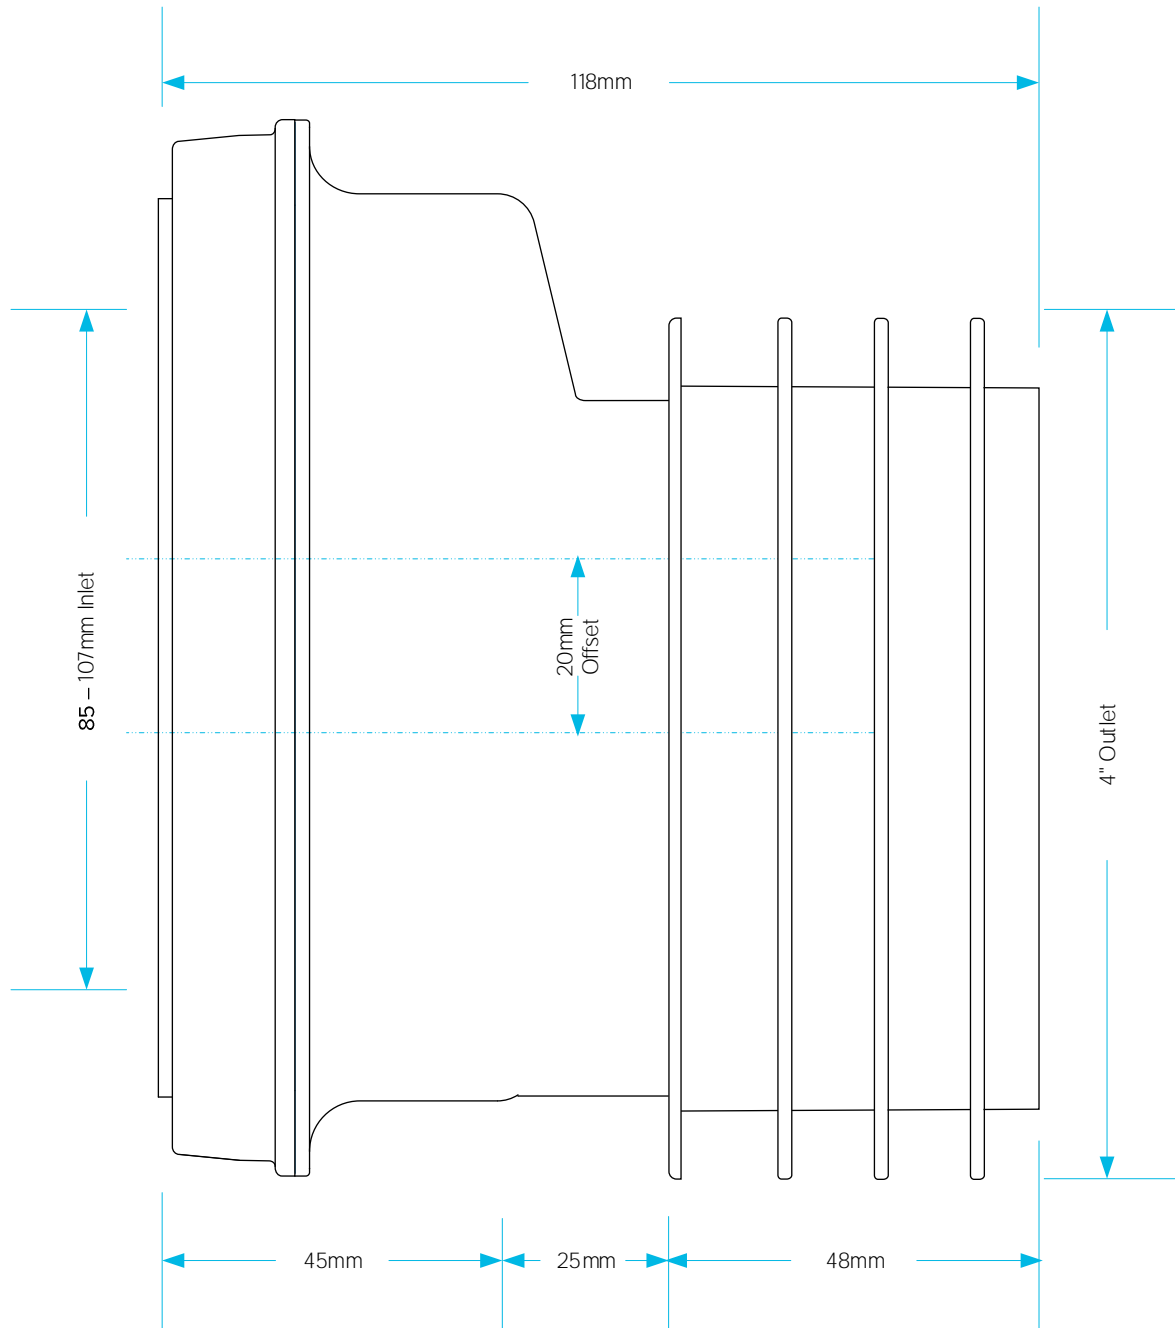

Technical Data Sheet

CODE:

PP0003

DESCRIPTION:

20mm Offset WC Pan Connector

CATAGORY:

WC Pan Connectors

© Viva Sanitary
12/08/2013

DRAWN BY:

RH

VERIFIED BY:

AH