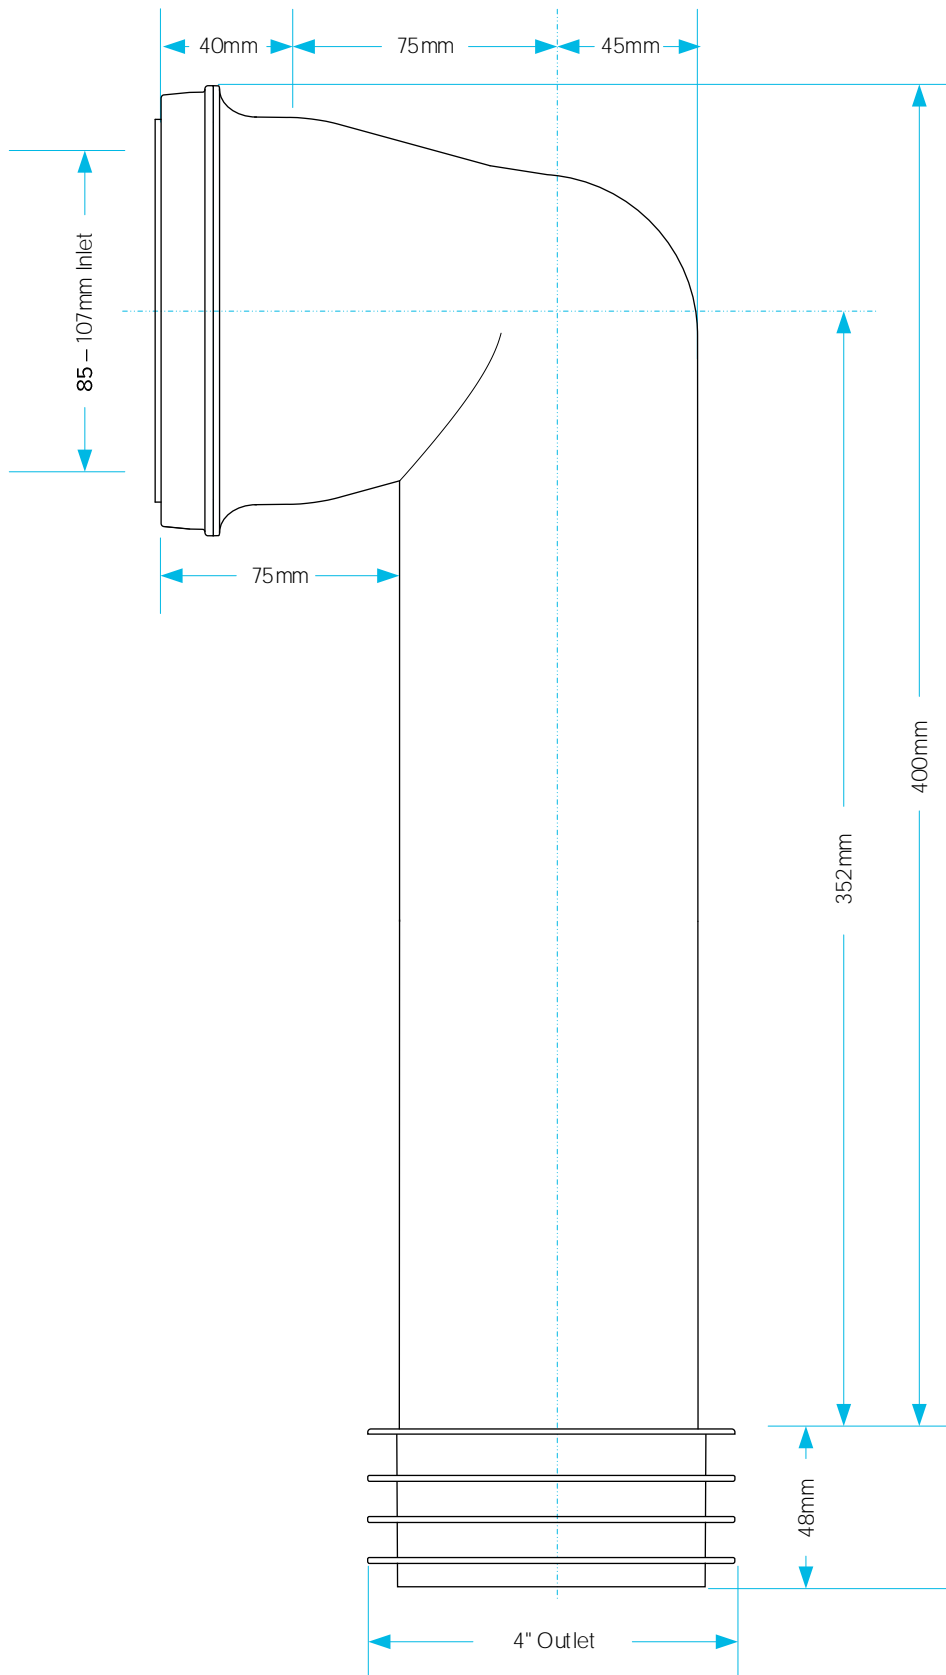

# Technical Data Sheet

CODE: PP0005/B

DESCRIPTION: 90° Long Tail WC Pan Connector

CATAGORY: WC Pan Connectors

© Viva Sanitary  
12/08/2013

DRAWN BY: RH

VERIFIED BY: AH