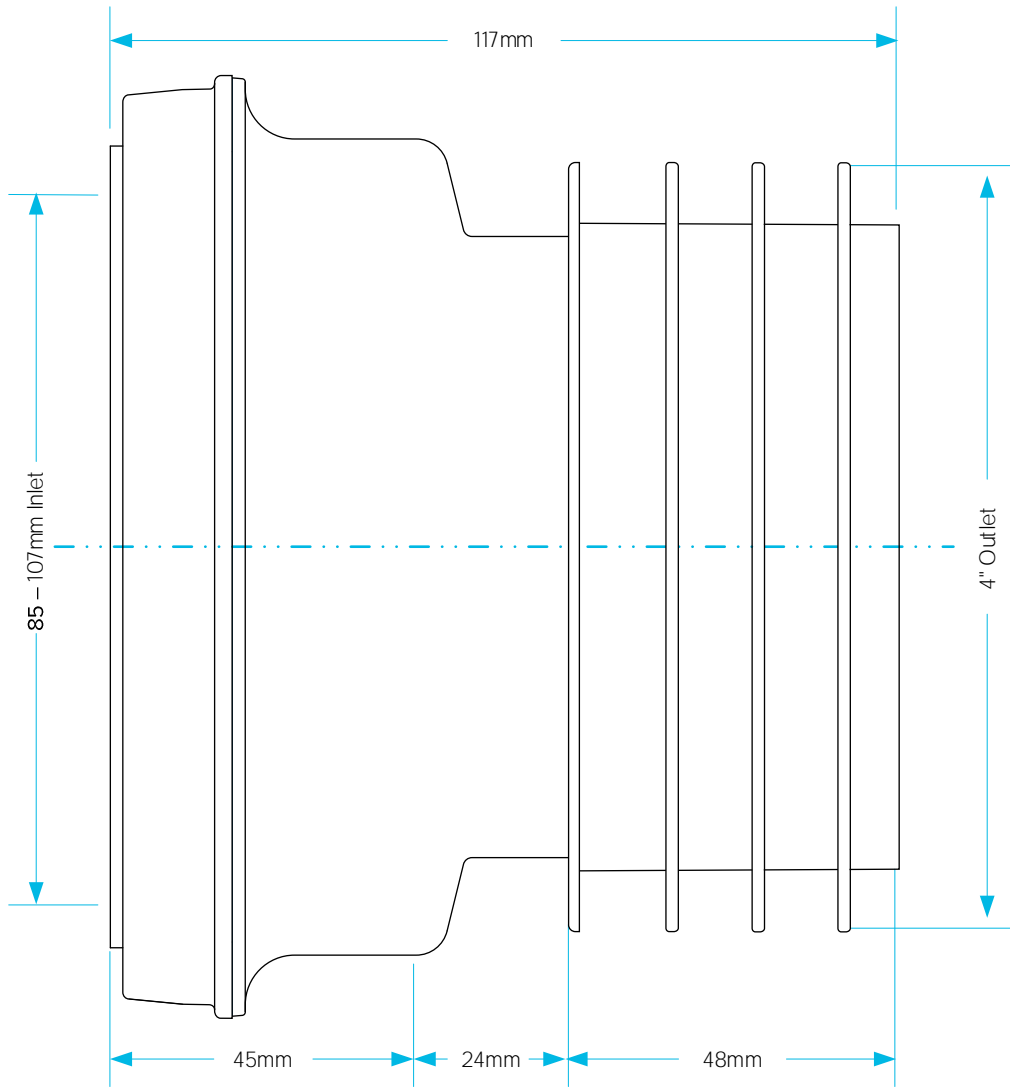

# Technical Data Sheet

CODE:

PP0001

DESCRIPTION:

Straight WC Pan Connector

CATAGORY:

WC Pan Connectors

© Viva Sanitary  
12/08/2013

DRAWN BY:

RH

VERIFIED BY:

AH