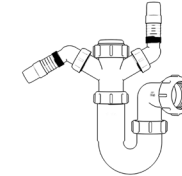

Product Code: WTB3276
Description: 1/4" Bottle Trap
Seal: 75mm

Product Code: WTB4038
Description: 1/2" Bottle Trap
Seal: 38mm

Product Code: WTB4076
Description: 1/2" Bottle Trap
Seal: 75mm

Product Code: WTB32T
Description: 1/4" Telescopic Bottle Trap
Seal: 75mm

Product Code: WTB40T
Description: 1/2" Telescopic Bottle Trap
Seal: 75mm

Other Traps

Product Code: WTRT40
Description: 1/2" Swivel Running Trap
Seal: 75mm

Product Code: WTB4019
Description: 1/2" x 19mm Seal Bath Trap
Seal: 19mm

Product Code: WTB4050
Description: 1/2" x 50mm Seal Bath Trap
Seal: 50mm

Product Code: WTST01
Description: 1/2" Sink Trap with Single 135° Nozzle
Seal: 75mm

Product Code: WTST02
Description: 1/2" Sink Trap with Twin 135° Nozzles
Seal: 75mm

Product Code: WTBNH01
Description: 1/2" Bowl & Half Kit
Seal: 75mm

Product Code: WTTP32
Description: 1/4" Telescopic 'P' Trap
Seal: 75mm

Product Code: WTTP40
Description: 1/2" Telescopic 'P' Trap
Seal: 75mm