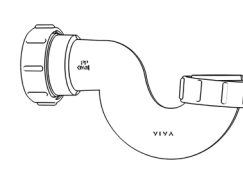

Swivel "S" Traps

Product Code: WTS3276
Description: 1/4" Swivel 'S' Trap
Outlet: 32mm Seal: 75mm

Product Code: WTS4076
Description: 1/2" Swivel 'S' Trap
Outlet: 40mm Seal: 75mm

Bottle Traps

Product Code: WTB3238
Description: 1/4" Bottle Trap
Seal: 38mm

Product Code: WTB3276
Description: 1/4" Bottle Trap
Seal: 75mm

Product Code: WTB4038
Description: 1/2" Bottle Trap
Seal: 38mm

Product Code: WTB4076
Description: 1/2" Bottle Trap
Seal: 75mm

Product Code: WTB32T
Description: 1/4" Telescopic Bottle Trap
Seal: 75mm

Product Code: WTB40T
Description: 1/2" Telescopic Bottle Trap
Seal: 75mm

Other Traps

Product Code: WTRT40
Description: 1/2" Swivel Running Trap
Seal: 75mm

Product Code: WTB4019
Description: 1/2" x 19mm Seal Bath Trap
Seal: 19mm

Product Code: WTB4050
Description: 1/2" x 50mm Seal Bath Trap
Seal: 50mm

Product Code: WTST01
Description: 1/2" Sink Trap with Single 135° Nozzle
Seal: 75mm

Product Code: WTST02
Description: 1/2" Sink Trap with Twin 135° Nozzles
Seal: 75mm