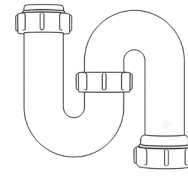

For more information please contact us:
Tel: 0151 546 0531 E-mail: sales@vivasanitary.co.uk

Swivel "P" Traps

Product Code: WTP3276
Description: 1/4" Swivel 'P' Trap
Outlet: 32mm Seal: 75mm

Product Code: WTP4076
Description: 1/2" Swivel 'P' Trap
Outlet: 40mm Seal: 75mm

Swivel "S" Traps

Product Code: WTS3276
Description: 1/4" Swivel 'S' Trap
Outlet: 32mm Seal: 75mm

Product Code: WTS4076
Description: 1/2" Swivel 'S' Trap
Outlet: 40mm Seal: 75mm

Bottle Traps

Product Code: WTB3238
Description: 1/4" Bottle Trap
Seal: 38mm

Product Code: WTB3276
Description: 1/4" Bottle Trap
Seal: 75mm

Product Code: WTB4038
Description: 1/2" Bottle Trap
Seal: 38mm

Product Code: WTB4076
Description: 1/2" Bottle Trap
Seal: 75mm

Product Code: WTB32T
Description: 1/4" Telescopic Bottle Trap
Seal: 75mm

Product Code: WTB4050
Description: 1/2" x 50mm Seal Bath Trap
Seal: 50mm

Product Code: WTST01
Description: 1/2" Sink Trap with Single 135° Nozzle
Seal: 75mm

Product Code: WTST02
Description: 1/2" Sink Trap with Twin 135° Nozzles
Seal: 75mm