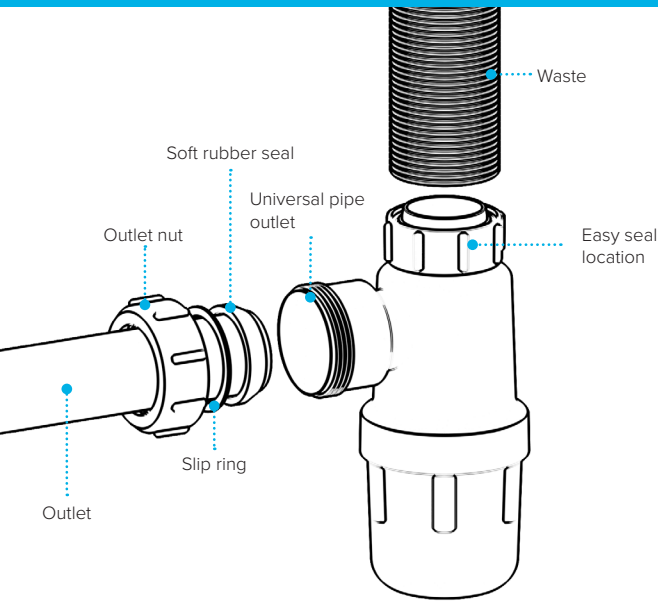

1/4" Bottle Trap

WARNING

We accept no liability for products fitted incorrectly, and where the correct testing procedures have not been used, resulting in the escape of water.

Please note: Save this instruction sheet for future reference
IMPORTANT: DO NOT use plumber's putty to seal this fitting

For more information please contact us:
Tel: 0151 546 0531 E-mail: sales@vivasanitary.co.uk

Swivel "P" Traps

Product Code: WTP3276
Description: 1/4" Swivel 'P' Trap
Outlet: 32mm Seal: 75mm

Product Code: WTP4076
Description: 1/2" Swivel 'P' Trap
Outlet: 40mm Seal: 75mm

Product Code: WTB4050
Description: 1/2" x 50mm Seal Bath Trap
Seal: 50mm

Product Code: WTST01
Description: 1/2" Sink Trap with Single 135° Nozzle
Seal: 75mm

Product Code: WTST02
Description: 1/2" Sink Trap with Twin 135° Nozzles
Seal: 75mm

Product Code: WTWM01
Description: 1/2" Standpipe Trap
Seal: 75mm

Join Pro+ Installers club for exclusive benefits.

vivasanitary.co.uk/pro

Installation videos and further information available now.