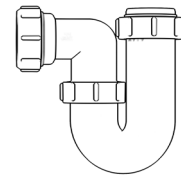

1/4" Bottle Trap

WARNING

We accept no liability for products fitted incorrectly, and where the correct testing procedures have not been used, resulting in the escape of water.

Please note: Save this instruction sheet for future reference
IMPORTANT: DO NOT use plumber's putty to seal this fitting

For more information please contact us:
Tel: 0151 546 0531 E-mail: sales@vivasanitary.co.uk

Swivel "P" Traps

Product Code: WTP3276
Description: 1/4" Swivel 'P' Trap
Outlet: 32mm Seal: 75mm

Product Code: WTP4076
Description: 1/2" Swivel 'P' Trap
Outlet: 40mm Seal: 75mm

Product Code: WTB3276
Description: 1/4" Bottle Trap
Seal: 75mm

Product Code: WTB4038
Description: 1/2" Bottle Trap
Seal: 38mm

Product Code: WTB4076
Description: 1/2" Bottle Trap
Seal: 75mm

Product Code: WTB32T
Description: 1/4" Telescopic Bottle Trap
Seal: 75mm

Product Code: WTB4050
Description: 1/2" x 50mm Seal Bath Trap
Seal: 50mm

Product Code: WTST01
Description: 1/2" Sink Trap with Single 135° Nozzle
Seal: 75mm

Product Code: WTST02
Description: 1/2" Sink Trap with Twin 135° Nozzles
Seal: 75mm