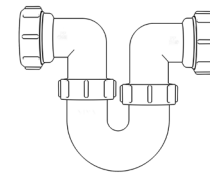

Swivel "S" Traps

Product Code: WTS3276
Description: 1/4" Swivel 'S' Trap
Outlet: 32mm Seal: 75mm

Product Code: WTS4076
Description: 1/2" Swivel 'S' Trap
Outlet: 40mm Seal: 75mm

Bottle Traps

Product Code: WTB3238
Description: 1/4" Bottle Trap
Seal: 38mm

Product Code: WTB3276
Description: 1/4" Bottle Trap
Seal: 75mm

Product Code: WTB4038
Description: 1/2" Bottle Trap
Seal: 38mm

Product Code: WTB4076
Description: 1/2" Bottle Trap
Seal: 75mm

Product Code: WTB32T
Description: 1/4" Telescopic Bottle Trap
Seal: 75mm

Product Code: WTB40T
Description: 1/2" Telescopic Bottle Trap
Seal: 75mm

Other Traps

Product Code: WTRT40
Description: 1/2" Swivel Running Trap
Seal: 75mm

Product Code: WTB4019
Description: 1/2" x 19mm Seal Bath Trap
Seal: 19mm

Product Code: WTB4050
Description: 1/2" x 50mm Seal Bath Trap
Seal: 50mm

Product Code: WTST01
Description: 1/2" Sink Trap with Single 135° Nozzle
Seal: 75mm

Product Code: WTST02
Description: 1/2" Sink Trap with Twin 135° Nozzles
Seal: 75mm