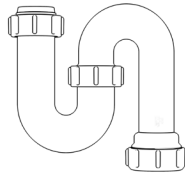

For more information please contact us:
Tel: 0151 546 0531 E-mail: sales@vivasanitary.co.uk

Swivel "P" Traps

Product Code: WTP3276
Description: 1/4" Swivel 'P' Trap
Outlet: 32mm Seal: 75mm

Product Code: WTP4076
Description: 1/2" Swivel 'P' Trap
Outlet: 40mm Seal: 75mm

Swivel "S" Traps

Product Code: WTS3276
Description: 1/4" Swivel 'S' Trap
Outlet: 32mm Seal: 75mm

Product Code: WTS4076
Description: 1/2" Swivel 'S' Trap
Outlet: 40mm Seal: 75mm

Bottle Traps

Product Code: WTB3238
Description: 1/4" Bottle Trap
Seal: 38mm

Product Code: WTB3276
Description: 1/4" Bottle Trap
Seal: 75mm

Product Code: WTB4038
Description: 1/2" Bottle Trap
Seal: 38mm

Product Code: WTB4076
Description: 1/2" Bottle Trap
Seal: 75mm

Product Code: WTB32T
Description: 1/4" Telescopic Bottle Trap
Seal: 75mm

Product Code: WTB4050
Description: 1/2" x 50mm Seal Bath Trap
Seal: 50mm

Product Code: WTST01
Description: 1/2" Sink Trap with Single 135° Nozzle
Seal: 75mm

Product Code: WTST02
Description: 1/2" Sink Trap with Twin 135° Nozzles
Seal: 75mm