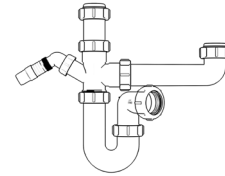

Product Code: WTB3276
Description: 1/4" Bottle Trap
Seal: 75mm

Product Code: WTB4038
Description: 1/2" Bottle Trap
Seal: 38mm

Product Code: WTB4076
Description: 1/2" Bottle Trap
Seal: 75mm

Product Code: WTB32T
Description: 1/4" Telescopic Bottle Trap
Seal: 75mm

Product Code: WTB40T
Description: 1/2" Telescopic Bottle Trap
Seal: 75mm

Other Traps

Product Code: WTRT40
Description: 1/2" Swivel Running Trap
Seal: 75mm

Product Code: WTB4019
Description: 1/2" x 19mm Seal Bath Trap
Seal: 19mm

Product Code: WTB4050
Description: 1/2" x 50mm Seal Bath Trap
Seal: 50mm

Product Code: WTST01
Description: 1/2" Sink Trap with Single 135° Nozzle
Seal: 75mm

Product Code: WTST02
Description: 1/2" Sink Trap with Twin 135° Nozzles
Seal: 75mm

Product Code: WTBNH01
Description: 1/2" Bowl & Half Kit
Seal: 75mm

Product Code: WTTP32
Description: 1/4" Telescopic 'P' Trap
Seal: 75mm

Product Code: WTTP40
Description: 1/2" Telescopic 'P' Trap
Seal: 75mm