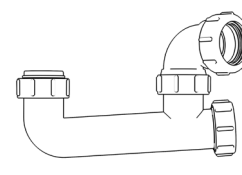

Product Code: WTB3276
Description: 1/4" Bottle Trap
Seal: 75mm

Product Code: WTB4038
Description: 1/2" Bottle Trap
Seal: 38mm

Product Code: WTB4076
Description: 1/2" Bottle Trap
Seal: 75mm

Product Code: WTB32T
Description: 1/4" Telescopic Bottle Trap
Seal: 75mm

Product Code: WTB40T
Description: 1/2" Telescopic Bottle Trap
Seal: 75mm

Other Traps

Product Code: WTRT40
Description: 1/2" Swivel Running Trap
Seal: 75mm

Product Code: WTB4019
Description: 1/2" x 19mm Seal Bath Trap
Seal: 19mm

Product Code: WTB4050
Description: 1/2" x 50mm Seal Bath Trap
Seal: 50mm

Product Code: WTST01
Description: 1/2" Sink Trap with Single 135° Nozzle
Seal: 75mm

Product Code: WTST02
Description: 1/2" Sink Trap with Twin 135° Nozzles
Seal: 75mm

Product Code: WTBNH01
Description: 1/2" Bowl & Half Kit
Seal: 75mm

Product Code: WTTP32
Description: 1/4" Telescopic 'P' Trap
Seal: 75mm

Product Code: WTTP40
Description: 1/2" Telescopic 'P' Trap
Seal: 75mm