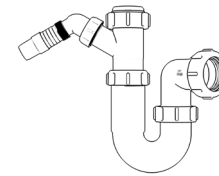

Product Code: WTB3276
Description: 1/4" Bottle Trap
Seal: 75mm

Product Code: WTB4038
Description: 1/2" Bottle Trap
Seal: 38mm

Product Code: WTB4076
Description: 1/2" Bottle Trap
Seal: 75mm

Product Code: WTB32T
Description: 1/4" Telescopic Bottle Trap
Seal: 75mm

Product Code: WTB40T
Description: 1/2" Telescopic Bottle Trap
Seal: 75mm

Other Traps

Product Code: WTRT40
Description: 1/2" Swivel Running Trap
Seal: 75mm

Product Code: WTB4019
Description: 1/2" x 19mm Seal Bath Trap
Seal: 19mm

Product Code: WTB4050
Description: 1/2" x 50mm Seal Bath Trap
Seal: 50mm

Product Code: WTST01
Description: 1/2" Sink Trap with Single 135° Nozzle
Seal: 75mm

Product Code: WTST02
Description: 1/2" Sink Trap with Twin 135° Nozzles
Seal: 75mm

Product Code: WTBNH01
Description: 1/2" Bowl & Half Kit
Seal: 75mm

Product Code: WTTP32
Description: 1/4" Telescopic 'P' Trap
Seal: 75mm

Product Code: WTTP40
Description: 1/2" Telescopic 'P' Trap
Seal: 75mm