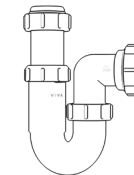

Product Code: WTB3276
Description: 1/4" Bottle Trap
Seal: 75mm

Product Code: WTB4038
Description: 1/2" Bottle Trap
Seal: 38mm

Product Code: WTB4076
Description: 1/2" Bottle Trap
Seal: 75mm

Product Code: WTB32T
Description: 1/4" Telescopic Bottle Trap
Seal: 75mm

Product Code: WTB40T
Description: 1/2" Telescopic Bottle Trap
Seal: 75mm

Other Traps

Product Code: WTRT40
Description: 1/2" Swivel Running Trap
Seal: 75mm

Product Code: WTB4019
Description: 1/2" x 19mm Seal Bath Trap
Seal: 19mm

Product Code: WTB4050
Description: 1/2" x 50mm Seal Bath Trap
Seal: 50mm

Product Code: WTST01
Description: 1/2" Sink Trap with Single 135° Nozzle
Seal: 75mm

Product Code: WTST02
Description: 1/2" Sink Trap with Twin 135° Nozzles
Seal: 75mm

Product Code: WTBNH01
Description: 1/2" Bowl & Half Kit
Seal: 75mm

Product Code: WTTP32
Description: 1/4" Telescopic 'P' Trap
Seal: 75mm

Product Code: WTTP40
Description: 1/2" Telescopic 'P' Trap
Seal: 75mm