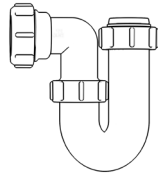

1½" Standpipe Trap

WARNING

We accept no liability for products fitted incorrectly, and where the correct testing procedures have not been used, resulting in the escape of water.

Please note: Save this instruction sheet for future reference
IMPORTANT: DO NOT use plumber's putty to seal this fitting

For more information please contact us:

Tel: 0151 546 0531 E-mail: sales@vivasanitary.co.uk

Swivel "P" Traps

Product Code: WTP3276
Description: 1/4" Swivel 'P' Trap
Outlet: 32mm Seal: 75mm

Product Code: WTP4076
Description: 1/2" Swivel 'P' Trap
Outlet: 40mm Seal: 75mm

Product Code: WTB4050
Description: 1/2" x 50mm Seal Bath Trap
Seal: 50mm

Product Code: WTST01
Description: 1/2" Sink Trap with Single 135° Nozzle
Seal: 75mm

Product Code: WTST02
Description: 1/2" Sink Trap with Twin 135° Nozzles
Seal: 75mm

Product Code: WTBNH01
Description: 1/2" Bowl & Half Kit
Seal: 75mm

Product Code: WTTP32
Description: 1/4" Telescopic 'P' Trap
Seal: 75mm

Product Code: WTTP40
Description: 1/2" Telescopic 'P' Trap
Seal: 75mm