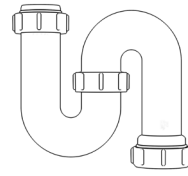

For more information please contact us:

Tel: 0151 546 0531 E-mail: sales@vivasanitary.co.uk

Swivel "P" Traps

Product Code: WTP3276
Description: 1/4" Swivel 'P' Trap
Outlet: 32mm Seal: 75mm

Product Code: WTP4076
Description: 1/2" Swivel 'P' Trap
Outlet: 40mm Seal: 75mm

Swivel "S" Traps

Product Code: WTS3276
Description: 1/4" Swivel 'S' Trap
Outlet: 32mm Seal: 75mm

Product Code: WTS4076
Description: 1/2" Swivel 'S' Trap
Outlet: 40mm Seal: 75mm

Bottle Traps

Product Code: WTBT3238
Description: 1/4" Bottle Trap
Seal: 38mm

Product Code: WTBT3276
Description: 1/4" Bottle Trap
Seal: 75mm

Product Code: WTBT4038
Description: 1/2" Bottle Trap
Seal: 38mm

Product Code: WTBT4076
Description: 1/2" Bottle Trap
Seal: 75mm

Product Code: WTBT32T
Description: 1/4" Telescopic Bottle Trap
Seal: 75mm

Product Code: WTB4050
Description: 1/2" x 50mm Seal Bath Trap
Seal: 50mm

Product Code: WTST01
Description: 1/2" Sink Trap with Single 135° Nozzle
Seal: 75mm

Product Code: WTST02
Description: 1/2" Sink Trap with Twin 135° Nozzles
Seal: 75mm