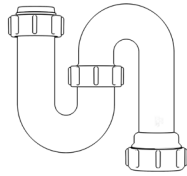

For more information please contact us:

Tel: 0151 546 0531 E-mail: sales@vivasanitary.co.uk

Swivel "P" Traps

Product Code: WTP3276
Description: 1/4" Swivel 'P' Trap
Outlet: 32mm Seal: 75mm

Product Code: WTP4076
Description: 1/2" Swivel 'P' Trap
Outlet: 40mm Seal: 75mm

Swivel "S" Traps

Product Code: WTS3276
Description: 1/4" Swivel 'S' Trap
Outlet: 32mm Seal: 75mm

Product Code: WTS4076
Description: 1/2" Swivel 'S' Trap
Outlet: 40mm Seal: 75mm

Bottle Traps

Product Code: WTBT3238
Description: 1/4" Bottle Trap
Seal: 38mm

Product Code: WTBT3276
Description: 1/4" Bottle Trap
Seal: 75mm

Product Code: WTBT4038
Description: 1/2" Bottle Trap
Seal: 38mm

Product Code: WTBT4076
Description: 1/2" Bottle Trap
Seal: 75mm

Product Code: WTBT32T
Description: 1/4" Telescopic Bottle Trap
Seal: 75mm

Product Code: WTB4050
Description: 1/2" x 50mm Seal Bath Trap
Seal: 50mm

Product Code: WTST01
Description: 1/2" Sink Trap with Single 135° Nozzle
Seal: 75mm

Product Code: WTST02
Description: 1/2" Sink Trap with Twin 135° Nozzles
Seal: 75mm