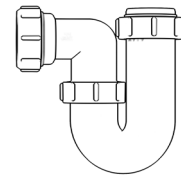

For more information please contact us:

Tel: 0151 546 0531 E-mail: sales@vivasanitary.co.uk

Swivel "P" Traps

Product Code: WTP3276
Description: 1/4" Swivel 'P' Trap
Outlet: 32mm Seal: 75mm

Product Code: WTP4076
Description: 1/2" Swivel 'P' Trap
Outlet: 40mm Seal: 75mm

Swivel "S" Traps

Product Code: WTS3276
Description: 1/4" Swivel 'S' Trap
Outlet: 32mm Seal: 75mm

Product Code: WTS4076
Description: 1/2" Swivel 'S' Trap
Outlet: 40mm Seal: 75mm

Bottle Traps

Product Code: WTBT3238
Description: 1/4" Bottle Trap
Seal: 38mm

Product Code: WTBT3276
Description: 1/4" Bottle Trap
Seal: 75mm

Product Code: WTBT4038
Description: 1/2" Bottle Trap
Seal: 38mm

Product Code: WTBT4076
Description: 1/2" Bottle Trap
Seal: 75mm

Product Code: WTBT32T
Description: 1/4" Telescopic Bottle Trap
Seal: 75mm

Product Code: WTB4050
Description: 1/2" x 50mm Seal Bath Trap
Seal: 50mm

Product Code: WTST01
Description: 1/2" Sink Trap with Single 135° Nozzle
Seal: 75mm

Product Code: WTST02
Description: 1/2" Sink Trap with Twin 135° Nozzles
Seal: 75mm