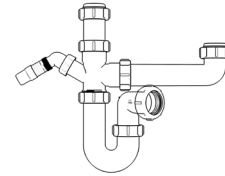

Product Code: WTBT3276
Description: 1/4" Bottle Trap
Seal: 75mm

Product Code: WTBT4038
Description: 1/2" Bottle Trap
Seal: 38mm

Product Code: WTBT4076
Description: 1/2" Bottle Trap
Seal: 75mm

Product Code: WTBT32T
Description: 1/4" Telescopic Bottle Trap
Seal: 75mm

Product Code: WTBT40T
Description: 1/2" Telescopic Bottle Trap
Seal: 75mm

Other Traps

Product Code: WTRT40
Description: 1/2" Swivel Running Trap
Seal: 75mm

Product Code: WTB4019
Description: 1/2" x 19mm Seal Bath Trap
Seal: 19mm

Product Code: WTB4050
Description: 1/2" x 50mm Seal Bath Trap
Seal: 50mm

Product Code: WTST01
Description: 1/2" Sink Trap with Single 135° Nozzle
Seal: 75mm

Product Code: WTST02
Description: 1/2" Sink Trap with Twin 135° Nozzles
Seal: 75mm

Product Code: WTBNH01
Description: 1/2" Bowl & Half Kit
Seal: 75mm

Product Code: WTTP32
Description: 1/4" Telescopic 'P' Trap
Seal: 75mm

Product Code: WTTP40
Description: 1/2" Telescopic 'P' Trap
Seal: 75mm