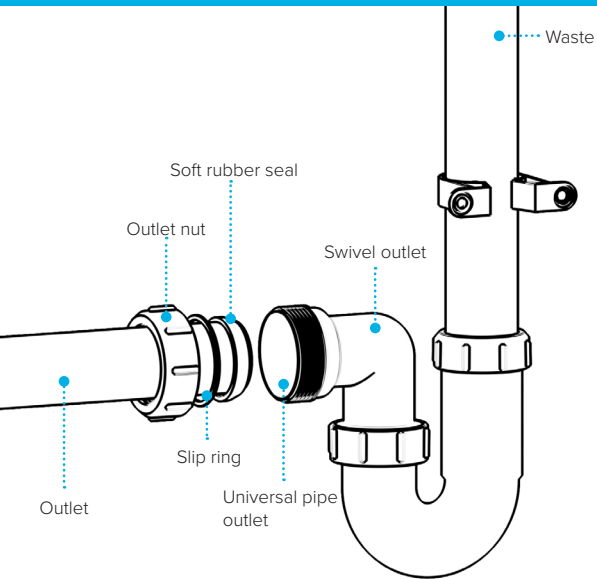

1½" Standpipe Trap

WARNING

We accept no liability for products fitted incorrectly, and where the correct testing procedures have not been used, resulting in the escape of water.

Please note: Save this instruction sheet for future reference
IMPORTANT: DO NOT use plumber's putty to seal this fitting

For more information please contact us:

Tel: 0151 546 0531 E-mail: sales@vivasanitary.co.uk

Swivel "P" Traps

Product Code: WTP3276
Description: 1/4" Swivel 'P' Trap
Outlet: 32mm Seal: 75mm

Product Code: WTP4076
Description: 1/2" Swivel 'P' Trap
Outlet: 40mm Seal: 75mm

Product Code: WTKT32CE
Description: 1/4" Straight Through Trap
Seal: 75mm

Product Code: WTS40
Description: 1/2" Shower Trap (50mm Tray)
Seal: 50mm

Product Code: WTS40
Description: 1/2" Shower Trap (90mm Tray)
Seal: 50mm

Product Code: WTW01
Description: 1/2" Standpipe Trap
Seal: 75mm

Join Pro+ Installers club for exclusive benefits.

vivasanitary.co.uk/pro

Installation videos and further information available now.