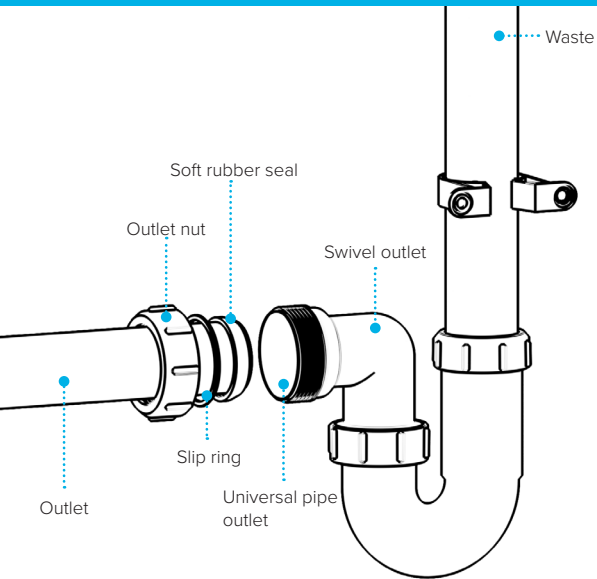

1½" Standpipe Trap

WARNING

We accept no liability for products fitted incorrectly, and where the correct testing procedures have not been used, resulting in the escape of water.

Please note: Save this instruction sheet for future reference
IMPORTANT: DO NOT use plumber's putty to seal this fitting

For more information please contact:

VIVA Sanitary

Units 1-2 Capitol Trading Park, Kirkby Bank Road
Knowsley Industrial Estate, Liverpool, L33 7SY

Tel: 0151 546 0531 Fax: 0151 549 4187

E-mail: sales@vivasanitary.co.uk

Swivel "P" Traps

Product Code: WTP3276
Description: 1/4" Swivel 'P' Trap
Outlet: 32mm Seal: 75mm

Product Code: WTP4076
Description: 1/2" Swivel 'P' Trap
Outlet: 40mm Seal: 75mm

Swivel "S" Traps

Product Code: WTS3276
Description: 1/4" Swivel 'S' Trap
Outlet: 32mm Seal: 75mm

Product Code: WTS4076
Description: 1/2" Swivel 'S' Trap
Outlet: 40mm Seal: 75mm

Bottle Traps

Product Code: WTBT3238
Description: 1/4" Bottle Trap
Seal: 38mm

Product Code: WTBT3276
Description: 1/4" Bottle Trap
Seal: 75mm

Product Code: WTBT4038
Description: 1/2" Bottle Trap
Seal: 38mm

Product Code: WTBT4076
Description: 1/2" Bottle Trap
Seal: 75mm

Product Code: WTBT32T
Description: 1/4" Telescopic Bottle Trap
Seal: 75mm

Product Code: WTBT40T
Description: 1/2" Telescopic Bottle Trap
Seal: 75mm

Other Traps

Product Code: WTRT40
Description: 1/2" Swivel Running Trap
Seal: 75mm

Product Code: WTB4019
Description: 1/2" x 19mm Seal Bath Trap
Seal: 19mm

Product Code: WTB4050
Description: 1/2" x 50mm Seal Bath Trap
Seal: 50mm

Product Code: WTST01
Description: 1/2" Sink Trap with Single 135° Nozzle
Seal: 75mm

Product Code: WTST02
Description: 1/2" Sink Trap with Twin 135° Nozzles
Seal: 75mm

Product Code: WTBNH01
Description: 1/2" Bowl & Half Kit
Seal: 75mm

Product Code: WTTP32
Description: 1/4" Telescopic 'P' Trap
Seal: 75mm

Product Code: WTTP40
Description: 1/2" Telescopic 'P' Trap
Seal: 75mm

Product Code: WTKT32CE
Description: 1/4" Straight Through Trap
Seal: 75mm

Product Code: WTSH40
Description: 1/2" Shower Trap (50mm Tray)
Seal: 50mm

Product Code: WTSH90
Description: 1/2" Shower Trap (90mm Tray)
Seal: 50mm

Product Code: WTWM01
Description: 1/2" Standpipe Trap
Seal: 75mm

Join Pro+ Installers club for exclusive benefits.

vivasanitary.co.uk/pro

Installation videos and further information available now.