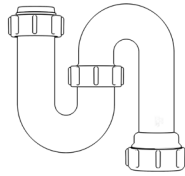

## Swivel "P" Traps

Product Code: WTP3276  
Description: 1/4" Swivel 'P' Trap  
Outlet: 32mm Seal: 75mm

Product Code: WTP4076  
Description: 1/2" Swivel 'P' Trap  
Outlet: 40mm Seal: 75mm

## Swivel "S" Traps

Product Code: WTS3276  
Description: 1/4" Swivel 'S' Trap  
Outlet: 32mm Seal: 75mm

Product Code: WTS4076  
Description: 1/2" Swivel 'S' Trap  
Outlet: 40mm Seal: 75mm

## Bottle Traps

Product Code: WTBT3238  
Description: 1/4" Bottle Trap  
Seal: 38mm

Product Code: WTBT3276  
Description: 1/4" Bottle Trap  
Seal: 75mm

Product Code: WTBT4038  
Description: 1/2" Bottle Trap  
Seal: 38mm

Product Code: WTBT4076  
Description: 1/2" Bottle Trap  
Seal: 75mm

Product Code: WTBT32T  
Description: 1/4" Telescopic Bottle Trap  
Seal: 75mm

Product Code: WTBT40T  
Description: 1/2" Telescopic Bottle Trap  
Seal: 75mm