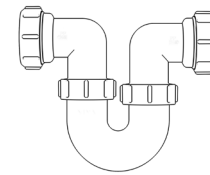

## Bottle Traps

Product Code: WTBT3238  
Description: 1/4" Bottle Trap  
Seal: 38mm

Product Code: WTBT3276  
Description: 1/4" Bottle Trap  
Seal: 75mm

Product Code: WTBT4038  
Description: 1/2" Bottle Trap  
Seal: 38mm

Product Code: WTBT4076  
Description: 1/2" Bottle Trap  
Seal: 75mm

Product Code: WTBT32T  
Description: 1/4" Telescopic Bottle Trap  
Seal: 75mm

Product Code: WTBT40T  
Description: 1/2" Telescopic Bottle Trap  
Seal: 75mm

## Other Traps

Product Code: WTRT40  
Description: 1/2" Swivel Running Trap  
Seal: 75mm

Product Code: WTB4019  
Description: 1/2" x 19mm Seal Bath Trap  
Seal: 19mm

Product Code: WTB4050  
Description: 1/2" x 50mm Seal Bath Trap  
Seal: 50mm

Product Code: WTST01  
Description: 1/2" Sink Trap with Single 135° Nozzle  
Seal: 75mm

Product Code: WTST02  
Description: 1/2" Sink Trap with Twin 135° Nozzles  
Seal: 75mm

Product Code: WTBNH01  
Description: 1/2" Bowl & Half Kit  
Seal: 75mm