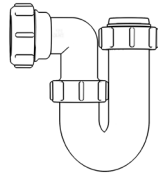

## Swivel "P" Traps

Product Code: WTP3276  
Description: 1/4" Swivel 'P' Trap  
Outlet: 32mm Seal: 75mm

Product Code: WTP4076  
Description: 1/2" Swivel 'P' Trap  
Outlet: 40mm Seal: 75mm

## Swivel "S" Traps

Product Code: WTS3276  
Description: 1/4" Swivel 'S' Trap  
Outlet: 32mm Seal: 75mm

Product Code: WTS4076  
Description: 1/2" Swivel 'S' Trap  
Outlet: 40mm Seal: 75mm

## Bottle Traps

Product Code: WTBT3238  
Description: 1/4" Bottle Trap  
Seal: 38mm

Product Code: WTBT3276  
Description: 1/4" Bottle Trap  
Seal: 75mm

Product Code: WTBT4038  
Description: 1/2" Bottle Trap  
Seal: 38mm

Product Code: WTST01  
Description: 1/2" Sink Trap with Single 135° Nozzle  
Seal: 75mm

Product Code: WTST02  
Description: 1/2" Sink Trap with Twin 135° Nozzles  
Seal: 75mm

Product Code: WTBNH01  
Description: 1/2" Bowl & Half Kit  
Seal: 75mm