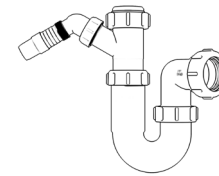

Product Code: WTBT4076  
Description: 1/2" Bottle Trap  
Seal: 75mm

Product Code: WTBT32T  
Description: 1/4" Telescopic Bottle Trap  
Seal: 75mm

Product Code: WTBT40T  
Description: 1/2" Telescopic Bottle Trap  
Seal: 75mm

## Other Traps

Product Code: WTRT40  
Description: 1/2" Swivel Running Trap  
Seal: 75mm

Product Code: WTB4019  
Description: 1/2" x 19mm Seal Bath Trap  
Seal: 19mm

Product Code: WTB4050  
Description: 1/2" x 50mm Seal Bath Trap  
Seal: 50mm

Product Code: WTST01  
Description: 1/2" Sink Trap with Single 135° Nozzle  
Seal: 75mm

Product Code: WTST02  
Description: 1/2" Sink Trap with Twin 135° Nozzles  
Seal: 75mm

Product Code: WTBNH01  
Description: 1/2" Bowl & Half Kit  
Seal: 75mm

Product Code: WTTP32  
Description: 1/4" Telescopic 'P' Trap  
Seal: 75mm

Product Code: WTTP40  
Description: 1/2" Telescopic 'P' Trap  
Seal: 75mm

Product Code: WTKT32CE  
Description: 1/4" Straight Through Trap  
Seal: 75mm