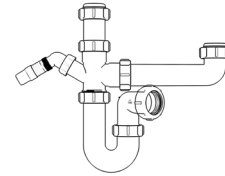

## Bottle Traps

Product Code: WTBT3238  
Description: 1/4" Bottle Trap  
Seal: 38mm

Product Code: WTBT3276  
Description: 1/4" Bottle Trap  
Seal: 75mm

Product Code: WTBT4038  
Description: 1/2" Bottle Trap  
Seal: 38mm

Product Code: WTBT4076  
Description: 1/2" Bottle Trap  
Seal: 75mm

Product Code: WTBT32T  
Description: 1/4" Telescopic Bottle Trap  
Seal: 75mm

Product Code: WTBT40T  
Description: 1/2" Telescopic Bottle Trap  
Seal: 75mm

## Other Traps

Product Code: WTRT40  
Description: 1/2" Swivel Running Trap  
Seal: 75mm

Product Code: WTB4019  
Description: 1/2" x 19mm Seal Bath Trap  
Seal: 19mm

Product Code: WTB4050  
Description: 1/2" x 50mm Seal Bath Trap  
Seal: 50mm

Product Code: WTST01  
Description: 1/2" Sink Trap with Single 135° Nozzle  
Seal: 75mm

Product Code: WTST02  
Description: 1/2" Sink Trap with Twin 135° Nozzles  
Seal: 75mm

Product Code: WTBNH01  
Description: 1/2" Bowl & Half Kit  
Seal: 75mm