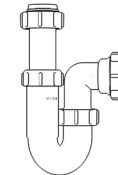

## Bottle Traps

Product Code: WTBT3238  
Description: 1/4" Bottle Trap  
Seal: 38mm

Product Code: WTBT3276  
Description: 1/4" Bottle Trap  
Seal: 75mm

Product Code: WTBT4038  
Description: 1/2" Bottle Trap  
Seal: 38mm

Product Code: WTBT4076  
Description: 1/2" Bottle Trap  
Seal: 75mm

Product Code: WTBT32T  
Description: 1/4" Telescopic Bottle Trap  
Seal: 75mm

Product Code: WTBT40T  
Description: 1/2" Telescopic Bottle Trap  
Seal: 75mm

## Other Traps

Product Code: WTRT40  
Description: 1/2" Swivel Running Trap  
Seal: 75mm

Product Code: WTB4019  
Description: 1/2" x 19mm Seal Bath Trap  
Seal: 19mm

Product Code: WTB4050  
Description: 1/2" x 50mm Seal Bath Trap  
Seal: 50mm

Product Code: WTST01  
Description: 1/2" Sink Trap with Single 135° Nozzle  
Seal: 75mm

Product Code: WTST02  
Description: 1/2" Sink Trap with Twin 135° Nozzles  
Seal: 75mm

Product Code: WTBNH01  
Description: 1/2" Bowl & Half Kit  
Seal: 75mm