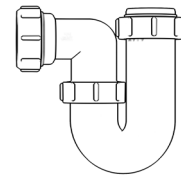

## Swivel "P" Traps

Product Code: WTP3276  
Description: 1/4" Swivel 'P' Trap  
Outlet: 32mm Seal: 75mm

Product Code: WTP4076  
Description: 1/2" Swivel 'P' Trap  
Outlet: 40mm Seal: 75mm

## Swivel "S" Traps

Product Code: WTS3276  
Description: 1/4" Swivel 'S' Trap  
Outlet: 32mm Seal: 75mm

Product Code: WTS4076  
Description: 1/2" Swivel 'S' Trap  
Outlet: 40mm Seal: 75mm

## Bottle Traps

Product Code: WTBT3238  
Description: 1/4" Bottle Trap  
Seal: 38mm

Product Code: WTBT3276  
Description: 1/4" Bottle Trap  
Seal: 75mm

Product Code: WTBT4038  
Description: 1/2" Bottle Trap  
Seal: 38mm

Product Code: WTST01  
Description: 1/2" Sink Trap with Single 135° Nozzle  
Seal: 75mm

Product Code: WTST02  
Description: 1/2" Sink Trap with Twin 135° Nozzles  
Seal: 75mm

Product Code: WTBNH01  
Description: 1/2" Bowl & Half Kit  
Seal: 75mm