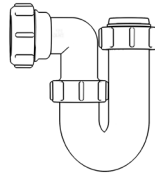

1/4" Telescopic 'P' Trap

WARNING

We accept no liability for products fitted incorrectly, and where the correct testing procedures have not been used, resulting in the escape of water.

**Please note: Save this instruction sheet for future reference
IMPORTANT: DO NOT use plumber's putty to seal this fitting**

For more information please contact us:
Tel: 0151 546 0531 E-mail: sales@vivasanitary.co.uk

Swivel "P" Traps

Product Code: WTP3276
Description: 1/4" Swivel 'P' Trap
Outlet: 32mm Seal: 75mm

Product Code: WTP4076
Description: 1/2" Swivel 'P' Trap
Outlet: 40mm Seal: 75mm

Product Code: WTB4050
Description: 1/2" x 50mm Seal Bath Trap
Seal: 50mm

Product Code: WTST01
Description: 1/2" Sink Trap with Single 135° Nozzle
Seal: 75mm

Product Code: WTST02
Description: 1/2" Sink Trap with Twin 135° Nozzles
Seal: 75mm

Product Code: WTBNH01
Description: 1/2" Bowl & Half Kit
Seal: 75mm

Product Code: WTTP32
Description: 1/4" Telescopic 'P' Trap
Seal: 75mm

Product Code: WTTP40
Description: 1/4" Telescopic 'P' Trap
Seal: 75mm