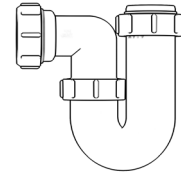

1/4" Telescopic 'P' Trap

WARNING

We accept no liability for products fitted incorrectly, and where the correct testing procedures have not been used, resulting in the escape of water.

**Please note: Save this instruction sheet for future reference
IMPORTANT: DO NOT use plumber's putty to seal this fitting**

For more information please contact us:
Tel: 0151 546 0531 E-mail: sales@vivasanitary.co.uk

Swivel "P" Traps

Product Code: WTP3276
Description: 1/4" Swivel 'P' Trap
Outlet: 32mm Seal: 75mm

Product Code: WTP4076
Description: 1/2" Swivel 'P' Trap
Outlet: 40mm Seal: 75mm

Product Code: WTB3276
Description: 1/4" Bottle Trap
Seal: 75mm

Product Code: WTB4038
Description: 1/2" Bottle Trap
Seal: 38mm

Product Code: WTB4076
Description: 1/2" Bottle Trap
Seal: 75mm

Product Code: WTB32T
Description: 1/4" Telescopic Bottle Trap
Seal: 75mm

Product Code: WTB4050
Description: 1/2" x 50mm Seal Bath Trap
Seal: 50mm

Product Code: WTST01
Description: 1/2" Sink Trap with Single 135° Nozzle
Seal: 75mm

Product Code: WTST02
Description: 1/2" Sink Trap with Twin 135° Nozzles
Seal: 75mm