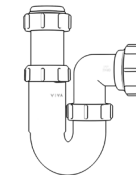

Product Code: WTB3276
Description: 1/4" Bottle Trap
Seal: 75mm

Product Code: WTB4038
Description: 1/2" Bottle Trap
Seal: 38mm

Product Code: WTB4076
Description: 1/2" Bottle Trap
Seal: 75mm

Product Code: WTB32T
Description: 1/4" Telescopic Bottle Trap
Seal: 75mm

Product Code: WTB40T
Description: 1/2" Telescopic Bottle Trap
Seal: 75mm

Other Traps

Product Code: WTRT40
Description: 1/2" Swivel Running Trap
Seal: 75mm

Product Code: WTB4019
Description: 1/2" x 19mm Seal Bath Trap
Seal: 19mm

Product Code: WTB4050
Description: 1/2" x 50mm Seal Bath Trap
Seal: 50mm

Product Code: WTST01
Description: 1/2" Sink Trap with Single 135° Nozzle
Seal: 75mm

Product Code: WTST02
Description: 1/2" Sink Trap with Twin 135° Nozzles
Seal: 75mm

Product Code: WTBNH01
Description: 1/2" Bowl & Half Kit
Seal: 75mm

Product Code: WTTP32
Description: 1/4" Telescopic 'P' Trap
Seal: 75mm

Product Code: WTTP40
Description: 1/4" Telescopic 'P' Trap
Seal: 75mm