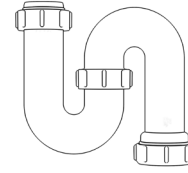

For more information please contact us:
Tel: 0151 546 0531 E-mail: sales@vivasanitary.co.uk

Swivel "P" Traps

Product Code: WTP3276
Description: 1/4" Swivel 'P' Trap
Outlet: 32mm Seal: 75mm

Product Code: WTP4076
Description: 1/2" Swivel 'P' Trap
Outlet: 40mm Seal: 75mm

Swivel "S" Traps

Product Code: WTS3276
Description: 1/4" Swivel 'S' Trap
Outlet: 32mm Seal: 75mm

Product Code: WTS4076
Description: 1/2" Swivel 'S' Trap
Outlet: 40mm Seal: 75mm

Bottle Traps

Product Code: WTB3238
Description: 1/4" Bottle Trap
Seal: 38mm

Product Code: WTB3276
Description: 1/4" Bottle Trap
Seal: 75mm

Product Code: WTB4038
Description: 1/2" Bottle Trap
Seal: 38mm

Product Code: WTB4076
Description: 1/2" Bottle Trap
Seal: 75mm

Product Code: WTB32T
Description: 1/4" Telescopic Bottle Trap
Seal: 75mm

Product Code: WTB4050
Description: 1/2" x 50mm Seal Bath Trap
Seal: 50mm

Product Code: WTST01
Description: 1/2" Sink Trap with Single 135° Nozzle
Seal: 75mm

Product Code: WTST02
Description: 1/2" Sink Trap with Twin 135° Nozzles
Seal: 75mm