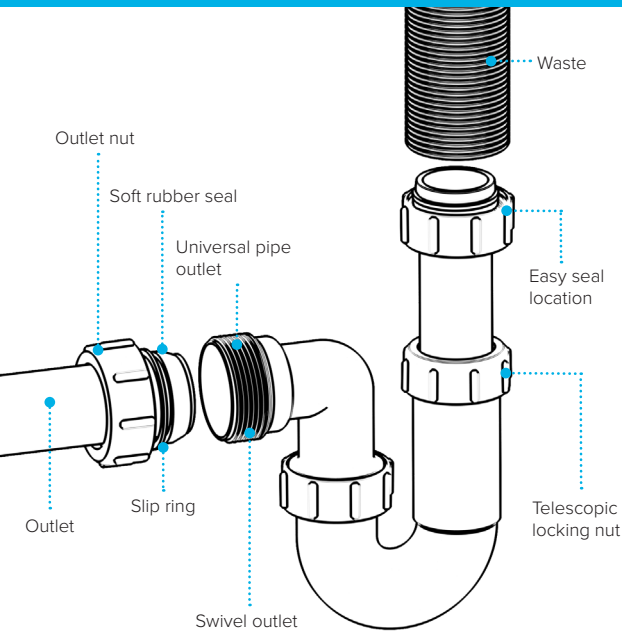

1/4" Telescopic 'P' Trap

WARNING

We accept no liability for products fitted incorrectly, and where the correct testing procedures have not been used, resulting in the escape of water.

**Please note: Save this instruction sheet for future reference
IMPORTANT: DO NOT use plumber's putty to seal this fitting**

For more information please contact us:
Tel: 0151 546 0531 E-mail: sales@vivasanitary.co.uk

Swivel "P" Traps

Product Code: WTP3276
Description: 1/4" Swivel 'P' Trap
Outlet: 32mm Seal: 75mm

Product Code: WTP4076
Description: 1/2" Swivel 'P' Trap
Outlet: 40mm Seal: 75mm

Product Code: WTKT32CE
Description: 1/4" Straight Through Trap
Seal: 75mm

Product Code: WTS40
Description: 1/2" Shower Trap (50mm Tray)
Seal: 50mm

Product Code: WTS40
Description: 1/2" Shower Trap (90mm Tray)
Seal: 50mm

Product Code: WTWM01
Description: 1/2" Standpipe Trap
Seal: 75mm

Join Pro+ Installers club for exclusive benefits.

vivasanitary.co.uk/pro

Installation videos and further information available now.