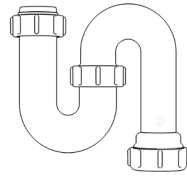

For more information please contact us:
Tel: 0151 546 0531 E-mail: sales@vivasanitary.co.uk

Swivel "P" Traps

Product Code: WTP3276
Description: 1/4" Swivel 'P' Trap
Outlet: 32mm Seal: 75mm

Product Code: WTP4076
Description: 1/2" Swivel 'P' Trap
Outlet: 40mm Seal: 75mm

Swivel "S" Traps

Product Code: WTS3276
Description: 1/4" Swivel 'S' Trap
Outlet: 32mm Seal: 75mm

Product Code: WTS4076
Description: 1/2" Swivel 'S' Trap
Outlet: 40mm Seal: 75mm

Bottle Traps

Product Code: WTB3238
Description: 1/4" Bottle Trap
Seal: 38mm

Product Code: WTB3276
Description: 1/4" Bottle Trap
Seal: 75mm

Product Code: WTB4038
Description: 1/2" Bottle Trap
Seal: 38mm

Product Code: WTB4076
Description: 1/2" Bottle Trap
Seal: 75mm

Product Code: WTB32T
Description: 1/4" Telescopic Bottle Trap
Seal: 75mm

Product Code: WTB4050
Description: 1/2" x 50mm Seal Bath Trap
Seal: 50mm

Product Code: WTST01
Description: 1/2" Sink Trap with Single 135° Nozzle
Seal: 75mm

Product Code: WTST02
Description: 1/2" Sink Trap with Twin 135° Nozzles
Seal: 75mm