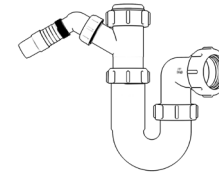

Product Code: WTB3276
Description: 1/4" Bottle Trap
Seal: 75mm

Product Code: WTB4038
Description: 1/2" Bottle Trap
Seal: 38mm

Product Code: WTB4076
Description: 1/2" Bottle Trap
Seal: 75mm

Product Code: WTB32T
Description: 1/4" Telescopic Bottle Trap
Seal: 75mm

Product Code: WTB40T
Description: 1/2" Telescopic Bottle Trap
Seal: 75mm

Other Traps

Product Code: WTRT40
Description: 1/2" Swivel Running Trap
Seal: 75mm

Product Code: WTB4019
Description: 1/2" x 19mm Seal Bath Trap
Seal: 19mm

Product Code: WTB4050
Description: 1/2" x 50mm Seal Bath Trap
Seal: 50mm

Product Code: WTST01
Description: 1/2" Sink Trap with Single 135° Nozzle
Seal: 75mm

Product Code: WTST02
Description: 1/2" Sink Trap with Twin 135° Nozzles
Seal: 75mm

Product Code: WTBNH01
Description: 1/2" Bowl & Half Kit
Seal: 75mm

Product Code: WTTP32
Description: 1/4" Telescopic 'P' Trap
Seal: 75mm

Product Code: WTTP40
Description: 1/4" Telescopic 'P' Trap
Seal: 75mm