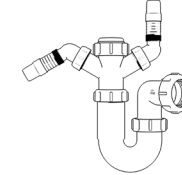

Product Code: WTB3276
Description: 1/4" Bottle Trap
Seal: 75mm

Product Code: WTB4038
Description: 1/2" Bottle Trap
Seal: 38mm

Product Code: WTB4076
Description: 1/2" Bottle Trap
Seal: 75mm

Product Code: WTB32T
Description: 1/4" Telescopic Bottle Trap
Seal: 75mm

Product Code: WTB40T
Description: 1/2" Telescopic Bottle Trap
Seal: 75mm

Other Traps

Product Code: WTRT40
Description: 1/2" Swivel Running Trap
Seal: 75mm

Product Code: WTB4019
Description: 1/2" x 19mm Seal Bath Trap
Seal: 19mm

Product Code: WTB4050
Description: 1/2" x 50mm Seal Bath Trap
Seal: 50mm

Product Code: WTST01
Description: 1/2" Sink Trap with Single 135° Nozzle
Seal: 75mm

Product Code: WTST02
Description: 1/2" Sink Trap with Twin 135° Nozzles
Seal: 75mm

Product Code: WTBNH01
Description: 1/2" Bowl & Half Kit
Seal: 75mm

Product Code: WTTP32
Description: 1/4" Telescopic 'P' Trap
Seal: 75mm

Product Code: WTTP40
Description: 1/4" Telescopic 'P' Trap
Seal: 75mm