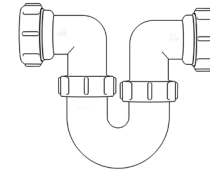

Swivel "S" Traps

Product Code: WTS3276
Description: 1/4" Swivel 'S' Trap
Outlet: 32mm Seal: 75mm

Product Code: WTS4076
Description: 1/2" Swivel 'S' Trap
Outlet: 40mm Seal: 75mm

Bottle Traps

Product Code: WTB3238
Description: 1/4" Bottle Trap
Seal: 38mm

Product Code: WTB3276
Description: 1/4" Bottle Trap
Seal: 75mm

Product Code: WTB4038
Description: 1/2" Bottle Trap
Seal: 38mm

Product Code: WTB4076
Description: 1/2" Bottle Trap
Seal: 75mm

Product Code: WTB32T
Description: 1/4" Telescopic Bottle Trap
Seal: 75mm

Product Code: WTB40T
Description: 1/2" Telescopic Bottle Trap
Seal: 75mm

Other Traps

Product Code: WTRT40
Description: 1/2" Swivel Running Trap
Seal: 75mm

Product Code: WTB4019
Description: 1/2" x 19mm Seal Bath Trap
Seal: 19mm

Product Code: WTB4050
Description: 1/2" x 50mm Seal Bath Trap
Seal: 50mm

Product Code: WTST01
Description: 1/2" Sink Trap with Single 135° Nozzle
Seal: 75mm

Product Code: WTST02
Description: 1/2" Sink Trap with Twin 135° Nozzles
Seal: 75mm