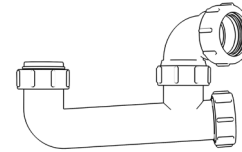

Product Code: WTB3276
Description: 1/4" Bottle Trap
Seal: 75mm

Product Code: WTB4038
Description: 1/2" Bottle Trap
Seal: 38mm

Product Code: WTB4076
Description: 1/2" Bottle Trap
Seal: 75mm

Product Code: WTB32T
Description: 1/4" Telescopic Bottle Trap
Seal: 75mm

Product Code: WTB40T
Description: 1/2" Telescopic Bottle Trap
Seal: 75mm

Other Traps

Product Code: WTRT40
Description: 1/2" Swivel Running Trap
Seal: 75mm

Product Code: WTB4019
Description: 1/2" x 19mm Seal Bath Trap
Seal: 19mm

Product Code: WTB4050
Description: 1/2" x 50mm Seal Bath Trap
Seal: 50mm

Product Code: WTST01
Description: 1/2" Sink Trap with Single 135° Nozzle
Seal: 75mm

Product Code: WTST02
Description: 1/2" Sink Trap with Twin 135° Nozzles
Seal: 75mm

Product Code: WTBNH01
Description: 1/2" Bowl & Half Kit
Seal: 75mm

Product Code: WTTP32
Description: 1/4" Telescopic 'P' Trap
Seal: 75mm

Product Code: WTTP40
Description: 1/4" Telescopic 'P' Trap
Seal: 75mm