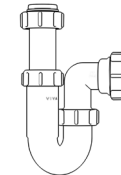

Product Code: WTB3276
Description: 1/4" Bottle Trap
Seal: 75mm

Product Code: WTB4038
Description: 1/2" Bottle Trap
Seal: 38mm

Product Code: WTB4076
Description: 1/2" Bottle Trap
Seal: 75mm

Product Code: WTB32T
Description: 1/4" Telescopic Bottle Trap
Seal: 75mm

Product Code: WTB40T
Description: 1/2" Telescopic Bottle Trap
Seal: 75mm

Other Traps

Product Code: WTRT40
Description: 1/2" Swivel Running Trap
Seal: 75mm

Product Code: WTB4019
Description: 1/2" x 19mm Seal Bath Trap
Seal: 19mm

Product Code: WTB4050
Description: 1/2" x 50mm Seal Bath Trap
Seal: 50mm

Product Code: WTST01
Description: 1/2" Sink Trap with Single 135° Nozzle
Seal: 75mm

Product Code: WTST02
Description: 1/2" Sink Trap with Twin 135° Nozzles
Seal: 75mm

Product Code: WTBNH01
Description: 1/2" Bowl & Half Kit
Seal: 75mm

Product Code: WTTP32
Description: 1/4" Telescopic 'P' Trap
Seal: 75mm

Product Code: WTTP40
Description: 1/4" Telescopic 'P' Trap
Seal: 75mm