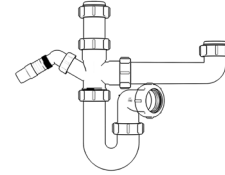

Product Code: WTB3276
Description: 1/4" Bottle Trap
Seal: 75mm

Product Code: WTB4038
Description: 1/2" Bottle Trap
Seal: 38mm

Product Code: WTB4076
Description: 1/2" Bottle Trap
Seal: 75mm

Product Code: WTB32T
Description: 1/4" Telescopic Bottle Trap
Seal: 75mm

Product Code: WTB40T
Description: 1/2" Telescopic Bottle Trap
Seal: 75mm

Other Traps

Product Code: WTRT40
Description: 1/2" Swivel Running Trap
Seal: 75mm

Product Code: WTB4019
Description: 1/2" x 19mm Seal Bath Trap
Seal: 19mm

Product Code: WTB4050
Description: 1/2" x 50mm Seal Bath Trap
Seal: 50mm

Product Code: WTST01
Description: 1/2" Sink Trap with Single 135° Nozzle
Seal: 75mm

Product Code: WTST02
Description: 1/2" Sink Trap with Twin 135° Nozzles
Seal: 75mm

Product Code: WTBNH01
Description: 1/2" Bowl & Half Kit
Seal: 75mm

Product Code: WTTP32
Description: 1/4" Telescopic 'P' Trap
Seal: 75mm

Product Code: WTTP40
Description: 1/4" Telescopic 'P' Trap
Seal: 75mm