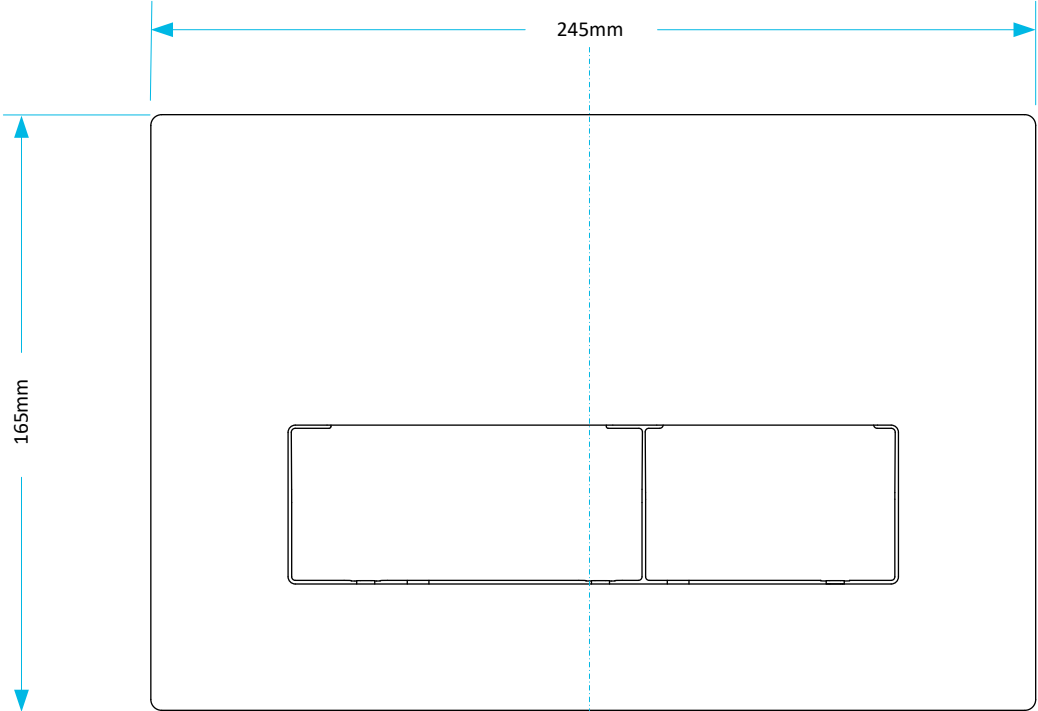

# Technical Data Sheet

CODE:	ULTRA22	© Viva Sanitary 03/04/2023			
DESCRIPTION:	Skylo Ultra22 Matt Black Dual Flush Plate				
CATAGORY:	Cisterns	DRAWN BY:	RH	VERIFIED BY:	AH