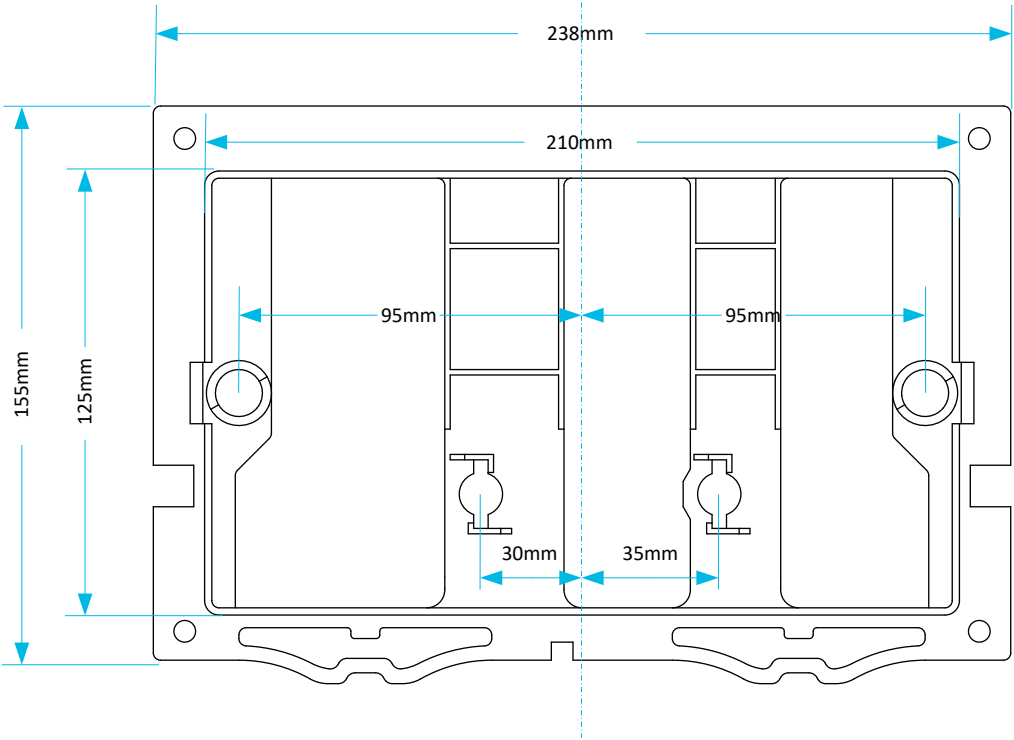

# Technical Data Sheet

CODE:	ULTRA22	© Viva Sanitary 03/04/2023			
DESCRIPTION:	Skylo Ultra22 Matt Black Dual Flush Plate				
CATAGORY:	Cisterns	DRAWN BY:	RH	VERIFIED BY:	AH