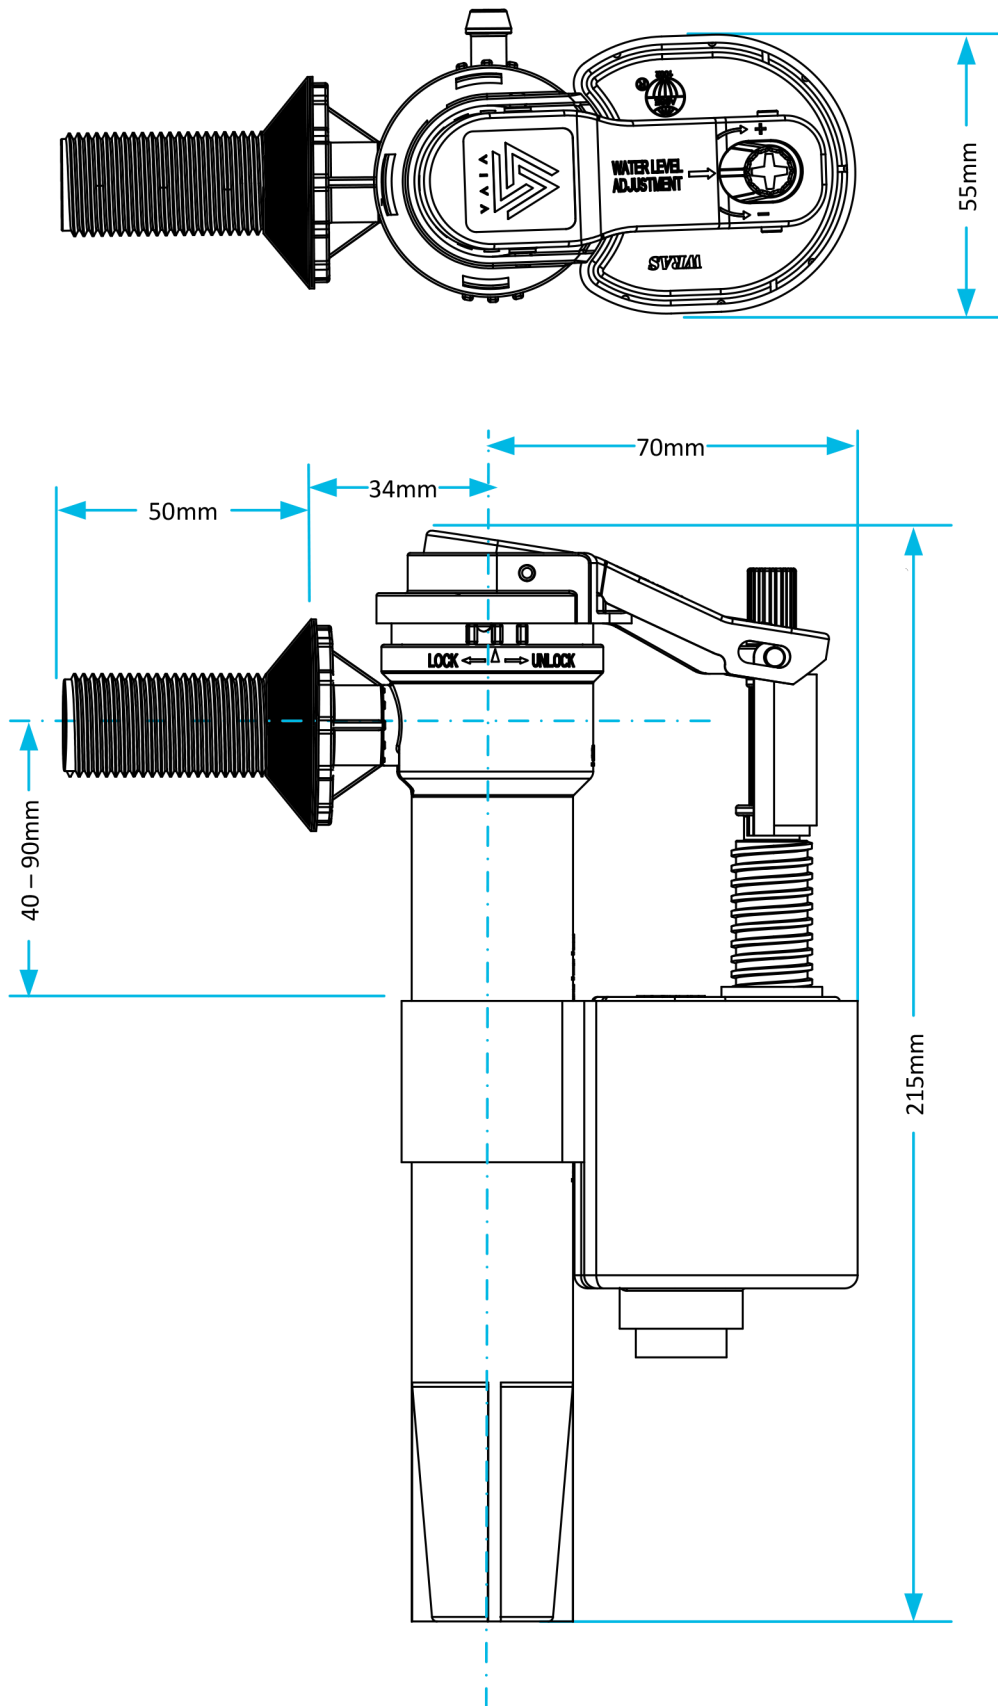

Technical Data Sheet

© Viva Sanitary
19/04/2012

Code:

PP0012/B

Description:

Skylo Side Entry Float Valve (Brass Thread)