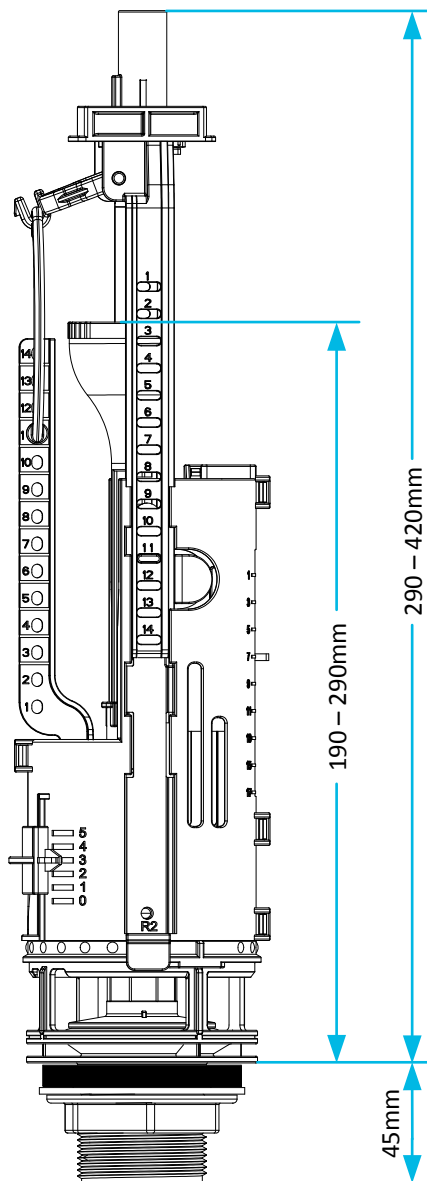

Technical Data Sheet

© Viva Sanitary
14/02/2012

Code:	SKY020	Description:	Skylo Universal Dual Flush Valve (Adjustable)
-------	---------------	--------------	--