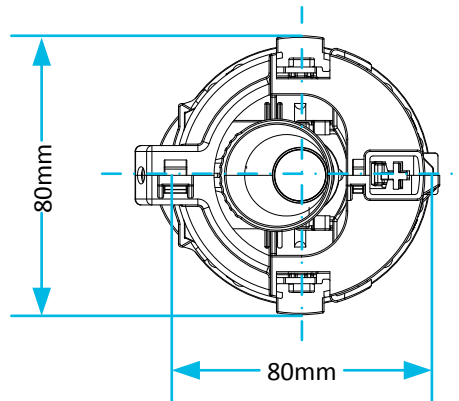

Technical Data Sheet

© Viva Sanitary
14/02/2012

Code:	SKY020	Description:	Skylo Universal Dual Flush Valve (Adjustable)
-------	---------------	--------------	--