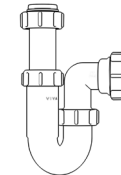

Product Code: WTBT3276
Description: 1/4" Bottle Trap
Seal: 75mm

Product Code: WTBT4038
Description: 1/2" Bottle Trap
Seal: 38mm

Product Code: WTBT4076
Description: 1/2" Bottle Trap
Seal: 75mm

Product Code: WTBT32T
Description: 1/4" Telescopic Bottle Trap
Seal: 75mm

Product Code: WTBT40T
Description: 1/2" Telescopic Bottle Trap
Seal: 75mm

Other Traps

Product Code: WTRT40
Description: 1/2" Swivel Running Trap
Seal: 75mm

Product Code: WTB4019
Description: 1/2" x 19mm Seal Bath Trap
Seal: 19mm

Product Code: WTB4050
Description: 1/2" x 50mm Seal Bath Trap
Seal: 50mm

Product Code: WTST01
Description: 1/2" Sink Trap with Single 135° Nozzle
Seal: 75mm

Product Code: WTST02
Description: 1/2" Sink Trap with Twin 135° Nozzles
Seal: 75mm

Product Code: WTBNH01
Description: 1/2" Bowl & Half Kit
Seal: 75mm

Product Code: WTTP32
Description: 1/4" Telescopic 'P' Trap
Seal: 75mm

Product Code: WTTP40
Description: 1/2" Telescopic 'P' Trap
Seal: 75mm