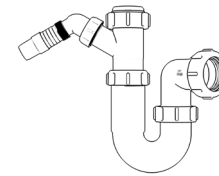

Product Code: WTBT3276
Description: 1/4" Bottle Trap
Seal: 75mm

Product Code: WTBT4038
Description: 1/2" Bottle Trap
Seal: 38mm

Product Code: WTBT4076
Description: 1/2" Bottle Trap
Seal: 75mm

Product Code: WTBT32T
Description: 1/4" Telescopic Bottle Trap
Seal: 75mm

Product Code: WTBT40T
Description: 1/2" Telescopic Bottle Trap
Seal: 75mm

Other Traps

Product Code: WTRT40
Description: 1/2" Swivel Running Trap
Seal: 75mm

Product Code: WTB4019
Description: 1/2" x 19mm Seal Bath Trap
Seal: 19mm

Product Code: WTB4050
Description: 1/2" x 50mm Seal Bath Trap
Seal: 50mm

Product Code: WTST01
Description: 1/2" Sink Trap with Single 135° Nozzle
Seal: 75mm

Product Code: WTST02
Description: 1/2" Sink Trap with Twin 135° Nozzles
Seal: 75mm

Product Code: WTBNH01
Description: 1/2" Bowl & Half Kit
Seal: 75mm

Product Code: WTTP32
Description: 1/4" Telescopic 'P' Trap
Seal: 75mm

Product Code: WTTP40
Description: 1/2" Telescopic 'P' Trap
Seal: 75mm