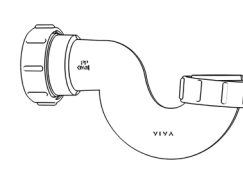

Swivel "S" Traps

Product Code: WTS3276
Description: 1/4" Swivel 'S' Trap
Outlet: 32mm Seal: 75mm

Product Code: WTS4076
Description: 1/2" Swivel 'S' Trap
Outlet: 40mm Seal: 75mm

Bottle Traps

Product Code: WTBT3238
Description: 1/4" Bottle Trap
Seal: 38mm

Product Code: WTBT3276
Description: 1/4" Bottle Trap
Seal: 75mm

Product Code: WTBT4038
Description: 1/2" Bottle Trap
Seal: 38mm

Product Code: WTBT4076
Description: 1/2" Bottle Trap
Seal: 75mm

Product Code: WTBT32T
Description: 1/4" Telescopic Bottle Trap
Seal: 75mm

Product Code: WTBT40T
Description: 1/2" Telescopic Bottle Trap
Seal: 75mm

Other Traps

Product Code: WTRT40
Description: 1/2" Swivel Running Trap
Seal: 75mm

Product Code: WTB4019
Description: 1/2" x 19mm Seal Bath Trap
Seal: 19mm

Product Code: WTB4050
Description: 1/2" x 50mm Seal Bath Trap
Seal: 50mm

Product Code: WTST01
Description: 1/2" Sink Trap with Single 135° Nozzle
Seal: 75mm

Product Code: WTST02
Description: 1/2" Sink Trap with Twin 135° Nozzles
Seal: 75mm