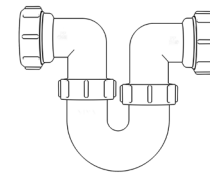

Swivel "S" Traps

Product Code: WTS3276
Description: 1/4" Swivel 'S' Trap
Outlet: 32mm Seal: 75mm

Product Code: WTS4076
Description: 1/2" Swivel 'S' Trap
Outlet: 40mm Seal: 75mm

Bottle Traps

Product Code: WTBT3238
Description: 1/4" Bottle Trap
Seal: 38mm

Product Code: WTBT3276
Description: 1/4" Bottle Trap
Seal: 75mm

Product Code: WTBT4038
Description: 1/2" Bottle Trap
Seal: 38mm

Product Code: WTBT4076
Description: 1/2" Bottle Trap
Seal: 75mm

Product Code: WTBT32T
Description: 1/4" Telescopic Bottle Trap
Seal: 75mm

Product Code: WTBT40T
Description: 1/2" Telescopic Bottle Trap
Seal: 75mm

Other Traps

Product Code: WTRT40
Description: 1/2" Swivel Running Trap
Seal: 75mm

Product Code: WTB4019
Description: 1/2" x 19mm Seal Bath Trap
Seal: 19mm

Product Code: WTB4050
Description: 1/2" x 50mm Seal Bath Trap
Seal: 50mm

Product Code: WTST01
Description: 1/2" Sink Trap with Single 135° Nozzle
Seal: 75mm

Product Code: WTST02
Description: 1/2" Sink Trap with Twin 135° Nozzles
Seal: 75mm