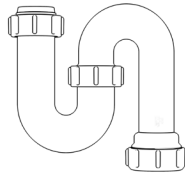

For more information please contact us:
Tel: 0151 546 0531 E-mail: sales@vivasanitary.co.uk

Swivel "P" Traps

Product Code: WTP3276
Description: 1/4" Swivel 'P' Trap
Outlet: 32mm Seal: 75mm

Product Code: WTP4076
Description: 1/2" Swivel 'P' Trap
Outlet: 40mm Seal: 75mm

Swivel "S" Traps

Product Code: WTS3276
Description: 1/4" Swivel 'S' Trap
Outlet: 32mm Seal: 75mm

Product Code: WTS4076
Description: 1/2" Swivel 'S' Trap
Outlet: 40mm Seal: 75mm

Bottle Traps

Product Code: WTBT3238
Description: 1/4" Bottle Trap
Seal: 38mm

Product Code: WTBT3276
Description: 1/4" Bottle Trap
Seal: 75mm

Product Code: WTBT4038
Description: 1/2" Bottle Trap
Seal: 38mm

Product Code: WTBT4076
Description: 1/2" Bottle Trap
Seal: 75mm

Product Code: WTBT32T
Description: 1/4" Telescopic Bottle Trap
Seal: 75mm

Product Code: WTB4050
Description: 1/2" x 50mm Seal Bath Trap
Seal: 50mm

Product Code: WTST01
Description: 1/2" Sink Trap with Single 135° Nozzle
Seal: 75mm

Product Code: WTST02
Description: 1/2" Sink Trap with Twin 135° Nozzles
Seal: 75mm