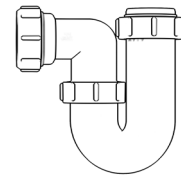

1½" Bottle Trap

WARNING

We accept no liability for products fitted incorrectly, and where the correct testing procedures have not been used, resulting in the escape of water.

Please note: Save this instruction sheet for future reference
IMPORTANT: DO NOT use plumber's putty to seal this fitting

For more information please contact us:
Tel: 0151 546 0531 E-mail: sales@vivasanitary.co.uk

Swivel "P" Traps

Product Code: WTP3276
Description: 1/4" Swivel 'P' Trap
Outlet: 32mm Seal: 75mm

Product Code: WTP4076
Description: 1/2" Swivel 'P' Trap
Outlet: 40mm Seal: 75mm

Product Code: WTBT3276
Description: 1/4" Bottle Trap
Seal: 75mm

Product Code: WTBT4038
Description: 1/2" Bottle Trap
Seal: 38mm

Product Code: WTBT4076
Description: 1/2" Bottle Trap
Seal: 75mm

Product Code: WTBT32T
Description: 1/4" Telescopic Bottle Trap
Seal: 75mm

Product Code: WTB4050
Description: 1/2" x 50mm Seal Bath Trap
Seal: 50mm

Product Code: WTST01
Description: 1/2" Sink Trap with Single 135° Nozzle
Seal: 75mm

Product Code: WTST02
Description: 1/2" Sink Trap with Twin 135° Nozzles
Seal: 75mm