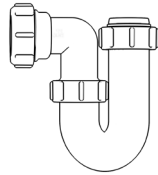

1½" Bottle Trap

WARNING

We accept no liability for products fitted incorrectly, and where the correct testing procedures have not been used, resulting in the escape of water.

Please note: Save this instruction sheet for future reference
IMPORTANT: DO NOT use plumber's putty to seal this fitting

For more information please contact us:
Tel: 0151 546 0531 E-mail: sales@vivasanitary.co.uk

Swivel "P" Traps

Product Code: WTP3276
Description: 1/4" Swivel 'P' Trap
Outlet: 32mm Seal: 75mm

Product Code: WTP4076
Description: 1/2" Swivel 'P' Trap
Outlet: 40mm Seal: 75mm

Product Code: WTB4050
Description: 1/2" x 50mm Seal Bath Trap
Seal: 50mm

Product Code: WTST01
Description: 1/2" Sink Trap with Single 135° Nozzle
Seal: 75mm

Product Code: WTST02
Description: 1/2" Sink Trap with Twin 135° Nozzles
Seal: 75mm

Product Code: WTBNH01
Description: 1/2" Bowl & Half Kit
Seal: 75mm

Product Code: WTTP32
Description: 1/4" Telescopic 'P' Trap
Seal: 75mm

Product Code: WTTP40
Description: 1/2" Telescopic 'P' Trap
Seal: 75mm