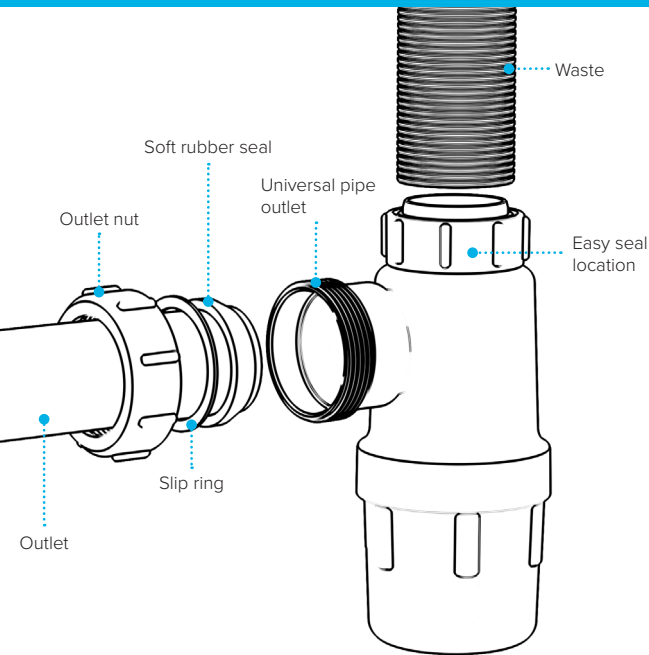

1½" Bottle Trap

WARNING

We accept no liability for products fitted incorrectly, and where the correct testing procedures have not been used, resulting in the escape of water.

Please note: Save this instruction sheet for future reference
IMPORTANT: DO NOT use plumber's putty to seal this fitting

For more information please contact us:
Tel: 0151 546 0531 E-mail: sales@vivasanitary.co.uk

Swivel "P" Traps

Product Code: WTP3276
Description: 1/4" Swivel 'P' Trap
Outlet: 32mm Seal: 75mm

Product Code: WTP4076
Description: 1/2" Swivel 'P' Trap
Outlet: 40mm Seal: 75mm

Product Code: WTKT32CE
Description: 1/4" Straight Through Trap
Seal: 75mm

Product Code: WTS40
Description: 1/2" Shower Trap (50mm Tray)
Seal: 50mm

Product Code: WTS40
Description: 1/2" Shower Trap (90mm Tray)
Seal: 50mm

Product Code: WTWM01
Description: 1/2" Standpipe Trap
Seal: 75mm

Join Pro+ Installers club for exclusive benefits.

vivasanitary.co.uk/pro

Installation videos and further information available now.