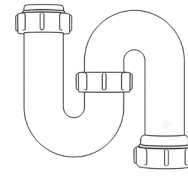

For more information please contact us:
Tel: 0151 546 0531 E-mail: sales@vivasanitary.co.uk

Swivel "P" Traps

Product Code: WTP3276
Description: 1/4" Swivel 'P' Trap
Outlet: 32mm Seal: 75mm

Product Code: WTP4076
Description: 1/2" Swivel 'P' Trap
Outlet: 40mm Seal: 75mm

Swivel "S" Traps

Product Code: WTS3276
Description: 1/4" Swivel 'S' Trap
Outlet: 32mm Seal: 75mm

Product Code: WTS4076
Description: 1/2" Swivel 'S' Trap
Outlet: 40mm Seal: 75mm

Bottle Traps

Product Code: WTBT3238
Description: 1/4" Bottle Trap
Seal: 38mm

Product Code: WTBT3276
Description: 1/4" Bottle Trap
Seal: 75mm

Product Code: WTBT4038
Description: 1/2" Bottle Trap
Seal: 38mm

Product Code: WTBT4076
Description: 1/2" Bottle Trap
Seal: 75mm

Product Code: WTBT32T
Description: 1/4" Telescopic Bottle Trap
Seal: 75mm

Product Code: WTB4050
Description: 1/2" x 50mm Seal Bath Trap
Seal: 50mm

Product Code: WTST01
Description: 1/2" Sink Trap with Single 135° Nozzle
Seal: 75mm

Product Code: WTST02
Description: 1/2" Sink Trap with Twin 135° Nozzles
Seal: 75mm