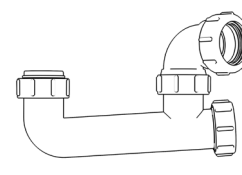

Product Code: WTBT3276
Description: 1/4" Bottle Trap
Seal: 75mm

Product Code: WTBT4038
Description: 1/2" Bottle Trap
Seal: 38mm

Product Code: WTBT4076
Description: 1/2" Bottle Trap
Seal: 75mm

Product Code: WTBT32T
Description: 1/4" Telescopic Bottle Trap
Seal: 75mm

Product Code: WTBT40T
Description: 1/2" Telescopic Bottle Trap
Seal: 75mm

Other Traps

Product Code: WTRT40
Description: 1/2" Swivel Running Trap
Seal: 75mm

Product Code: WTB4019
Description: 1/2" x 19mm Seal Bath Trap
Seal: 19mm

Product Code: WTB4050
Description: 1/2" x 50mm Seal Bath Trap
Seal: 50mm

Product Code: WTST01
Description: 1/2" Sink Trap with Single 135° Nozzle
Seal: 75mm

Product Code: WTST02
Description: 1/2" Sink Trap with Twin 135° Nozzles
Seal: 75mm

Product Code: WTBNH01
Description: 1/2" Bowl & Half Kit
Seal: 75mm

Product Code: WTTP32
Description: 1/4" Telescopic 'P' Trap
Seal: 75mm

Product Code: WTTP40
Description: 1/2" Telescopic 'P' Trap
Seal: 75mm