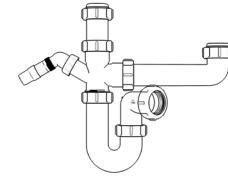

Product Code: WTBT3276
Description: 1/4" Bottle Trap
Seal: 75mm

Product Code: WTBT4038
Description: 1/2" Bottle Trap
Seal: 38mm

Product Code: WTBT4076
Description: 1/2" Bottle Trap
Seal: 75mm

Product Code: WTBT32T
Description: 1/4" Telescopic Bottle Trap
Seal: 75mm

Product Code: WTBT40T
Description: 1/2" Telescopic Bottle Trap
Seal: 75mm

Other Traps

Product Code: WTRT40
Description: 1/2" Swivel Running Trap
Seal: 75mm

Product Code: WTB4019
Description: 1/2" x 19mm Seal Bath Trap
Seal: 19mm

Product Code: WTB4050
Description: 1/2" x 50mm Seal Bath Trap
Seal: 50mm

Product Code: WTST01
Description: 1/2" Sink Trap with Single 135° Nozzle
Seal: 75mm

Product Code: WTST02
Description: 1/2" Sink Trap with Twin 135° Nozzles
Seal: 75mm

Product Code: WTBNH01
Description: 1/2" Bowl & Half Kit
Seal: 75mm

Product Code: WTTP32
Description: 1/4" Telescopic 'P' Trap
Seal: 75mm

Product Code: WTTP40
Description: 1/2" Telescopic 'P' Trap
Seal: 75mm