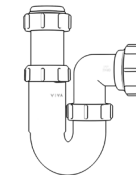

Product Code: WTBT3276
Description: 1/4" Bottle Trap
Seal: 75mm

Product Code: WTBT4038
Description: 1/2" Bottle Trap
Seal: 38mm

Product Code: WTBT4076
Description: 1/2" Bottle Trap
Seal: 75mm

Product Code: WTBT32T
Description: 1/4" Telescopic Bottle Trap
Seal: 75mm

Product Code: WTBT40T
Description: 1/2" Telescopic Bottle Trap
Seal: 75mm

Other Traps

Product Code: WTRT40
Description: 1/2" Swivel Running Trap
Seal: 75mm

Product Code: WTB4019
Description: 1/2" x 19mm Seal Bath Trap
Seal: 19mm

Product Code: WTB4050
Description: 1/2" x 50mm Seal Bath Trap
Seal: 50mm

Product Code: WTST01
Description: 1/2" Sink Trap with Single 135° Nozzle
Seal: 75mm

Product Code: WTST02
Description: 1/2" Sink Trap with Twin 135° Nozzles
Seal: 75mm

Product Code: WTBNH01
Description: 1/2" Bowl & Half Kit
Seal: 75mm

Product Code: WTTP32
Description: 1/4" Telescopic 'P' Trap
Seal: 75mm

Product Code: WTTP40
Description: 1/2" Telescopic 'P' Trap
Seal: 75mm