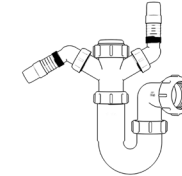

Product Code: WTBT3276
Description: 1/4" Bottle Trap
Seal: 75mm

Product Code: WTBT4038
Description: 1/2" Bottle Trap
Seal: 38mm

Product Code: WTBT4076
Description: 1/2" Bottle Trap
Seal: 75mm

Product Code: WTBT32T
Description: 1/4" Telescopic Bottle Trap
Seal: 75mm

Product Code: WTBT40T
Description: 1/2" Telescopic Bottle Trap
Seal: 75mm

Other Traps

Product Code: WTRT40
Description: 1/2" Swivel Running Trap
Seal: 75mm

Product Code: WTB4019
Description: 1/2" x 19mm Seal Bath Trap
Seal: 19mm

Product Code: WTB4050
Description: 1/2" x 50mm Seal Bath Trap
Seal: 50mm

Product Code: WTST01
Description: 1/2" Sink Trap with Single 135° Nozzle
Seal: 75mm

Product Code: WTST02
Description: 1/2" Sink Trap with Twin 135° Nozzles
Seal: 75mm

Product Code: WTBNH01
Description: 1/2" Bowl & Half Kit
Seal: 75mm

Product Code: WTTP32
Description: 1/4" Telescopic 'P' Trap
Seal: 75mm

Product Code: WTTP40
Description: 1/2" Telescopic 'P' Trap
Seal: 75mm