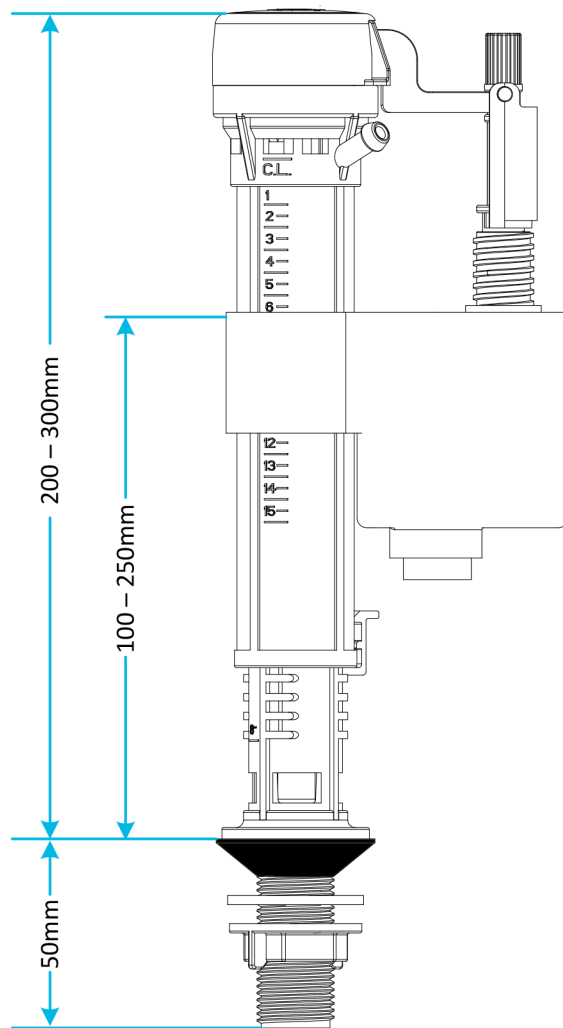

Technical Data Sheet

© Viva Sanitary
19/04/2012

Code:

PP0020/A

Description:

Skylo Bottom Entry Float Valve