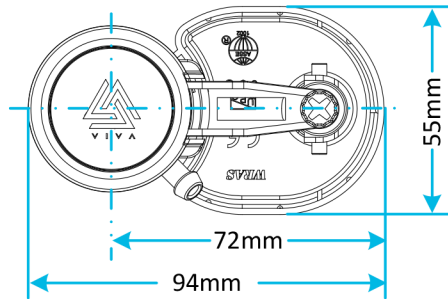

Technical Data Sheet

© Viva Sanitary
19/04/2012

Code:

PP0020/A

Description:

Skylo Bottom Entry Float Valve