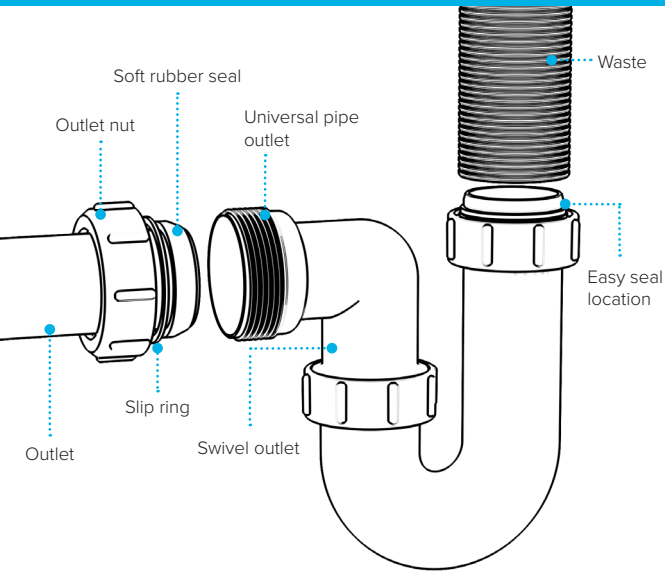

1½” Swivel ‘P’ Trap

WARNING

We accept no liability for products fitted incorrectly, and where the correct testing procedures have not been used, resulting in the escape of water.

Please note: Save this instruction sheet for future reference
IMPORTANT: DO NOT use plumber’s putty to seal this fitting

Product Code: WTB4050
Description: 1/2” x 50mm Seal Bath Trap
Seal: 50mm

Product Code: WTST01
Description: 1/2” Sink Trap with Single 135° Nozzle
Seal: 75mm

Product Code: WTST02
Description: 1/2” Sink Trap with Twin 135° Nozzles
Seal: 75mm

Product Code: WTKT32CE
Description: 1/4” Straight Through Trap
Seal: 75mm

Product Code: WTS40
Description: 1/2” Shower Trap (50mm Tray)
Seal: 50mm

Product Code: WTS40
Description: 1/2” Shower Trap (90mm Tray)
Seal: 50mm

Product Code: WTWM01
Description: 1/2” Standpipe Trap
Seal: 75mm

Join Pro+ Installers club for exclusive benefits.

vivasanitary.co.uk/pro

Installation videos and further information available now.