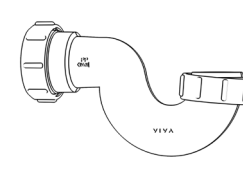

Swivel ‘S’ Traps

Product Code: WTS3276
Description: 1/4” Swivel ‘S’ Trap
Outlet: 32mm Seal: 75mm

Product Code: WTS4076
Description: 1/2” Swivel ‘S’ Trap
Outlet: 40mm Seal: 75mm

Bottle Traps

Product Code: WTBT3238
Description: 1/4” Bottle Trap
Seal: 38mm

Product Code: WTBT3276
Description: 1/4” Bottle Trap
Seal: 75mm

Product Code: WTBT4038
Description: 1/2” Bottle Trap
Seal: 38mm

Product Code: WTBT4076
Description: 1/2” Bottle Trap
Seal: 75mm

Product Code: WTBT32T
Description: 1/4” Telescopic Bottle Trap
Seal: 75mm

Product Code: WTBT40T
Description: 1/2” Telescopic Bottle Trap
Seal: 75mm

Other Traps

Product Code: WTRT40
Description: 1/2” Swivel Running Trap
Seal: 75mm

Product Code: WTB4019
Description: 1/2” x 19mm Seal Bath Trap
Seal: 19mm

Product Code: WTB4050
Description: 1/2” x 50mm Seal Bath Trap
Seal: 50mm

Product Code: WTST01
Description: 1/2” Sink Trap with Single 135° Nozzle
Seal: 75mm

Product Code: WTST02
Description: 1/2” Sink Trap with Twin 135° Nozzles
Seal: 75mm