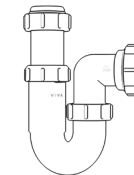

Product Code: WTBT3276
Description: 1/4” Bottle Trap
Seal: 75mm

Product Code: WTBT4038
Description: 1/2” Bottle Trap
Seal: 38mm

Product Code: WTBT4076
Description: 1/2” Bottle Trap
Seal: 75mm

Product Code: WTBT32T
Description: 1/4” Telescopic Bottle Trap
Seal: 75mm

Product Code: WTBT40T
Description: 1/2” Telescopic Bottle Trap
Seal: 75mm

Other Traps

Product Code: WTRT40
Description: 1/2” Swivel Running Trap
Seal: 75mm

Product Code: WTB4019
Description: 1/2” x 19mm Seal Bath Trap
Seal: 19mm

Product Code: WTB4050
Description: 1/2” x 50mm Seal Bath Trap
Seal: 50mm

Product Code: WTST01
Description: 1/2” Sink Trap with Single 135° Nozzle
Seal: 75mm

Product Code: WTST02
Description: 1/2” Sink Trap with Twin 135° Nozzles
Seal: 75mm

Product Code: WTBNH01
Description: 1/2” Bowl & Half Kit
Seal: 75mm

Product Code: WTTP32
Description: 1/4” Telescopic ‘P’ Trap
Seal: 75mm

Product Code: WTTP40
Description: 1/2” Telescopic ‘P’ Trap
Seal: 75mm