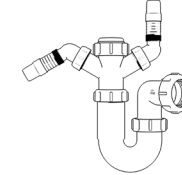

Product Code: WTBT3276
Description: 1/4” Bottle Trap
Seal: 75mm

Product Code: WTBT4038
Description: 1/2” Bottle Trap
Seal: 38mm

Product Code: WTBT4076
Description: 1/2” Bottle Trap
Seal: 75mm

Product Code: WTBT32T
Description: 1/4” Telescopic Bottle Trap
Seal: 75mm

Product Code: WTBT40T
Description: 1/2” Telescopic Bottle Trap
Seal: 75mm

Other Traps

Product Code: WTRT40
Description: 1/2” Swivel Running Trap
Seal: 75mm

Product Code: WTB4019
Description: 1/2” x 19mm Seal Bath Trap
Seal: 19mm

Product Code: WTB4050
Description: 1/2” x 50mm Seal Bath Trap
Seal: 50mm

Product Code: WTST01
Description: 1/2” Sink Trap with Single 135° Nozzle
Seal: 75mm

Product Code: WTST02
Description: 1/2” Sink Trap with Twin 135° Nozzles
Seal: 75mm

Product Code: WTBNH01
Description: 1/2” Bowl & Half Kit
Seal: 75mm

Product Code: WTTP32
Description: 1/4” Telescopic ‘P’ Trap
Seal: 75mm

Product Code: WTTP40
Description: 1/2” Telescopic ‘P’ Trap
Seal: 75mm