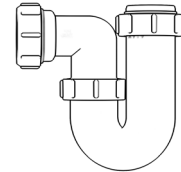

1½” Swivel ‘P’ Trap

WARNING

We accept no liability for products fitted incorrectly, and where the correct testing procedures have not been used, resulting in the escape of water.

Please note: Save this instruction sheet for future reference
IMPORTANT: DO NOT use plumber’s putty to seal this fitting

For more information please contact us:
Tel: 0151 546 0531 E-mail: sales@vivasanitary.co.uk

Swivel ‘P’ Traps

Product Code: WTP3276
Description: 1/4” Swivel ‘P’ Trap
Outlet: 32mm Seal: 75mm

Product Code: WTP4076
Description: 1/2” Swivel ‘P’ Trap
Outlet: 40mm Seal: 75mm

Product Code: WTBT3276
Description: 1/4” Bottle Trap
Seal: 75mm

Product Code: WTBT4038
Description: 1/2” Bottle Trap
Seal: 38mm

Product Code: WTBT4076
Description: 1/2” Bottle Trap
Seal: 75mm

Product Code: WTBT32T
Description: 1/4” Telescopic Bottle Trap
Seal: 75mm

Product Code: WTB4050
Description: 1/2” x 50mm Seal Bath Trap
Seal: 50mm

Product Code: WTST01
Description: 1/2” Sink Trap with Single 135° Nozzle
Seal: 75mm

Product Code: WTST02
Description: 1/2” Sink Trap with Twin 135° Nozzles
Seal: 75mm