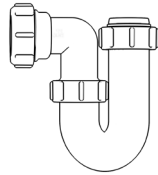

1½” Swivel ‘P’ Trap

WARNING

We accept no liability for products fitted incorrectly, and where the correct testing procedures have not been used, resulting in the escape of water.

Please note: Save this instruction sheet for future reference
IMPORTANT: DO NOT use plumber’s putty to seal this fitting

For more information please contact us:
Tel: 0151 546 0531 E-mail: sales@vivasanitary.co.uk

Swivel ‘P’ Traps

Product Code: WTP3276
Description: 1/4” Swivel ‘P’ Trap
Outlet: 32mm Seal: 75mm

Product Code: WTP4076
Description: 1/2” Swivel ‘P’ Trap
Outlet: 40mm Seal: 75mm

Product Code: WTBT3276
Description: 1/4” Bottle Trap
Seal: 75mm

Product Code: WTBT4038
Description: 1/2” Bottle Trap
Seal: 38mm

Product Code: WTBT4076
Description: 1/2” Bottle Trap
Seal: 75mm

Product Code: WTBT32T
Description: 1/4” Telescopic Bottle Trap
Seal: 75mm

Product Code: WTB4050
Description: 1/2” x 50mm Seal Bath Trap
Seal: 50mm

Product Code: WTST01
Description: 1/2” Sink Trap with Single 135° Nozzle
Seal: 75mm

Product Code: WTST02
Description: 1/2” Sink Trap with Twin 135° Nozzles
Seal: 75mm