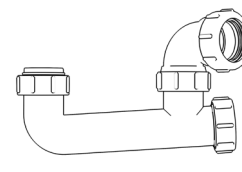

Product Code: WTBT3276
Description: 1/4” Bottle Trap
Seal: 75mm

Product Code: WTBT4038
Description: 1/2” Bottle Trap
Seal: 38mm

Product Code: WTBT4076
Description: 1/2” Bottle Trap
Seal: 75mm

Product Code: WTBT32T
Description: 1/4” Telescopic Bottle Trap
Seal: 75mm

Product Code: WTBT40T
Description: 1/2” Telescopic Bottle Trap
Seal: 75mm

Other Traps

Product Code: WTRT40
Description: 1/2” Swivel Running Trap
Seal: 75mm

Product Code: WTB4019
Description: 1/2” x 19mm Seal Bath Trap
Seal: 19mm

Product Code: WTB4050
Description: 1/2” x 50mm Seal Bath Trap
Seal: 50mm

Product Code: WTST01
Description: 1/2” Sink Trap with Single 135° Nozzle
Seal: 75mm

Product Code: WTST02
Description: 1/2” Sink Trap with Twin 135° Nozzles
Seal: 75mm

Product Code: WTBNH01
Description: 1/2” Bowl & Half Kit
Seal: 75mm

Product Code: WTTP32
Description: 1/4” Telescopic ‘P’ Trap
Seal: 75mm

Product Code: WTTP40
Description: 1/2” Telescopic ‘P’ Trap
Seal: 75mm