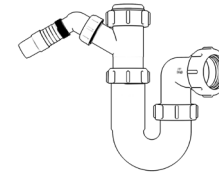

Product Code: WTBT3276
Description: 1/4” Bottle Trap
Seal: 75mm

Product Code: WTBT4038
Description: 1/2” Bottle Trap
Seal: 38mm

Product Code: WTBT4076
Description: 1/2” Bottle Trap
Seal: 75mm

Product Code: WTBT32T
Description: 1/4” Telescopic Bottle Trap
Seal: 75mm

Product Code: WTBT40T
Description: 1/2” Telescopic Bottle Trap
Seal: 75mm

Other Traps

Product Code: WTRT40
Description: 1/2” Swivel Running Trap
Seal: 75mm

Product Code: WTB4019
Description: 1/2” x 19mm Seal Bath Trap
Seal: 19mm

Product Code: WTB4050
Description: 1/2” x 50mm Seal Bath Trap
Seal: 50mm

Product Code: WTST01
Description: 1/2” Sink Trap with Single 135° Nozzle
Seal: 75mm

Product Code: WTST02
Description: 1/2” Sink Trap with Twin 135° Nozzles
Seal: 75mm

Product Code: WTBNH01
Description: 1/2” Bowl & Half Kit
Seal: 75mm

Product Code: WTTP32
Description: 1/4” Telescopic ‘P’ Trap
Seal: 75mm

Product Code: WTTP40
Description: 1/2” Telescopic ‘P’ Trap
Seal: 75mm