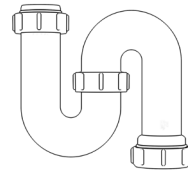

For more information please contact us:
Tel: 0151 546 0531 E-mail: sales@vivasanitary.co.uk

Swivel ‘P’ Traps

Product Code: WTP3276
Description: 1/4” Swivel ‘P’ Trap
Outlet: 32mm Seal: 75mm

Product Code: WTP4076
Description: 1/2” Swivel ‘P’ Trap
Outlet: 40mm Seal: 75mm

Swivel ‘S’ Traps

Product Code: WTS3276
Description: 1/4” Swivel ‘S’ Trap
Outlet: 32mm Seal: 75mm

Product Code: WTS4076
Description: 1/2” Swivel ‘S’ Trap
Outlet: 40mm Seal: 75mm

Bottle Traps

Product Code: WTBT3238
Description: 1/4” Bottle Trap
Seal: 38mm

Product Code: WTBT3276
Description: 1/4” Bottle Trap
Seal: 75mm

Product Code: WTBT4038
Description: 1/2” Bottle Trap
Seal: 38mm

Product Code: WTBT4076
Description: 1/2” Bottle Trap
Seal: 75mm

Product Code: WTBT32T
Description: 1/4” Telescopic Bottle Trap
Seal: 75mm

Product Code: WTB4050
Description: 1/2” x 50mm Seal Bath Trap
Seal: 50mm

Product Code: WTST01
Description: 1/2” Sink Trap with Single 135° Nozzle
Seal: 75mm

Product Code: WTST02
Description: 1/2” Sink Trap with Twin 135° Nozzles
Seal: 75mm