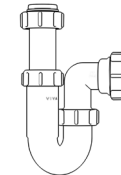

Product Code: WTBT3276
Description: 1/4” Bottle Trap
Seal: 75mm

Product Code: WTBT4038
Description: 1/2” Bottle Trap
Seal: 38mm

Product Code: WTBT4076
Description: 1/2” Bottle Trap
Seal: 75mm

Product Code: WTBT32T
Description: 1/4” Telescopic Bottle Trap
Seal: 75mm

Product Code: WTBT40T
Description: 1/2” Telescopic Bottle Trap
Seal: 75mm

Other Traps

Product Code: WTRT40
Description: 1/2” Swivel Running Trap
Seal: 75mm

Product Code: WTB4019
Description: 1/2” x 19mm Seal Bath Trap
Seal: 19mm

Product Code: WTB4050
Description: 1/2” x 50mm Seal Bath Trap
Seal: 50mm

Product Code: WTST01
Description: 1/2” Sink Trap with Single 135° Nozzle
Seal: 75mm

Product Code: WTST02
Description: 1/2” Sink Trap with Twin 135° Nozzles
Seal: 75mm

Product Code: WTBNH01
Description: 1/2” Bowl & Half Kit
Seal: 75mm

Product Code: WTTP32
Description: 1/4” Telescopic ‘P’ Trap
Seal: 75mm

Product Code: WTTP40
Description: 1/2” Telescopic ‘P’ Trap
Seal: 75mm