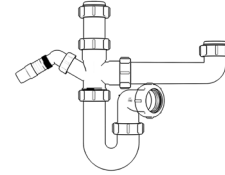

Product Code: WTBT3276
Description: 1/4” Bottle Trap
Seal: 75mm

Product Code: WTBT4038
Description: 1/2” Bottle Trap
Seal: 38mm

Product Code: WTBT4076
Description: 1/2” Bottle Trap
Seal: 75mm

Product Code: WTBT32T
Description: 1/4” Telescopic Bottle Trap
Seal: 75mm

Product Code: WTBT40T
Description: 1/2” Telescopic Bottle Trap
Seal: 75mm

Other Traps

Product Code: WTRT40
Description: 1/2” Swivel Running Trap
Seal: 75mm

Product Code: WTB4019
Description: 1/2” x 19mm Seal Bath Trap
Seal: 19mm

Product Code: WTB4050
Description: 1/2” x 50mm Seal Bath Trap
Seal: 50mm

Product Code: WTST01
Description: 1/2” Sink Trap with Single 135° Nozzle
Seal: 75mm

Product Code: WTST02
Description: 1/2” Sink Trap with Twin 135° Nozzles
Seal: 75mm

Product Code: WTBNH01
Description: 1/2” Bowl & Half Kit
Seal: 75mm

Product Code: WTTP32
Description: 1/4” Telescopic ‘P’ Trap
Seal: 75mm

Product Code: WTTP40
Description: 1/2” Telescopic ‘P’ Trap
Seal: 75mm