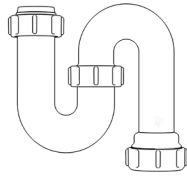

For more information please contact us:
Tel: 0151 546 0531 E-mail: sales@vivasanitary.co.uk

Swivel ‘P’ Traps

Product Code: WTP3276
Description: 1/4” Swivel ‘P’ Trap
Outlet: 32mm Seal: 75mm

Product Code: WTP4076
Description: 1/2” Swivel ‘P’ Trap
Outlet: 40mm Seal: 75mm

Swivel ‘S’ Traps

Product Code: WTS3276
Description: 1/4” Swivel ‘S’ Trap
Outlet: 32mm Seal: 75mm

Product Code: WTS4076
Description: 1/2” Swivel ‘S’ Trap
Outlet: 40mm Seal: 75mm

Bottle Traps

Product Code: WTBT3238
Description: 1/4” Bottle Trap
Seal: 38mm

Product Code: WTBT3276
Description: 1/4” Bottle Trap
Seal: 75mm

Product Code: WTBT4038
Description: 1/2” Bottle Trap
Seal: 38mm

Product Code: WTBT4076
Description: 1/2” Bottle Trap
Seal: 75mm

Product Code: WTBT32T
Description: 1/4” Telescopic Bottle Trap
Seal: 75mm

Product Code: WTB4050
Description: 1/2” x 50mm Seal Bath Trap
Seal: 50mm

Product Code: WTST01
Description: 1/2” Sink Trap with Single 135° Nozzle
Seal: 75mm

Product Code: WTST02
Description: 1/2” Sink Trap with Twin 135° Nozzles
Seal: 75mm