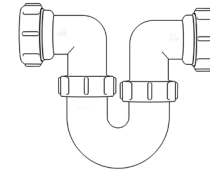

Swivel ‘S’ Traps

Product Code: WTS3276
Description: 1/4” Swivel ‘S’ Trap
Outlet: 32mm Seal: 75mm

Product Code: WTS4076
Description: 1/2” Swivel ‘S’ Trap
Outlet: 40mm Seal: 75mm

Bottle Traps

Product Code: WTBT3238
Description: 1/4” Bottle Trap
Seal: 38mm

Product Code: WTBT3276
Description: 1/4” Bottle Trap
Seal: 75mm

Product Code: WTBT4038
Description: 1/2” Bottle Trap
Seal: 38mm

Product Code: WTBT4076
Description: 1/2” Bottle Trap
Seal: 75mm

Product Code: WTBT32T
Description: 1/4” Telescopic Bottle Trap
Seal: 75mm

Product Code: WTBT40T
Description: 1/2” Telescopic Bottle Trap
Seal: 75mm

Other Traps

Product Code: WTRT40
Description: 1/2” Swivel Running Trap
Seal: 75mm

Product Code: WTB4019
Description: 1/2” x 19mm Seal Bath Trap
Seal: 19mm

Product Code: WTB4050
Description: 1/2” x 50mm Seal Bath Trap
Seal: 50mm

Product Code: WTST01
Description: 1/2” Sink Trap with Single 135° Nozzle
Seal: 75mm

Product Code: WTST02
Description: 1/2” Sink Trap with Twin 135° Nozzles
Seal: 75mm