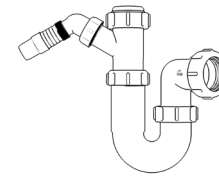

Product Code: WTBT3276
Description: 1¼" Bottle Trap
Seal: 75mm

Product Code: WTBT4038
Description: 1½" Bottle Trap
Seal: 38mm

Product Code: WTBT4076
Description: 1½" Bottle Trap
Seal: 75mm

Product Code: WTBT32T
Description: 1¼" Telescopic Bottle Trap
Seal: 75mm

Product Code: WTBT40T
Description: 1½" Telescopic Bottle Trap
Seal: 75mm

Other Traps

Product Code: WTRT40
Description: 1½" Swivel Running Trap
Seal: 75mm

Product Code: WTB4019
Description: 1½" x 19mm Seal Bath Trap
Seal: 19mm

Product Code: WTB4050
Description: 1½" x 50mm Seal Bath Trap
Seal: 50mm

Product Code: WTST01
Description: 1½" Sink Trap with Single 135° Nozzle
Seal: 75mm

Product Code: WTST02
Description: 1½" Sink Trap with Twin 135° Nozzles
Seal: 75mm

Product Code: WTBNH01
Description: 1½" Bowl & Half Kit
Seal: 75mm

Product Code: WTTP32
Description: 1¼" Telescopic 'P' Trap
Seal: 75mm

Product Code: WTTP40
Description: 1½" Telescopic 'P' Trap
Seal: 75mm