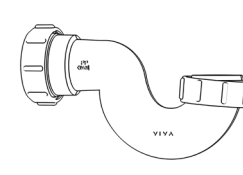

Swivel "S" Traps

Product Code: WTS3276
Description: 1¼" Swivel 'S' Trap
Outlet: 32mm Seal: 75mm

Product Code: WTS4076
Description: 1½" Swivel 'S' Trap
Outlet: 40mm Seal: 75mm

Bottle Traps

Product Code: WTBT3238
Description: 1¼" Bottle Trap
Seal: 38mm

Product Code: WTBT3276
Description: 1¼" Bottle Trap
Seal: 75mm

Product Code: WTBT4038
Description: 1½" Bottle Trap
Seal: 38mm

Product Code: WTBT4076
Description: 1½" Bottle Trap
Seal: 75mm

Product Code: WTBT32T
Description: 1¼" Telescopic Bottle Trap
Seal: 75mm

Product Code: WTBT40T
Description: 1½" Telescopic Bottle Trap
Seal: 75mm

Other Traps

Product Code: WTRT40
Description: 1½" Swivel Running Trap
Seal: 75mm

Product Code: WTB4019
Description: 1½" x 19mm Seal Bath Trap
Seal: 19mm

Product Code: WTB4050
Description: 1½" x 50mm Seal Bath Trap
Seal: 50mm

Product Code: WTST01
Description: 1½" Sink Trap with Single 135° Nozzle
Seal: 75mm

Product Code: WTST02
Description: 1½" Sink Trap with Twin 135° Nozzles
Seal: 75mm