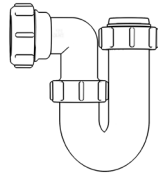

1½" Shower Trap

WARNING

We accept no liability for products fitted incorrectly, and where the correct testing procedures have not been used, resulting in the escape of water.

Please note: Save this instruction sheet for future reference
IMPORTANT: DO NOT use plumber's putty to seal this fitting

For more information please contact us:
Tel: 0151 546 0531 E-mail: sales@vivasanitary.co.uk

Swivel "P" Traps

Product Code: WTP3276
Description: 1¼" Swivel 'P' Trap
Outlet: 32mm Seal: 75mm

Product Code: WTP4076
Description: 1½" Swivel 'P' Trap
Outlet: 40mm Seal: 75mm

Product Code: WTB4050
Description: 1½" x 50mm Seal Bath Trap
Seal: 50mm

Product Code: WTST01
Description: 1½" Sink Trap with Single 135° Nozzle
Seal: 75mm

Product Code: WTST02
Description: 1½" Sink Trap with Twin 135° Nozzles
Seal: 75mm

Product Code: WTBNH01
Description: 1½" Bowl & Half Kit
Seal: 75mm

Product Code: WTTP32
Description: 1¼" Telescopic 'P' Trap
Seal: 75mm

Product Code: WTTP40
Description: 1½" Telescopic 'P' Trap
Seal: 75mm