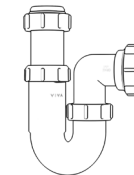

Product Code: WTBT3276
Description: 1¼" Bottle Trap
Seal: 75mm

Product Code: WTBT4038
Description: 1½" Bottle Trap
Seal: 38mm

Product Code: WTBT4076
Description: 1½" Bottle Trap
Seal: 75mm

Product Code: WTBT32T
Description: 1¼" Telescopic Bottle Trap
Seal: 75mm

Product Code: WTBT40T
Description: 1½" Telescopic Bottle Trap
Seal: 75mm

Other Traps

Product Code: WTRT40
Description: 1½" Swivel Running Trap
Seal: 75mm

Product Code: WTB4019
Description: 1½" x 19mm Seal Bath Trap
Seal: 19mm

Product Code: WTB4050
Description: 1½" x 50mm Seal Bath Trap
Seal: 50mm

Product Code: WTST01
Description: 1½" Sink Trap with Single 135° Nozzle
Seal: 75mm

Product Code: WTST02
Description: 1½" Sink Trap with Twin 135° Nozzles
Seal: 75mm

Product Code: WTBNH01
Description: 1½" Bowl & Half Kit
Seal: 75mm

Product Code: WTTP32
Description: 1¼" Telescopic 'P' Trap
Seal: 75mm

Product Code: WTTP40
Description: 1½" Telescopic 'P' Trap
Seal: 75mm