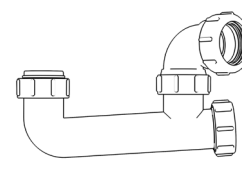

Product Code: WTBT3276
Description: 1¼" Bottle Trap
Seal: 75mm

Product Code: WTBT4038
Description: 1½" Bottle Trap
Seal: 38mm

Product Code: WTBT4076
Description: 1½" Bottle Trap
Seal: 75mm

Product Code: WTBT32T
Description: 1¼" Telescopic Bottle Trap
Seal: 75mm

Product Code: WTBT40T
Description: 1½" Telescopic Bottle Trap
Seal: 75mm

Other Traps

Product Code: WTRT40
Description: 1½" Swivel Running Trap
Seal: 75mm

Product Code: WTB4019
Description: 1½" x 19mm Seal Bath Trap
Seal: 19mm

Product Code: WTB4050
Description: 1½" x 50mm Seal Bath Trap
Seal: 50mm

Product Code: WTST01
Description: 1½" Sink Trap with Single 135° Nozzle
Seal: 75mm

Product Code: WTST02
Description: 1½" Sink Trap with Twin 135° Nozzles
Seal: 75mm

Product Code: WTBNH01
Description: 1½" Bowl & Half Kit
Seal: 75mm

Product Code: WTTP32
Description: 1¼" Telescopic 'P' Trap
Seal: 75mm

Product Code: WTTP40
Description: 1½" Telescopic 'P' Trap
Seal: 75mm