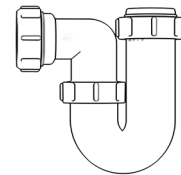

1½" Shower Trap

WARNING

We accept no liability for products fitted incorrectly, and where the correct testing procedures have not been used, resulting in the escape of water.

Please note: Save this instruction sheet for future reference
IMPORTANT: DO NOT use plumber's putty to seal this fitting

For more information please contact us:
Tel: 0151 546 0531 E-mail: sales@vivasanitary.co.uk

Swivel "P" Traps

Product Code: WTP3276
Description: 1¼" Swivel 'P' Trap
Outlet: 32mm Seal: 75mm

Product Code: WTP4076
Description: 1½" Swivel 'P' Trap
Outlet: 40mm Seal: 75mm

Product Code: WTBT3276
Description: 1¼" Bottle Trap
Seal: 75mm

Product Code: WTBT4038
Description: 1½" Bottle Trap
Seal: 38mm

Product Code: WTBT4076
Description: 1½" Bottle Trap
Seal: 75mm

Product Code: WTBT32T
Description: 1¼" Telescopic Bottle Trap
Seal: 75mm

Product Code: WTB4050
Description: 1½" x 50mm Seal Bath Trap
Seal: 50mm

Product Code: WTST01
Description: 1½" Sink Trap with Single 135° Nozzle
Seal: 75mm

Product Code: WTST02
Description: 1½" Sink Trap with Twin 135° Nozzles
Seal: 75mm