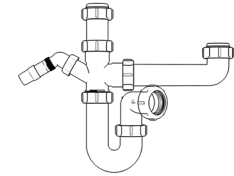

Product Code: WTBT3276
Description: 1¼" Bottle Trap
Seal: 75mm

Product Code: WTBT4038
Description: 1½" Bottle Trap
Seal: 38mm

Product Code: WTBT4076
Description: 1½" Bottle Trap
Seal: 75mm

Product Code: WTBT32T
Description: 1¼" Telescopic Bottle Trap
Seal: 75mm

Product Code: WTBT40T
Description: 1½" Telescopic Bottle Trap
Seal: 75mm

Other Traps

Product Code: WTRT40
Description: 1½" Swivel Running Trap
Seal: 75mm

Product Code: WTB4019
Description: 1½" x 19mm Seal Bath Trap
Seal: 19mm

Product Code: WTB4050
Description: 1½" x 50mm Seal Bath Trap
Seal: 50mm

Product Code: WTST01
Description: 1½" Sink Trap with Single 135° Nozzle
Seal: 75mm

Product Code: WTST02
Description: 1½" Sink Trap with Twin 135° Nozzles
Seal: 75mm

Product Code: WTBNH01
Description: 1½" Bowl & Half Kit
Seal: 75mm

Product Code: WTTP32
Description: 1¼" Telescopic 'P' Trap
Seal: 75mm

Product Code: WTTP40
Description: 1½" Telescopic 'P' Trap
Seal: 75mm