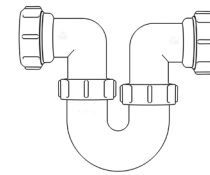

Swivel "S" Traps

Product Code: WTS3276
Description: 1¼" Swivel 'S' Trap
Outlet: 32mm Seal: 75mm

Product Code: WTS4076
Description: 1½" Swivel 'S' Trap
Outlet: 40mm Seal: 75mm

Bottle Traps

Product Code: WTBT3238
Description: 1¼" Bottle Trap
Seal: 38mm

Product Code: WTBT3276
Description: 1¼" Bottle Trap
Seal: 75mm

Product Code: WTBT4038
Description: 1½" Bottle Trap
Seal: 38mm

Product Code: WTBT4076
Description: 1½" Bottle Trap
Seal: 75mm

Product Code: WTBT32T
Description: 1¼" Telescopic Bottle Trap
Seal: 75mm

Product Code: WTBT40T
Description: 1½" Telescopic Bottle Trap
Seal: 75mm

Other Traps

Product Code: WTRT40
Description: 1½" Swivel Running Trap
Seal: 75mm

Product Code: WTB4019
Description: 1½" x 19mm Seal Bath Trap
Seal: 19mm

Product Code: WTB4050
Description: 1½" x 50mm Seal Bath Trap
Seal: 50mm

Product Code: WTST01
Description: 1½" Sink Trap with Single 135° Nozzle
Seal: 75mm

Product Code: WTST02
Description: 1½" Sink Trap with Twin 135° Nozzles
Seal: 75mm