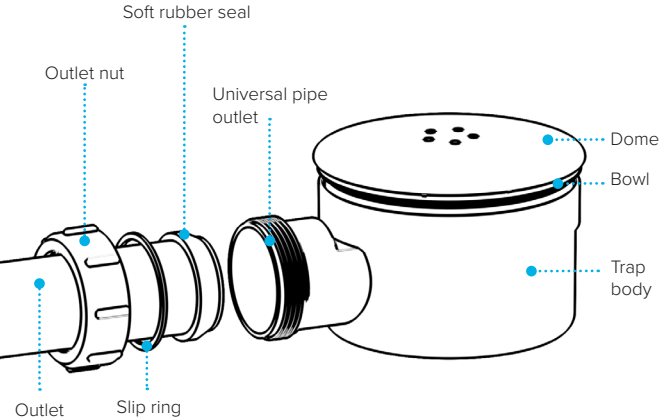

1½" Shower Trap

WARNING

We accept no liability for products fitted incorrectly, and where the correct testing procedures have not been used, resulting in the escape of water.

Please note: Save this instruction sheet for future reference
IMPORTANT: DO NOT use plumber's putty to seal this fitting

For more information please contact us:
Tel: 0151 546 0531 E-mail: sales@vivasanitary.co.uk

Swivel "P" Traps

Product Code: WTP3276
Description: 1¼" Swivel 'P' Trap
Outlet: 32mm Seal: 75mm

Product Code: WTP4076
Description: 1½" Swivel 'P' Trap
Outlet: 40mm Seal: 75mm

Product Code: WTKT32CE
Description: 1½" Straight Through Trap
Seal: 75mm

Product Code: WTSH40
Description: 1½" Shower Trap (50mm Tray)
Seal: 50mm

Product Code: WTSH90
Description: 1½" Shower Trap (90mm Tray)
Seal: 50mm

Product Code: WTWM01
Description: 1½" Standpipe Trap
Seal: 75mm

Join Pro+ Installers club for exclusive benefits.

vivasanitary.co.uk/pro

Installation videos and further information available now.