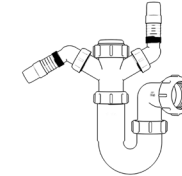

Product Code: WTBT3276
Description: 1¼" Bottle Trap
Seal: 75mm

Product Code: WTBT4038
Description: 1½" Bottle Trap
Seal: 38mm

Product Code: WTBT4076
Description: 1½" Bottle Trap
Seal: 75mm

Product Code: WTBT32T
Description: 1¼" Telescopic Bottle Trap
Seal: 75mm

Product Code: WTBT40T
Description: 1½" Telescopic Bottle Trap
Seal: 75mm

Other Traps

Product Code: WTRT40
Description: 1½" Swivel Running Trap
Seal: 75mm

Product Code: WTB4019
Description: 1½" x 19mm Seal Bath Trap
Seal: 19mm

Product Code: WTB4050
Description: 1½" x 50mm Seal Bath Trap
Seal: 50mm

Product Code: WTST01
Description: 1½" Sink Trap with Single 135° Nozzle
Seal: 75mm

Product Code: WTST02
Description: 1½" Sink Trap with Twin 135° Nozzles
Seal: 75mm

Product Code: WTBNH01
Description: 1½" Bowl & Half Kit
Seal: 75mm

Product Code: WTTP32
Description: 1¼" Telescopic 'P' Trap
Seal: 75mm

Product Code: WTTP40
Description: 1½" Telescopic 'P' Trap
Seal: 75mm