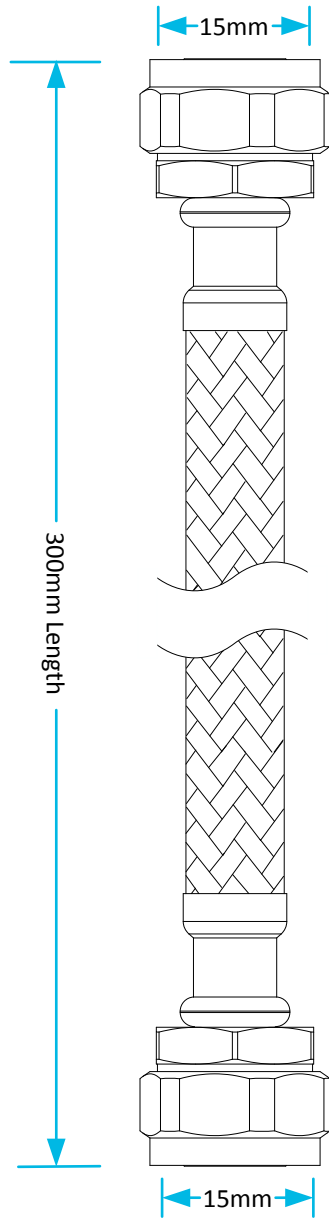

Technical DATA Sheet

Code:	SSH3	Description:	15mm x 15mm Flexible Connector (300mm Length)
-------	------	--------------	--