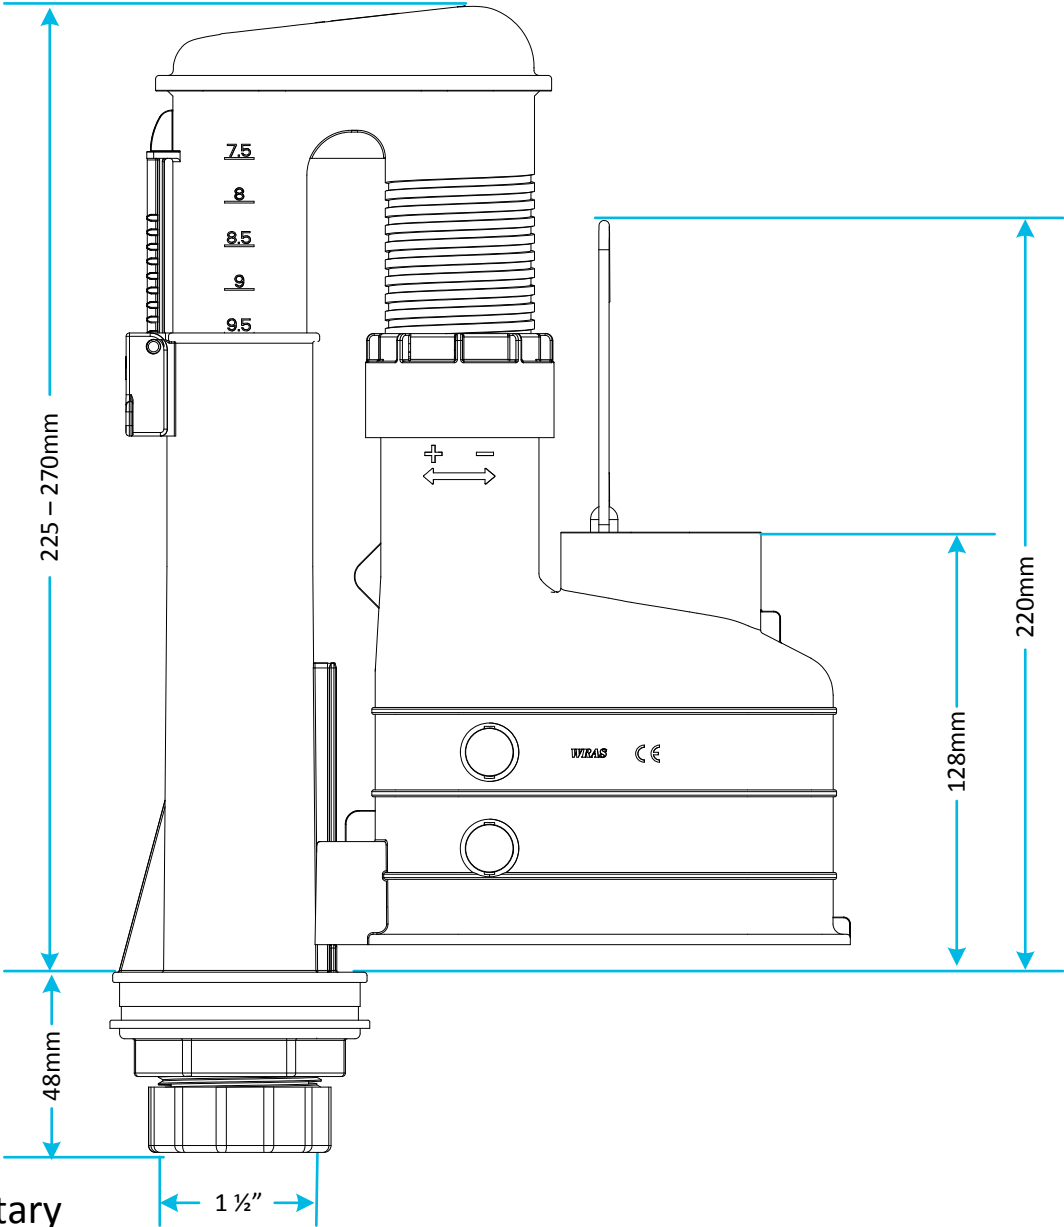

# Technical Data Sheet

© Viva Sanitary  
14/02/2012

1 1/2"

Code:	<b>AS01/3P</b>	Description:	<b>Skylo 3 Part Height Adjustable Syphon</b>
-------	----------------	--------------	--