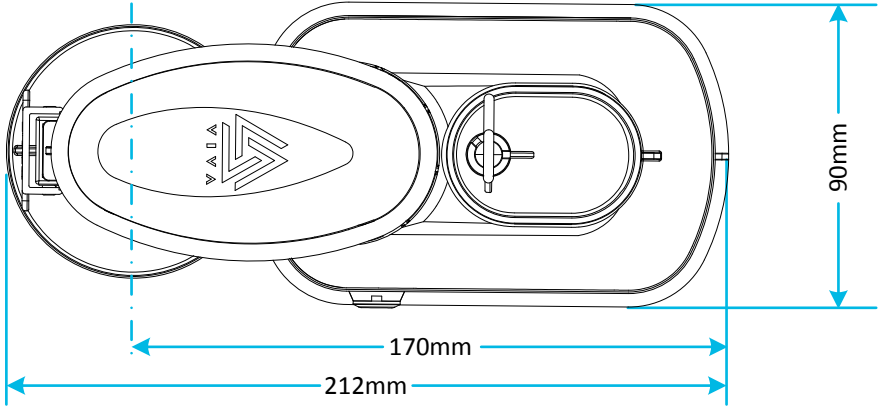

# Technical Data Sheet

© Viva Sanitary  
14/02/2012

1 1/2"

Code:	<b>AS01/3P</b>	Description:	<b>Skylo 3 Part Height Adjustable Syphon</b>
-------	----------------	--------------	--