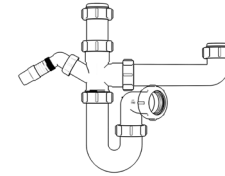

Product Code: WTB4038
Description: 1/2" Bottle Trap
Seal: 38mm

Product Code: WTB4076
Description: 1/2" Bottle Trap
Seal: 75mm

Product Code: WTB32T
Description: 1/4" Telescopic Bottle Trap
Seal: 75mm

Product Code: WTB40T
Description: 1/2" Telescopic Bottle Trap
Seal: 75mm

Other Traps

Product Code: WTRT40
Description: 1/2" Swivel Running Trap
Seal: 75mm

Product Code: WTB4019
Description: 1/2" x 19mm Seal Bath Trap
Seal: 19mm

Product Code: WTB4050
Description: 1/2" x 50mm Seal Bath Trap
Seal: 50mm

Product Code: WTST01
Description: 1/2" Sink Trap with Single 135° Nozzle
Seal: 75mm

Product Code: WTST02
Description: 1/2" Sink Trap with Twin 135° Nozzles
Seal: 75mm

Product Code: WTBNH01
Description: 1/2" Bowl & Half Kit
Seal: 75mm

Product Code: WTTP32
Description: 1/4" Telescopic 'P' Trap
Seal: 75mm

Product Code: WTTP40
Description: 1/2" Telescopic 'P' Trap
Seal: 75mm

Product Code: WTKT32CE
Description: 1/4" Straight Through Trap
Seal: 75mm