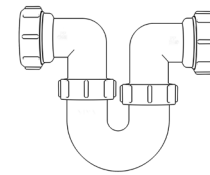

Product Code: WTS4076
Description: 1/2" Swivel 'S' Trap
Outlet: 40mm Seal: 75mm

Bottle Traps

Product Code: WTB3238
Description: 1/4" Bottle Trap
Seal: 38mm

Product Code: WTB3276
Description: 1/4" Bottle Trap
Seal: 75mm

Product Code: WTB4038
Description: 1/2" Bottle Trap
Seal: 38mm

Product Code: WTB4076
Description: 1/2" Bottle Trap
Seal: 75mm

Product Code: WTB32T
Description: 1/4" Telescopic Bottle Trap
Seal: 75mm

Product Code: WTB40T
Description: 1/2" Telescopic Bottle Trap
Seal: 75mm

Other Traps

Product Code: WTRT40
Description: 1/2" Swivel Running Trap
Seal: 75mm

Product Code: WTB4019
Description: 1/2" x 19mm Seal Bath Trap
Seal: 19mm

Product Code: WTB4050
Description: 1/2" x 50mm Seal Bath Trap
Seal: 50mm

Product Code: WTST01
Description: 1/2" Sink Trap with Single 135° Nozzle
Seal: 75mm

Product Code: WTST02
Description: 1/2" Sink Trap with Twin 135° Nozzles
Seal: 75mm

Product Code: WTBNH01
Description: 1/2" Bowl & Half Kit
Seal: 75mm