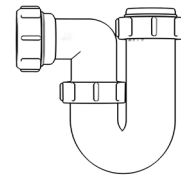

1½" Bottle Trap

WARNING

We accept no liability for products fitted incorrectly, and where the correct testing procedures have not been used, resulting in the escape of water.

Please note: Save this instruction sheet for future reference
IMPORTANT: DO NOT use plumber's putty to seal this fitting

Swivel "P" Traps

Product Code: WTP3276
Description: 1/4" Swivel 'P' Trap
Outlet: 32mm Seal: 75mm

Product Code: WTP4076
Description: 1/2" Swivel 'P' Trap
Outlet: 40mm Seal: 75mm

Swivel "S" Traps

Product Code: WTS3276
Description: 1/4" Swivel 'S' Trap
Outlet: 32mm Seal: 75mm

Product Code: WTS4076
Description: 1/2" Swivel 'S' Trap
Outlet: 40mm Seal: 75mm

Bottle Traps

Product Code: WTB3238
Description: 1/4" Bottle Trap
Seal: 38mm

Product Code: WTB3276
Description: 1/4" Bottle Trap
Seal: 75mm

Product Code: WTB4038
Description: 1/2" Bottle Trap
Seal: 38mm

Product Code: WTB4076
Description: 1/2" Bottle Trap
Seal: 75mm

Product Code: WTB32T
Description: 1/4" Telescopic Bottle Trap
Seal: 75mm

Product Code: WTB40T
Description: 1/2" Telescopic Bottle Trap
Seal: 75mm