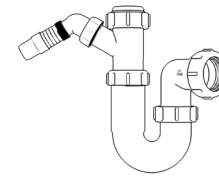

Product Code: WTB4038
Description: 1/2" Bottle Trap
Seal: 38mm

Product Code: WTB4076
Description: 1/2" Bottle Trap
Seal: 75mm

Product Code: WTB32T
Description: 1/4" Telescopic Bottle Trap
Seal: 75mm

Product Code: WTB40T
Description: 1/2" Telescopic Bottle Trap
Seal: 75mm

Other Traps

Product Code: WTRT40
Description: 1/2" Swivel Running Trap
Seal: 75mm

Product Code: WTB4019
Description: 1/2" x 19mm Seal Bath Trap
Seal: 19mm

Product Code: WTB4050
Description: 1/2" x 50mm Seal Bath Trap
Seal: 50mm

Product Code: WTST01
Description: 1/2" Sink Trap with Single 135° Nozzle
Seal: 75mm

Product Code: WTST02
Description: 1/2" Sink Trap with Twin 135° Nozzles
Seal: 75mm

Product Code: WTBNH01
Description: 1/2" Bowl & Half Kit
Seal: 75mm

Product Code: WTTP32
Description: 1/4" Telescopic 'P' Trap
Seal: 75mm

Product Code: WTTP40
Description: 1/2" Telescopic 'P' Trap
Seal: 75mm

Product Code: WTKT32CE
Description: 1/4" Straight Through Trap
Seal: 75mm