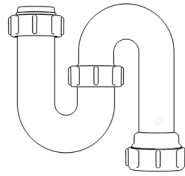

Swivel "P" Traps

Product Code: WTP3276
Description: 1/4" Swivel 'P' Trap
Outlet: 32mm Seal: 75mm

Product Code: WTP4076
Description: 1/2" Swivel 'P' Trap
Outlet: 40mm Seal: 75mm

Swivel "S" Traps

Product Code: WTS3276
Description: 1/4" Swivel 'S' Trap
Outlet: 32mm Seal: 75mm

Product Code: WTS4076
Description: 1/2" Swivel 'S' Trap
Outlet: 40mm Seal: 75mm

Bottle Traps

Product Code: WTB3238
Description: 1/4" Bottle Trap
Seal: 38mm

Product Code: WTB3276
Description: 1/4" Bottle Trap
Seal: 75mm

Product Code: WTB4038
Description: 1/2" Bottle Trap
Seal: 38mm

Product Code: WTB4076
Description: 1/2" Bottle Trap
Seal: 75mm

Product Code: WTB32T
Description: 1/4" Telescopic Bottle Trap
Seal: 75mm

Product Code: WTB40T
Description: 1/2" Telescopic Bottle Trap
Seal: 75mm

Product Code: WTST01
Description: 1/2" Sink Trap with Single 135° Nozzle
Seal: 75mm

Product Code: WTST02
Description: 1/2" Sink Trap with Twin 135° Nozzles
Seal: 75mm

Product Code: WTBNH01
Description: 1/2" Bowl & Half Kit
Seal: 75mm