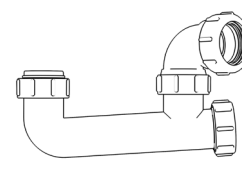

Product Code: WTS4076
Description: 1/2" Swivel 'S' Trap
Outlet: 40mm Seal: 75mm

Bottle Traps

Product Code: WTB3238
Description: 1/4" Bottle Trap
Seal: 38mm

Product Code: WTB3276
Description: 1/4" Bottle Trap
Seal: 75mm

Product Code: WTB4038
Description: 1/2" Bottle Trap
Seal: 38mm

Product Code: WTB4076
Description: 1/2" Bottle Trap
Seal: 75mm

Product Code: WTB32T
Description: 1/4" Telescopic Bottle Trap
Seal: 75mm

Product Code: WTB40T
Description: 1/2" Telescopic Bottle Trap
Seal: 75mm

Other Traps

Product Code: WTRT40
Description: 1/2" Swivel Running Trap
Seal: 75mm

Product Code: WTB4019
Description: 1/2" x 19mm Seal Bath Trap
Seal: 19mm

Product Code: WTB4050
Description: 1/2" x 50mm Seal Bath Trap
Seal: 50mm

Product Code: WTST01
Description: 1/2" Sink Trap with Single 135° Nozzle
Seal: 75mm

Product Code: WTST02
Description: 1/2" Sink Trap with Twin 135° Nozzles
Seal: 75mm

Product Code: WTBNH01
Description: 1/2" Bowl & Half Kit
Seal: 75mm