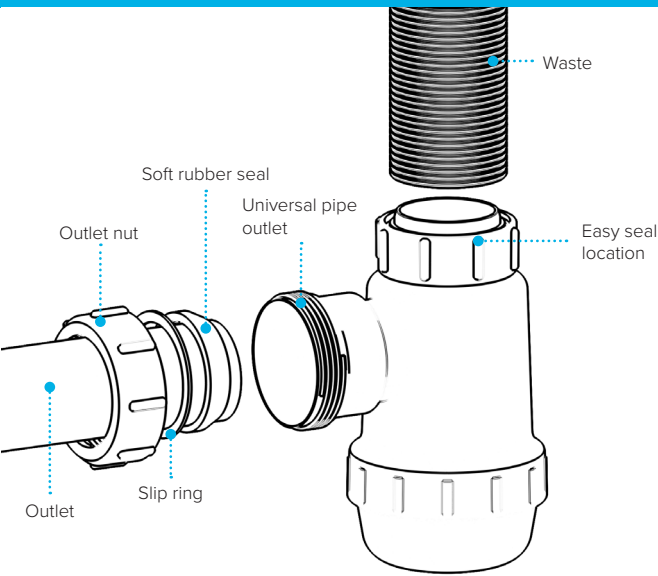

1½" Bottle Trap

WARNING

We accept no liability for products fitted incorrectly, and where the correct testing procedures have not been used, resulting in the escape of water.

Please note: Save this instruction sheet for future reference
IMPORTANT: DO NOT use plumber's putty to seal this fitting

Swivel "P" Traps

Product Code: WTP3276
Description: 1/4" Swivel 'P' Trap
Outlet: 32mm Seal: 75mm

Product Code: WTP4076
Description: 1/2" Swivel 'P' Trap
Outlet: 40mm Seal: 75mm

Swivel "S" Traps

Product Code: WTS3276
Description: 1/4" Swivel 'S' Trap
Outlet: 32mm Seal: 75mm

Product Code: WTS4076
Description: 1/2" Swivel 'S' Trap
Outlet: 40mm Seal: 75mm

Bottle Traps

Product Code: WTB3238
Description: 1/4" Bottle Trap
Seal: 38mm

Product Code: WTB3276
Description: 1/4" Bottle Trap
Seal: 75mm

Product Code: WTB4038
Description: 1/2" Bottle Trap
Seal: 38mm

Product Code: WTB4076
Description: 1/2" Bottle Trap
Seal: 75mm

Product Code: WTB32T
Description: 1/4" Telescopic Bottle Trap
Seal: 75mm

Product Code: WTB40T
Description: 1/2" Telescopic Bottle Trap
Seal: 75mm