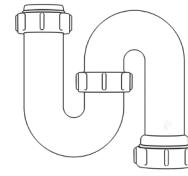

Swivel "P" Traps

Product Code: WTP3276
Description: 1/4" Swivel 'P' Trap
Outlet: 32mm Seal: 75mm

Product Code: WTP4076
Description: 1/2" Swivel 'P' Trap
Outlet: 40mm Seal: 75mm

Swivel "S" Traps

Product Code: WTS3276
Description: 1/4" Swivel 'S' Trap
Outlet: 32mm Seal: 75mm

Product Code: WTS4076
Description: 1/2" Swivel 'S' Trap
Outlet: 40mm Seal: 75mm

Bottle Traps

Product Code: WTB3238
Description: 1/4" Bottle Trap
Seal: 38mm

Product Code: WTB3276
Description: 1/4" Bottle Trap
Seal: 75mm

Product Code: WTB4038
Description: 1/2" Bottle Trap
Seal: 38mm

Product Code: WTB4076
Description: 1/2" Bottle Trap
Seal: 75mm

Product Code: WTB32T
Description: 1/4" Telescopic Bottle Trap
Seal: 75mm

Product Code: WTB40T
Description: 1/2" Telescopic Bottle Trap
Seal: 75mm

Product Code: WTST01
Description: 1/2" Sink Trap with Single 135° Nozzle
Seal: 75mm

Product Code: WTST02
Description: 1/2" Sink Trap with Twin 135° Nozzles
Seal: 75mm

Product Code: WTBNH01
Description: 1/2" Bowl & Half Kit
Seal: 75mm