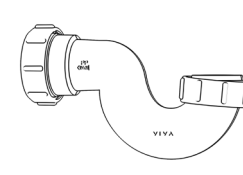

Product Code: WTS4076
Description: 1/2" Swivel 'S' Trap
Outlet: 40mm Seal: 75mm

Bottle Traps

Product Code: WTB3238
Description: 1/4" Bottle Trap
Seal: 38mm

Product Code: WTB3276
Description: 1/4" Bottle Trap
Seal: 75mm

Product Code: WTB4038
Description: 1/2" Bottle Trap
Seal: 38mm

Product Code: WTB4076
Description: 1/2" Bottle Trap
Seal: 75mm

Product Code: WTB32T
Description: 1/4" Telescopic Bottle Trap
Seal: 75mm

Product Code: WTB40T
Description: 1/2" Telescopic Bottle Trap
Seal: 75mm

Other Traps

Product Code: WTRT40
Description: 1/2" Swivel Running Trap
Seal: 75mm

Product Code: WTB4019
Description: 1/2" x 19mm Seal Bath Trap
Seal: 19mm

Product Code: WTB4050
Description: 1/2" x 50mm Seal Bath Trap
Seal: 50mm

Product Code: WTST01
Description: 1/2" Sink Trap with Single 135° Nozzle
Seal: 75mm

Product Code: WTST02
Description: 1/2" Sink Trap with Twin 135° Nozzles
Seal: 75mm

Product Code: WTBNH01
Description: 1/2" Bowl & Half Kit
Seal: 75mm