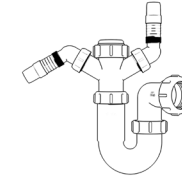

Product Code: WTB4038
Description: 1/2" Bottle Trap
Seal: 38mm

Product Code: WTB4076
Description: 1/2" Bottle Trap
Seal: 75mm

Product Code: WTB32T
Description: 1/4" Telescopic Bottle Trap
Seal: 75mm

Product Code: WTB40T
Description: 1/2" Telescopic Bottle Trap
Seal: 75mm

Other Traps

Product Code: WTRT40
Description: 1/2" Swivel Running Trap
Seal: 75mm

Product Code: WTB4019
Description: 1/2" x 19mm Seal Bath Trap
Seal: 19mm

Product Code: WTB4050
Description: 1/2" x 50mm Seal Bath Trap
Seal: 50mm

Product Code: WTST01
Description: 1/2" Sink Trap with Single 135° Nozzle
Seal: 75mm

Product Code: WTST02
Description: 1/2" Sink Trap with Twin 135° Nozzles
Seal: 75mm

Product Code: WTBNH01
Description: 1/2" Bowl & Half Kit
Seal: 75mm

Product Code: WTTP32
Description: 1/4" Telescopic 'P' Trap
Seal: 75mm

Product Code: WTTP40
Description: 1/2" Telescopic 'P' Trap
Seal: 75mm

Product Code: WTKT32CE
Description: 1/4" Straight Through Trap
Seal: 75mm