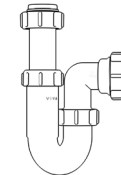

Product Code: WTB4038
Description: 1/2" Bottle Trap
Seal: 38mm

Product Code: WTB4076
Description: 1/2" Bottle Trap
Seal: 75mm

Product Code: WTB32T
Description: 1/4" Telescopic Bottle Trap
Seal: 75mm

Product Code: WTB40T
Description: 1/2" Telescopic Bottle Trap
Seal: 75mm

Other Traps

Product Code: WTRT40
Description: 1/2" Swivel Running Trap
Seal: 75mm

Product Code: WTB4019
Description: 1/2" x 19mm Seal Bath Trap
Seal: 19mm

Product Code: WTB4050
Description: 1/2" x 50mm Seal Bath Trap
Seal: 50mm

Product Code: WTST01
Description: 1/2" Sink Trap with Single 135° Nozzle
Seal: 75mm

Product Code: WTST02
Description: 1/2" Sink Trap with Twin 135° Nozzles
Seal: 75mm

Product Code: WTBNH01
Description: 1/2" Bowl & Half Kit
Seal: 75mm

Product Code: WTTP32
Description: 1/4" Telescopic 'P' Trap
Seal: 75mm

Product Code: WTTP40
Description: 1/2" Telescopic 'P' Trap
Seal: 75mm

Product Code: WTKT32CE
Description: 1/4" Straight Through Trap
Seal: 75mm