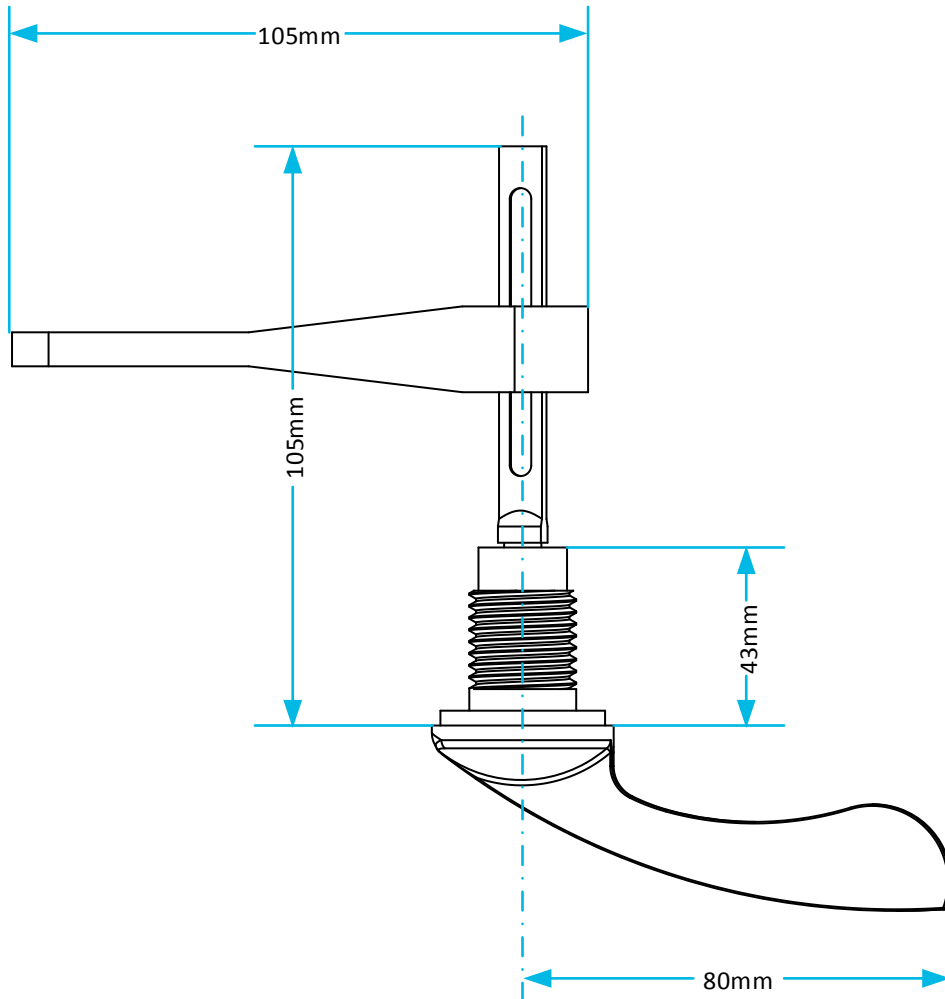

# Technical Data Sheet

© Viva Sanitary  
18/08/2015

Code:

**PP0008E**

Description:

**½" Toilet Handle Kit**