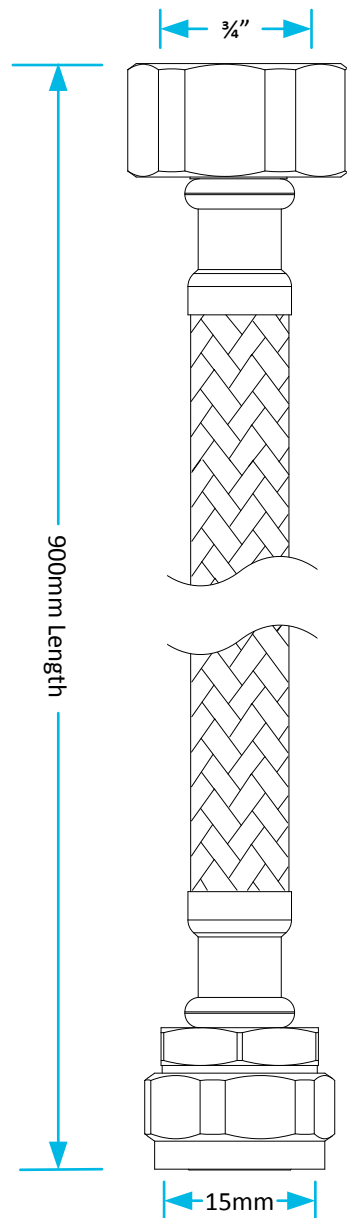

Technical DATA Sheet

Code:

SSH4/C

Description:

$\frac{3}{4}$ " x 15mm Flexible Connector
(900mm Length)