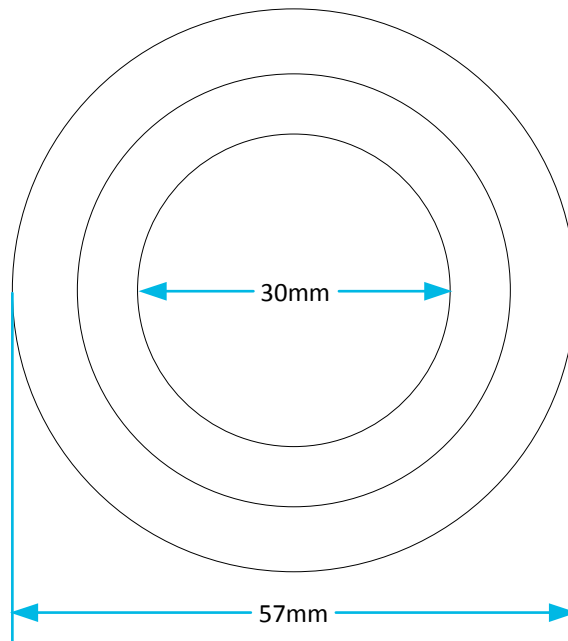

Technical Data Sheet

© Viva Sanitary
18/08/2015

Code:

PP0004

Description:

**Internal Flush Cone
(Black Rubber)**