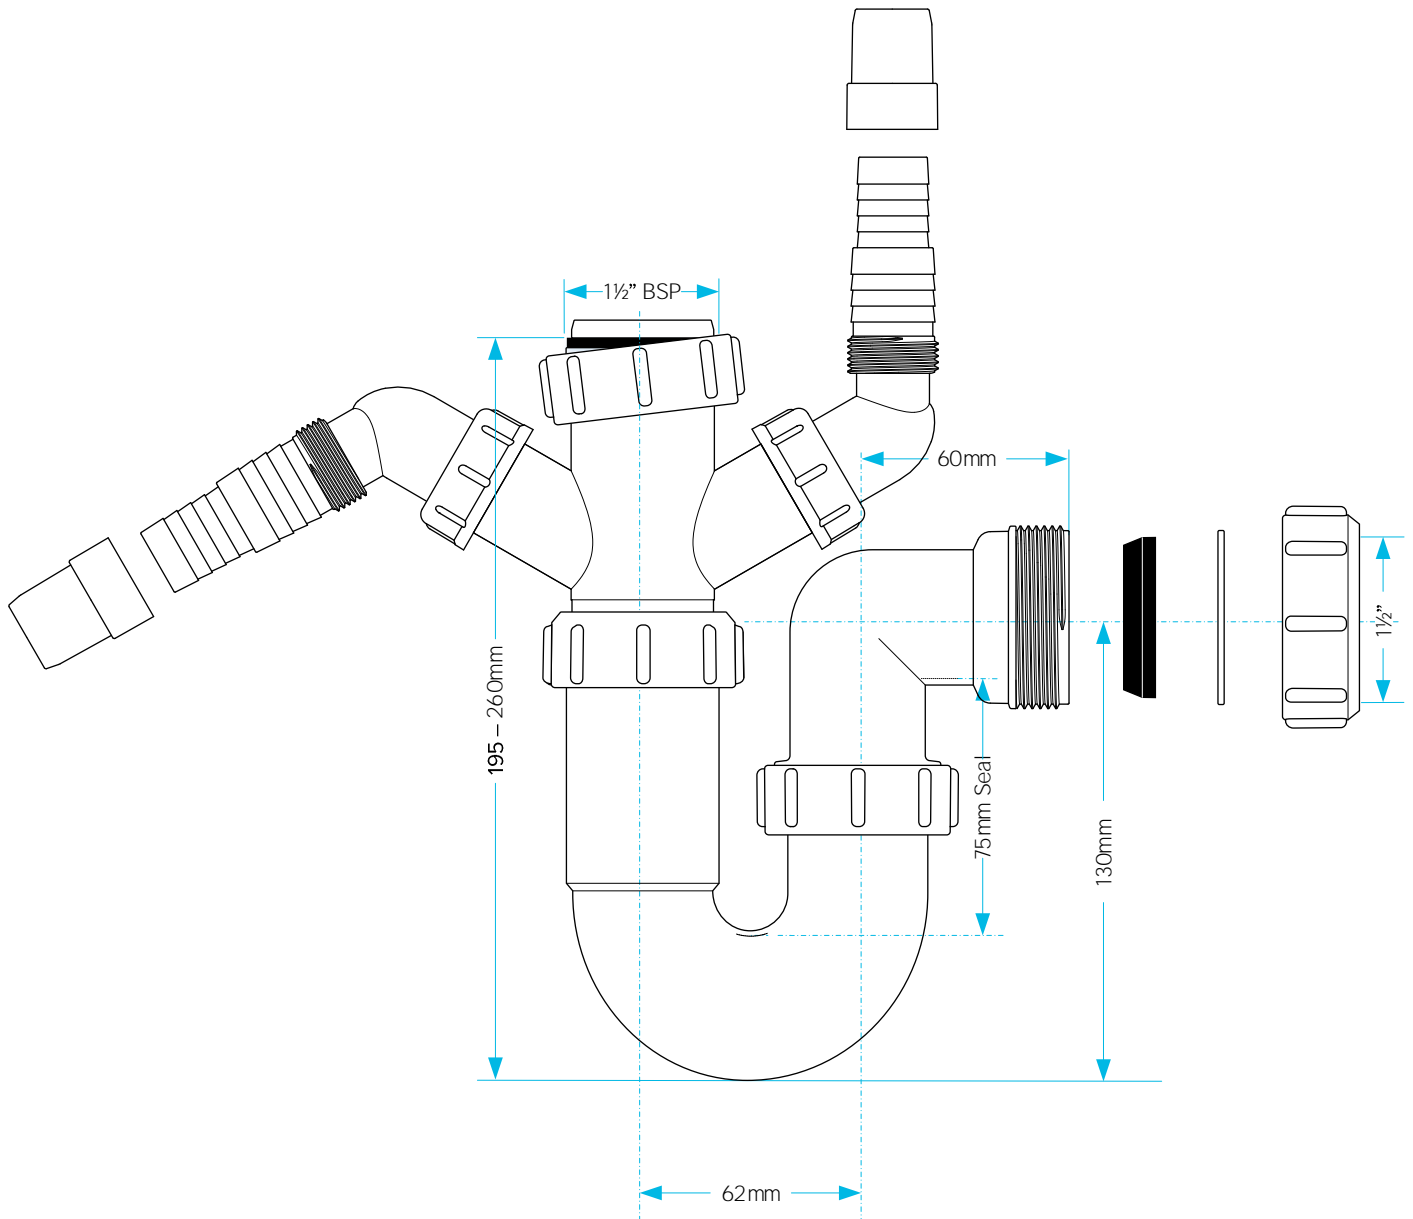

Technical Data Sheet

CODE: WTST02

DESCRIPTION: 1 1/2" Sink Trap (Twin Nozzle)

CATAGORY: Waste Traps

© Viva Sanitary
29/08/2018

DRAWN BY: RH

VERIFIED BY: AH