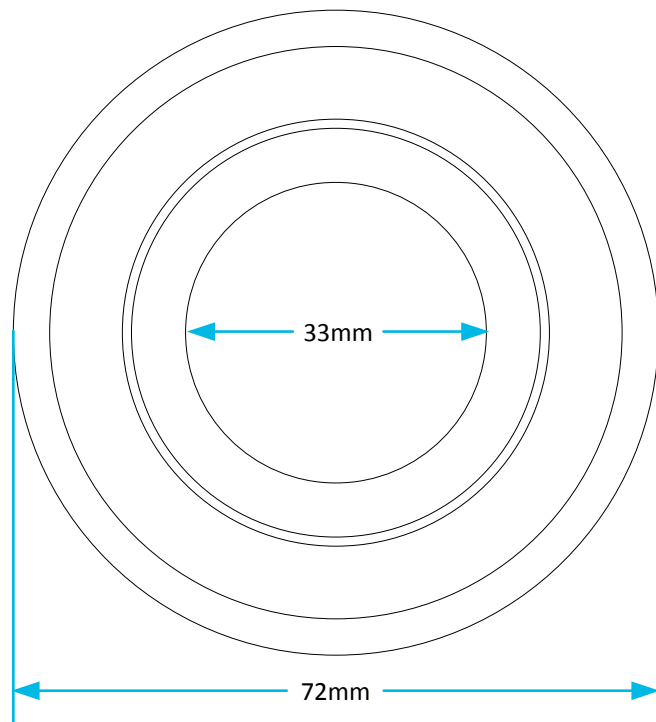

# Technical Data Sheet

© Viva Sanitary  
18/08/2015

Code:	<b>PP0004/B</b>	Description:	<b>External Flush Cone (White Rubber)</b>
-------	-----------------	--------------	---