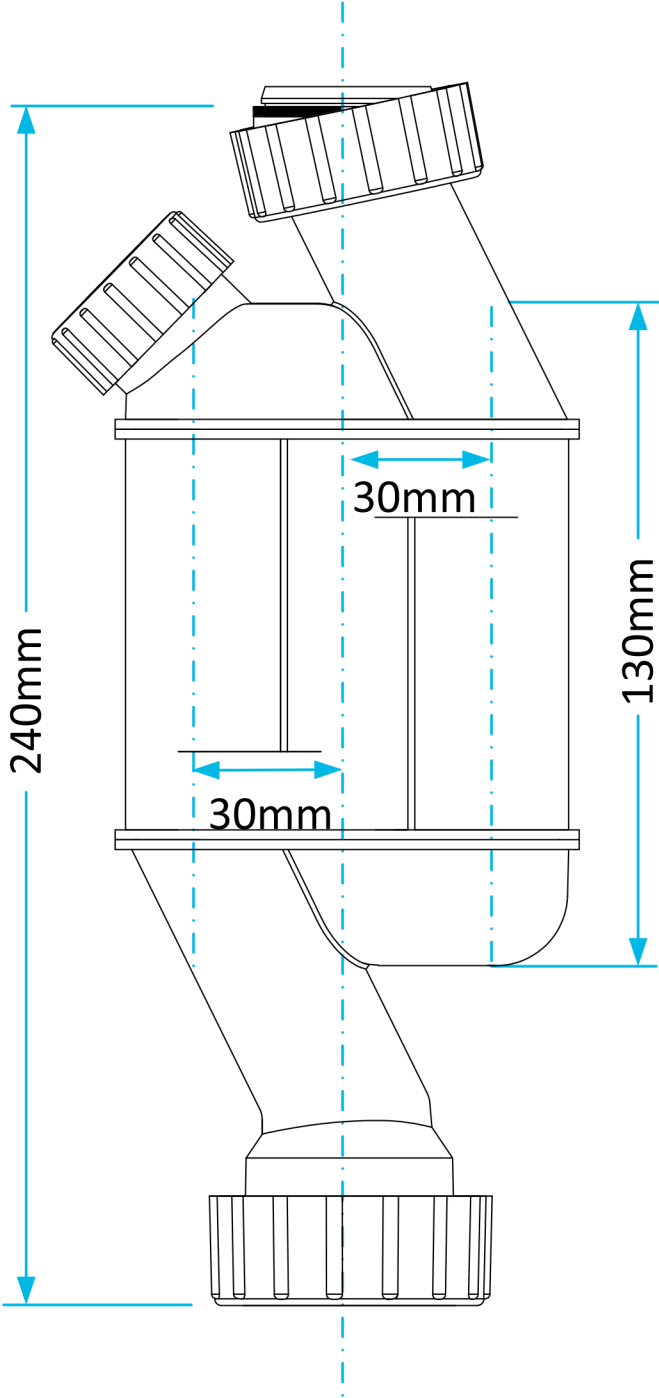

Technical Data Sheet

© Viva Sanitary
21/07/2014

Code:	WTKT32CE	Description:	32mm EASI-FLO Straight Through Trap
-------	----------	--------------	-------------------------------------