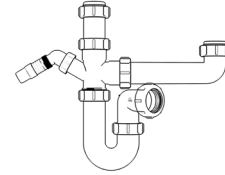

## Bottle Traps

Product Code: WTBT3238  
Description: 1¼" Bottle Trap  
Seal: 38mm

Product Code: WTBT3276  
Description: 1¼" Bottle Trap  
Seal: 75mm

Product Code: WTBT4038  
Description: 1½" Bottle Trap  
Seal: 38mm

Product Code: WTBT4076  
Description: 1½" Bottle Trap  
Seal: 75mm

Product Code: WTBT32T  
Description: 1¼" Telescopic Bottle Trap  
Seal: 75mm

Product Code: WTBT40T  
Description: 1½" Telescopic Bottle Trap  
Seal: 75mm

## Other Traps

Product Code: WTRT40  
Description: 1½" Swivel Running Trap  
Seal: 75mm

Product Code: WTB4019  
Description: 1½" x 19mm Seal Bath Trap  
Seal: 19mm

Product Code: WTB4050  
Description: 1½" x 50mm Seal Bath Trap  
Seal: 50mm

Product Code: WTST01  
Description: 1½" Sink Trap with Single 135° Nozzle  
Seal: 75mm

Product Code: WTST02  
Description: 1½" Sink Trap with Twin 135° Nozzles  
Seal: 75mm

Product Code: WTBNH01  
Description: 1½" Bowl & Half Kit  
Seal: 75mm