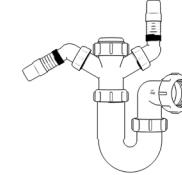

## Bottle Traps

Product Code: WTBT3238  
Description: 1¼" Bottle Trap  
Seal: 38mm

Product Code: WTBT3276  
Description: 1¼" Bottle Trap  
Seal: 75mm

Product Code: WTBT4038  
Description: 1½" Bottle Trap  
Seal: 38mm

Product Code: WTBT4076  
Description: 1½" Bottle Trap  
Seal: 75mm

Product Code: WTBT32T  
Description: 1¼" Telescopic Bottle Trap  
Seal: 75mm

Product Code: WTBT40T  
Description: 1½" Telescopic Bottle Trap  
Seal: 75mm

## Other Traps

Product Code: WTRT40  
Description: 1½" Swivel Running Trap  
Seal: 75mm

Product Code: WTB4019  
Description: 1½" x 19mm Seal Bath Trap  
Seal: 19mm

Product Code: WTB4050  
Description: 1½" x 50mm Seal Bath Trap  
Seal: 50mm

Product Code: WTST01  
Description: 1½" Sink Trap with Single 135° Nozzle  
Seal: 75mm

Product Code: WTST02  
Description: 1½" Sink Trap with Twin 135° Nozzles  
Seal: 75mm

Product Code: WTBNH01  
Description: 1½" Bowl & Half Kit  
Seal: 75mm