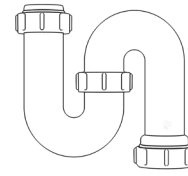

## Swivel "P" Traps

Product Code: WTP3276  
Description: 1¼" Swivel 'P' Trap  
Outlet: 32mm Seal: 75mm

Product Code: WTP4076  
Description: 1½" Swivel 'P' Trap  
Outlet: 40mm Seal: 75mm

## Swivel "S" Traps

Product Code: WTS3276  
Description: 1¼" Swivel 'S' Trap  
Outlet: 32mm Seal: 75mm

Product Code: WTS4076  
Description: 1½" Swivel 'S' Trap  
Outlet: 40mm Seal: 75mm

## Bottle Traps

Product Code: WTBT3238  
Description: 1¼" Bottle Trap  
Seal: 38mm

Product Code: WTBT3276  
Description: 1¼" Bottle Trap  
Seal: 75mm

Product Code: WTBT4038  
Description: 1½" Bottle Trap  
Seal: 38mm

Product Code: WTBT4076  
Description: 1½" Bottle Trap  
Seal: 75mm

Product Code: WTBT32T  
Description: 1¼" Telescopic Bottle Trap  
Seal: 75mm

Product Code: WTBT40T  
Description: 1½" Telescopic Bottle Trap  
Seal: 75mm