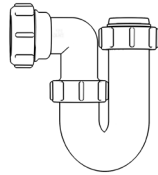

## WARNING

We accept no liability for products fitted incorrectly, and where the correct testing procedures have not been used, resulting in the escape of water.

Please note: Save this instruction sheet for future reference  
**IMPORTANT: DO NOT use plumber's putty to seal this fitting**

## Swivel "P" Traps

Product Code: WTP3276  
Description: 1¼" Swivel 'P' Trap  
Outlet: 32mm Seal: 75mm

Product Code: WTP4076  
Description: 1½" Swivel 'P' Trap  
Outlet: 40mm Seal: 75mm

Product Code: WTST01  
Description: 1½" Sink Trap with Single 135° Nozzle  
Seal: 75mm

Product Code: WTST02  
Description: 1½" Sink Trap with Twin 135° Nozzles  
Seal: 75mm

Product Code: WTBNH01  
Description: 1½" Bowl & Half Kit  
Seal: 75mm

Product Code: WTSH40  
Description: 1½" Shower Trap (50mm Tray)  
Seal: 50mm

Product Code: WTSH90  
Description: 1½" Shower Trap (90mm Tray)  
Seal: 50mm

Product Code: WTWM01  
Description: 1½" Standpipe Trap  
Seal: 75mm