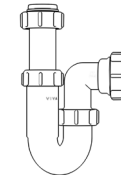

## Bottle Traps

Product Code: WTBT3238  
Description: 1¼" Bottle Trap  
Seal: 38mm

Product Code: WTBT3276  
Description: 1¼" Bottle Trap  
Seal: 75mm

Product Code: WTBT4038  
Description: 1½" Bottle Trap  
Seal: 38mm

Product Code: WTBT4076  
Description: 1½" Bottle Trap  
Seal: 75mm

Product Code: WTBT32T  
Description: 1¼" Telescopic Bottle Trap  
Seal: 75mm

Product Code: WTBT40T  
Description: 1½" Telescopic Bottle Trap  
Seal: 75mm

## Other Traps

Product Code: WTRT40  
Description: 1½" Swivel Running Trap  
Seal: 75mm

Product Code: WTB4019  
Description: 1½" x 19mm Seal Bath Trap  
Seal: 19mm

Product Code: WTB4050  
Description: 1½" x 50mm Seal Bath Trap  
Seal: 50mm

Product Code: WTST01  
Description: 1½" Sink Trap with Single 135° Nozzle  
Seal: 75mm

Product Code: WTST02  
Description: 1½" Sink Trap with Twin 135° Nozzles  
Seal: 75mm

Product Code: WTBNH01  
Description: 1½" Bowl & Half Kit  
Seal: 75mm