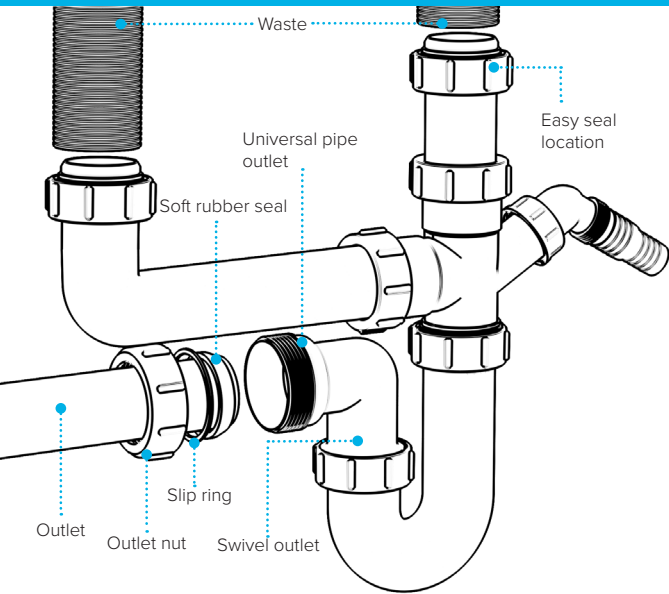

1½" Bowl & Half Kit

WARNING

We accept no liability for products fitted incorrectly, and where the correct testing procedures have not been used, resulting in the escape of water.

Please note: Save this instruction sheet for future reference
IMPORTANT: DO NOT use plumber's putty to seal this fitting

UK - Units 1-3 Capitol Trading Park, Kirkby Bank Road, Knowsley Industrial Estate, Liverpool, L33 7SY
EU - Authorised Rep Compliance Ltd., GroundFloor, 71 Lower Baggot Street, Dublin, D02 P593, Ireland.

For more information please contact us:

Tel: 0151 546 0531 E-mail: sales@vivasanitary.co.uk

Swivel "P" Traps

Swivel "S" Traps

Bottle Traps

Other Traps

Join Pro+ Installers club for exclusive benefits.

vivasanitary.co.uk/pro

Installation videos and further information available now.