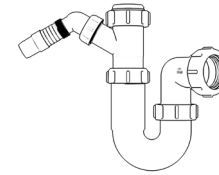

Product Code: WTBT4076  
Description: 1½" Bottle Trap  
Seal: 75mm

Product Code: WTBT32T  
Description: 1¼" Telescopic Bottle Trap  
Seal: 75mm

Product Code: WTBT40T  
Description: 1½" Telescopic Bottle Trap  
Seal: 75mm

## Other Traps

Product Code: WTRT40  
Description: 1½" Swivel Running Trap  
Seal: 75mm

Product Code: WTB4019  
Description: 1½" x 19mm Seal Bath Trap  
Seal: 19mm

Product Code: WTB4050  
Description: 1½" x 50mm Seal Bath Trap  
Seal: 50mm

Product Code: WTST01  
Description: 1½" Sink Trap with Single 135° Nozzle  
Seal: 75mm

Product Code: WTST02  
Description: 1½" Sink Trap with Twin 135° Nozzles  
Seal: 75mm

Product Code: WTBNH01  
Description: 1½" Bowl & Half Kit  
Seal: 75mm

Product Code: WTTP32  
Description: 1¼" Telescopic 'P' Trap  
Seal: 75mm

Product Code: WTTP40  
Description: 1½" Telescopic 'P' Trap  
Seal: 75mm

Product Code: WTKT32CE  
Description: 1¼" Straight Through Trap  
Seal: 75mm