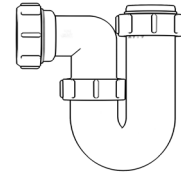

## Swivel "P" Traps

Product Code: WTP3276  
Description: 1¼" Swivel 'P' Trap  
Outlet: 32mm Seal: 75mm

Product Code: WTP4076  
Description: 1½" Swivel 'P' Trap  
Outlet: 40mm Seal: 75mm

## Swivel "S" Traps

Product Code: WTS3276  
Description: 1¼" Swivel 'S' Trap  
Outlet: 32mm Seal: 75mm

Product Code: WTS4076  
Description: 1½" Swivel 'S' Trap  
Outlet: 40mm Seal: 75mm

## Bottle Traps

Product Code: WTBT3238  
Description: 1¼" Bottle Trap  
Seal: 38mm

Product Code: WTBT3276  
Description: 1¼" Bottle Trap  
Seal: 75mm

Product Code: WTBT4038  
Description: 1½" Bottle Trap  
Seal: 38mm

Product Code: WTST01  
Description: 1½" Sink Trap with Single 135° Nozzle  
Seal: 75mm

Product Code: WTST02  
Description: 1½" Sink Trap with Twin 135° Nozzles  
Seal: 75mm

Product Code: WTBNH01  
Description: 1½" Bowl & Half Kit  
Seal: 75mm