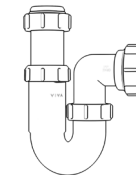

Product Code: WTBT4076  
Description: 1½" Bottle Trap  
Seal: 75mm

Product Code: WTBT32T  
Description: 1¼" Telescopic Bottle Trap  
Seal: 75mm

Product Code: WTBT40T  
Description: 1½" Telescopic Bottle Trap  
Seal: 75mm

## Other Traps

Product Code: WTRT40  
Description: 1½" Swivel Running Trap  
Seal: 75mm

Product Code: WTB4019  
Description: 1½" x 19mm Seal Bath Trap  
Seal: 19mm

Product Code: WTB4050  
Description: 1½" x 50mm Seal Bath Trap  
Seal: 50mm

Product Code: WTST01  
Description: 1½" Sink Trap with Single 135° Nozzle  
Seal: 75mm

Product Code: WTST02  
Description: 1½" Sink Trap with Twin 135° Nozzles  
Seal: 75mm

Product Code: WTBNH01  
Description: 1½" Bowl & Half Kit  
Seal: 75mm

Product Code: WTTP32  
Description: 1¼" Telescopic 'P' Trap  
Seal: 75mm

Product Code: WTTP40  
Description: 1½" Telescopic 'P' Trap  
Seal: 75mm

Product Code: WTKT32CE  
Description: 1¼" Straight Through Trap  
Seal: 75mm