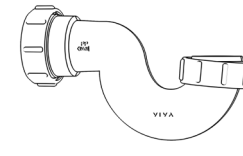

## Bottle Traps

Product Code: WTBT3238  
Description: 1¼" Bottle Trap  
Seal: 38mm

Product Code: WTBT3276  
Description: 1¼" Bottle Trap  
Seal: 75mm

Product Code: WTBT4038  
Description: 1½" Bottle Trap  
Seal: 38mm

Product Code: WTBT4076  
Description: 1½" Bottle Trap  
Seal: 75mm

Product Code: WTBT32T  
Description: 1¼" Telescopic Bottle Trap  
Seal: 75mm

Product Code: WTBT40T  
Description: 1½" Telescopic Bottle Trap  
Seal: 75mm

## Other Traps

Product Code: WTRT40  
Description: 1½" Swivel Running Trap  
Seal: 75mm

Product Code: WTB4019  
Description: 1½" x 19mm Seal Bath Trap  
Seal: 19mm

Product Code: WTB4050  
Description: 1½" x 50mm Seal Bath Trap  
Seal: 50mm

Product Code: WTST01  
Description: 1½" Sink Trap with Single 135° Nozzle  
Seal: 75mm

Product Code: WTST02  
Description: 1½" Sink Trap with Twin 135° Nozzles  
Seal: 75mm

Product Code: WTBNH01  
Description: 1½" Bowl & Half Kit  
Seal: 75mm