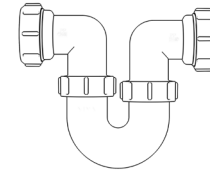

## Bottle Traps

Product Code: WTBT3238  
Description: 1¼" Bottle Trap  
Seal: 38mm

Product Code: WTBT3276  
Description: 1¼" Bottle Trap  
Seal: 75mm

Product Code: WTBT4038  
Description: 1½" Bottle Trap  
Seal: 38mm

Product Code: WTBT4076  
Description: 1½" Bottle Trap  
Seal: 75mm

Product Code: WTBT32T  
Description: 1¼" Telescopic Bottle Trap  
Seal: 75mm

Product Code: WTBT40T  
Description: 1½" Telescopic Bottle Trap  
Seal: 75mm

## Other Traps

Product Code: WTRT40  
Description: 1½" Swivel Running Trap  
Seal: 75mm

Product Code: WTB4019  
Description: 1½" x 19mm Seal Bath Trap  
Seal: 19mm

Product Code: WTB4050  
Description: 1½" x 50mm Seal Bath Trap  
Seal: 50mm

Product Code: WTST01  
Description: 1½" Sink Trap with Single 135° Nozzle  
Seal: 75mm

Product Code: WTST02  
Description: 1½" Sink Trap with Twin 135° Nozzles  
Seal: 75mm

Product Code: WTBNH01  
Description: 1½" Bowl & Half Kit  
Seal: 75mm