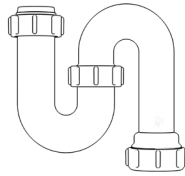

## Swivel "P" Traps

Product Code: WTP3276  
Description: 1¼" Swivel 'P' Trap  
Outlet: 32mm Seal: 75mm

Product Code: WTP4076  
Description: 1½" Swivel 'P' Trap  
Outlet: 40mm Seal: 75mm

## Swivel "S" Traps

Product Code: WTS3276  
Description: 1¼" Swivel 'S' Trap  
Outlet: 32mm Seal: 75mm

Product Code: WTS4076  
Description: 1½" Swivel 'S' Trap  
Outlet: 40mm Seal: 75mm

## Bottle Traps

Product Code: WTBT3238  
Description: 1¼" Bottle Trap  
Seal: 38mm

Product Code: WTBT3276  
Description: 1¼" Bottle Trap  
Seal: 75mm

Product Code: WTBT4038  
Description: 1½" Bottle Trap  
Seal: 38mm

Product Code: WTBT4076  
Description: 1½" Bottle Trap  
Seal: 75mm

Product Code: WTBT32T  
Description: 1¼" Telescopic Bottle Trap  
Seal: 75mm

Product Code: WTBT40T  
Description: 1½" Telescopic Bottle Trap  
Seal: 75mm