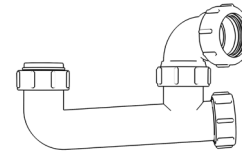

## Bottle Traps

Product Code: WTBT3238  
Description: 1¼" Bottle Trap  
Seal: 38mm

Product Code: WTBT3276  
Description: 1¼" Bottle Trap  
Seal: 75mm

Product Code: WTBT4038  
Description: 1½" Bottle Trap  
Seal: 38mm

Product Code: WTBT4076  
Description: 1½" Bottle Trap  
Seal: 75mm

Product Code: WTBT32T  
Description: 1¼" Telescopic Bottle Trap  
Seal: 75mm

Product Code: WTBT40T  
Description: 1½" Telescopic Bottle Trap  
Seal: 75mm

## Other Traps

Product Code: WTRT40  
Description: 1½" Swivel Running Trap  
Seal: 75mm

Product Code: WTB4019  
Description: 1½" x 19mm Seal Bath Trap  
Seal: 19mm

Product Code: WTB4050  
Description: 1½" x 50mm Seal Bath Trap  
Seal: 50mm

Product Code: WTST01  
Description: 1½" Sink Trap with Single 135° Nozzle  
Seal: 75mm

Product Code: WTST02  
Description: 1½" Sink Trap with Twin 135° Nozzles  
Seal: 75mm

Product Code: WTBNH01  
Description: 1½" Bowl & Half Kit  
Seal: 75mm