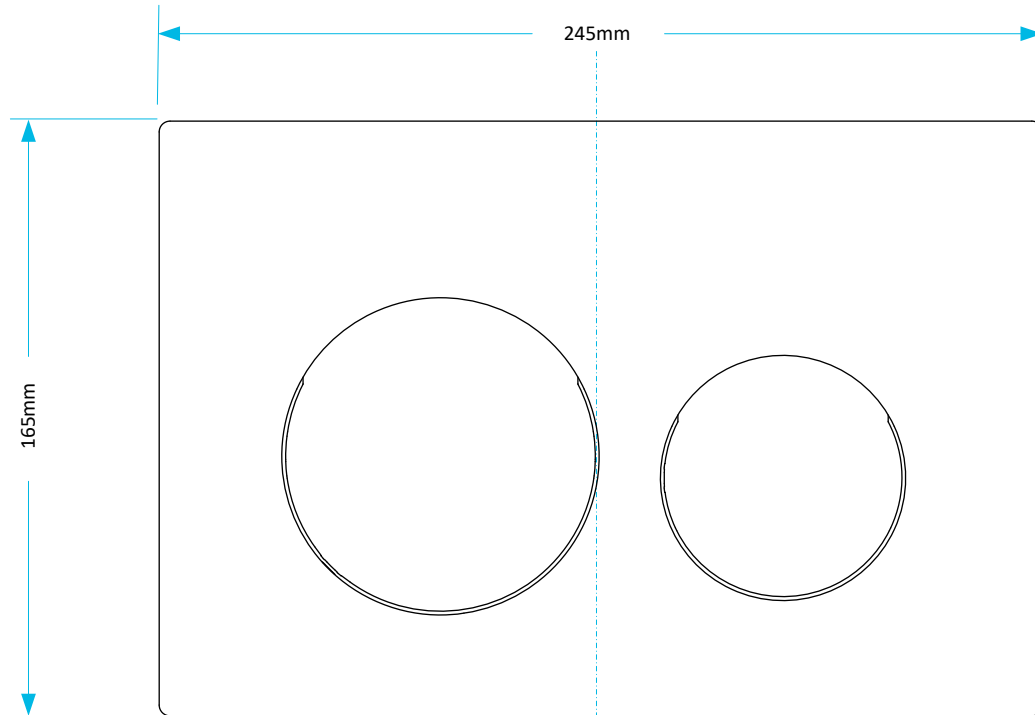

Technical Data Sheet

CODE:

ULTRA10

DESCRIPTION:

Skylo Ultra10 Gloss Chrome Dual Flush Plate

CATAGORY:

Cisterns

© Viva Sanitary
03/04/2023

DRAWN BY:

RH

VERIFIED BY:

AH