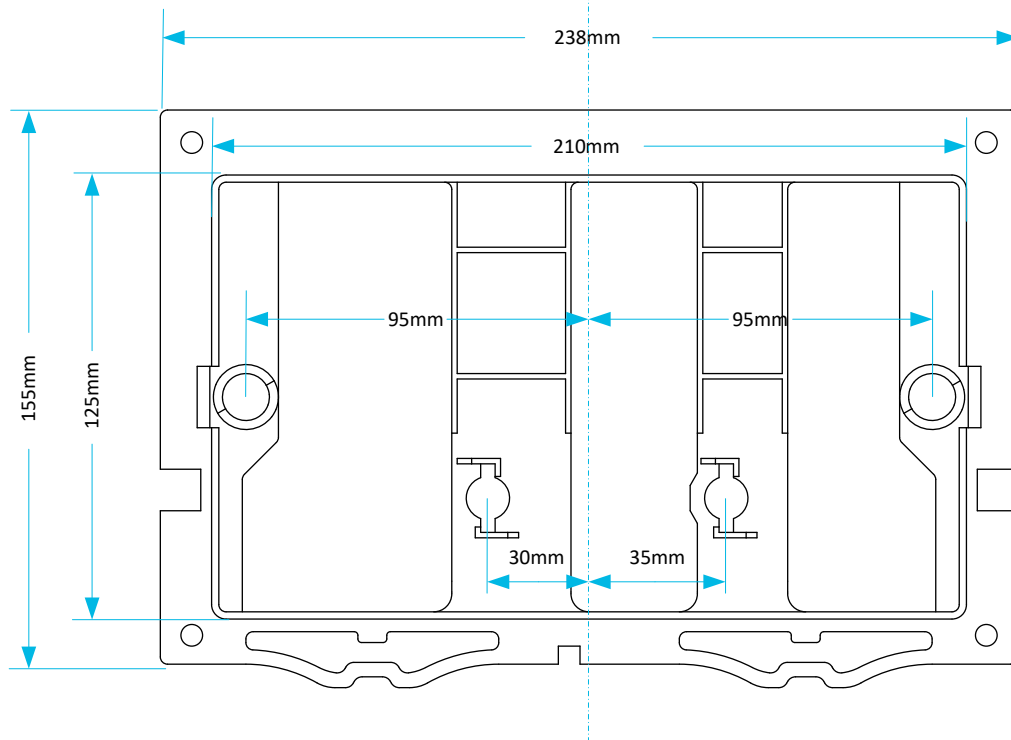

Technical Data Sheet

CODE:

ULTRA10

DESCRIPTION:

Skylo Ultra10 Gloss Chrome Dual Flush Plate

CATAGORY:

Cisterns

© Viva Sanitary
03/04/2023