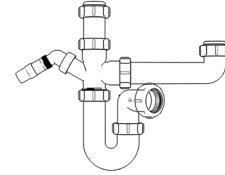

Product Code: WTBT3276
Description: 1½" Bottle Trap
Seal: 75mm

Product Code: WTBT4038
Description: 1½" Bottle Trap
Seal: 38mm

Product Code: WTBT4076
Description: 1½" Bottle Trap
Seal: 75mm

Product Code: WTBT32T
Description: 1¼" Telescopic Bottle Trap
Seal: 75mm

Product Code: WTBT40T
Description: 1½" Telescopic Bottle Trap
Seal: 75mm

Other Traps

Product Code: WTRT40
Description: 1½" Swivel Running Trap
Seal: 75mm

Product Code: WTB4019
Description: 1½" x 19mm Seal Bath Trap
Seal: 19mm

Product Code: WTB4050
Description: 1½" x 50mm Seal Bath Trap
Seal: 50mm

Product Code: WTST01
Description: 1½" Sink Trap with Single 135° Nozzle
Seal: 75mm

Product Code: WTST02
Description: 1½" Sink Trap with Twin 135° Nozzles
Seal: 75mm

Product Code: WTBNH01
Description: 1½" Bowl & Half Kit
Seal: 75mm

Product Code: WTTP32
Description: 1¼" Telescopic 'P' Trap
Seal: 75mm

Product Code: WTTP40
Description: 1½" Telescopic 'P' Trap
Seal: 75mm