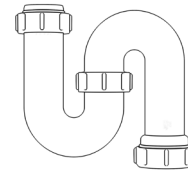

For more information please contact us:
Tel: 0151 546 0531 E-mail: sales@vivasanitary.co.uk

Swivel "P" Traps

Product Code: WTP3276
Description: 1¼" Swivel 'P' Trap
Outlet: 32mm Seal: 75mm

Product Code: WTP4076
Description: 1½" Swivel 'P' Trap
Outlet: 40mm Seal: 75mm

Swivel "S" Traps

Product Code: WTS3276
Description: 1¼" Swivel 'S' Trap
Outlet: 32mm Seal: 75mm

Product Code: WTS4076
Description: 1½" Swivel 'S' Trap
Outlet: 40mm Seal: 75mm

Bottle Traps

Product Code: WTBT3238
Description: 1¼" Bottle Trap
Seal: 38mm

Product Code: WTBT3276
Description: 1½" Bottle Trap
Seal: 75mm

Product Code: WTBT4038
Description: 1½" Bottle Trap
Seal: 38mm

Product Code: WTBT4076
Description: 1½" Bottle Trap
Seal: 75mm

Product Code: WTBT32T
Description: 1¼" Telescopic Bottle Trap
Seal: 75mm

Product Code: WTB4050
Description: 1½" x 50mm Seal Bath Trap
Seal: 50mm

Product Code: WTST01
Description: 1½" Sink Trap with Single 135° Nozzle
Seal: 75mm

Product Code: WTST02
Description: 1½" Sink Trap with Twin 135° Nozzles
Seal: 75mm