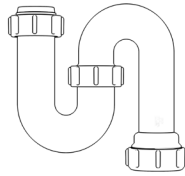

For more information please contact us:
Tel: 0151 546 0531 E-mail: sales@vivasanitary.co.uk

Swivel "P" Traps

Product Code: WTP3276
Description: 1¼" Swivel 'P' Trap
Outlet: 32mm Seal: 75mm

Product Code: WTP4076
Description: 1½" Swivel 'P' Trap
Outlet: 40mm Seal: 75mm

Swivel "S" Traps

Product Code: WTS3276
Description: 1¼" Swivel 'S' Trap
Outlet: 32mm Seal: 75mm

Product Code: WTS4076
Description: 1½" Swivel 'S' Trap
Outlet: 40mm Seal: 75mm

Bottle Traps

Product Code: WTBT3238
Description: 1¼" Bottle Trap
Seal: 38mm

Product Code: WTBT3276
Description: 1½" Bottle Trap
Seal: 75mm

Product Code: WTBT4038
Description: 1½" Bottle Trap
Seal: 38mm

Product Code: WTBT4076
Description: 1½" Bottle Trap
Seal: 75mm

Product Code: WTBT32T
Description: 1¼" Telescopic Bottle Trap
Seal: 75mm

Product Code: WTB4050
Description: 1½" x 50mm Seal Bath Trap
Seal: 50mm

Product Code: WTST01
Description: 1½" Sink Trap with Single 135° Nozzle
Seal: 75mm

Product Code: WTST02
Description: 1½" Sink Trap with Twin 135° Nozzles
Seal: 75mm