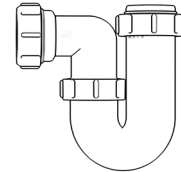

1¼" Swivel 'P' Trap

WARNING

We accept no liability for products fitted incorrectly, and where the correct testing procedures have not been used, resulting in the escape of water.

Please note: Save this instruction sheet for future reference
IMPORTANT: DO NOT use plumber's putty to seal this fitting

For more information please contact us:
Tel: 0151 546 0531 E-mail: sales@vivasanitary.co.uk

Swivel "P" Traps

Product Code: WTP3276
Description: 1¼" Swivel 'P' Trap
Outlet: 32mm Seal: 75mm

Product Code: WTP4076
Description: 1½" Swivel 'P' Trap
Outlet: 40mm Seal: 75mm

Product Code: WTBT3276
Description: 1½" Bottle Trap
Seal: 75mm

Product Code: WTBT4038
Description: 1½" Bottle Trap
Seal: 38mm

Product Code: WTBT4076
Description: 1½" Bottle Trap
Seal: 75mm

Product Code: WTBT32T
Description: 1¼" Telescopic Bottle Trap
Seal: 75mm

Product Code: WTB4050
Description: 1½" x 50mm Seal Bath Trap
Seal: 50mm

Product Code: WTST01
Description: 1½" Sink Trap with Single 135° Nozzle
Seal: 75mm

Product Code: WTST02
Description: 1½" Sink Trap with Twin 135° Nozzles
Seal: 75mm