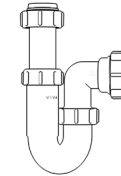

Product Code: WTBT3276
Description: 1½" Bottle Trap
Seal: 75mm

Product Code: WTBT4038
Description: 1½" Bottle Trap
Seal: 38mm

Product Code: WTBT4076
Description: 1½" Bottle Trap
Seal: 75mm

Product Code: WTBT32T
Description: 1¼" Telescopic Bottle Trap
Seal: 75mm

Product Code: WTBT40T
Description: 1½" Telescopic Bottle Trap
Seal: 75mm

Other Traps

Product Code: WTRT40
Description: 1½" Swivel Running Trap
Seal: 75mm

Product Code: WTB4019
Description: 1½" x 19mm Seal Bath Trap
Seal: 19mm

Product Code: WTB4050
Description: 1½" x 50mm Seal Bath Trap
Seal: 50mm

Product Code: WTST01
Description: 1½" Sink Trap with Single 135° Nozzle
Seal: 75mm

Product Code: WTST02
Description: 1½" Sink Trap with Twin 135° Nozzles
Seal: 75mm

Product Code: WTBNH01
Description: 1½" Bowl & Half Kit
Seal: 75mm

Product Code: WTTP32
Description: 1¼" Telescopic 'P' Trap
Seal: 75mm

Product Code: WTTP40
Description: 1½" Telescopic 'P' Trap
Seal: 75mm