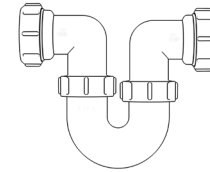

Swivel "S" Traps

Product Code: WTS3276
Description: 1¼" Swivel 'S' Trap
Outlet: 32mm Seal: 75mm

Product Code: WTS4076
Description: 1½" Swivel 'S' Trap
Outlet: 40mm Seal: 75mm

Bottle Traps

Product Code: WTBT3238
Description: 1¼" Bottle Trap
Seal: 38mm

Product Code: WTBT3276
Description: 1½" Bottle Trap
Seal: 75mm

Product Code: WTBT4038
Description: 1½" Bottle Trap
Seal: 38mm

Product Code: WTBT4076
Description: 1½" Bottle Trap
Seal: 75mm

Product Code: WTBT32T
Description: 1¼" Telescopic Bottle Trap
Seal: 75mm

Product Code: WTBT40T
Description: 1½" Telescopic Bottle Trap
Seal: 75mm

Other Traps

Product Code: WTRT40
Description: 1½" Swivel Running Trap
Seal: 75mm

Product Code: WTB4019
Description: 1½" x 19mm Seal Bath Trap
Seal: 19mm

Product Code: WTB4050
Description: 1½" x 50mm Seal Bath Trap
Seal: 50mm

Product Code: WTST01
Description: 1½" Sink Trap with Single 135° Nozzle
Seal: 75mm

Product Code: WTST02
Description: 1½" Sink Trap with Twin 135° Nozzles
Seal: 75mm