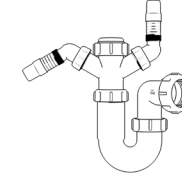

Product Code: WTBT3276
Description: 1½" Bottle Trap
Seal: 75mm

Product Code: WTBT4038
Description: 1½" Bottle Trap
Seal: 38mm

Product Code: WTBT4076
Description: 1½" Bottle Trap
Seal: 75mm

Product Code: WTBT32T
Description: 1¼" Telescopic Bottle Trap
Seal: 75mm

Product Code: WTBT40T
Description: 1½" Telescopic Bottle Trap
Seal: 75mm

Other Traps

Product Code: WTRT40
Description: 1½" Swivel Running Trap
Seal: 75mm

Product Code: WTB4019
Description: 1½" x 19mm Seal Bath Trap
Seal: 19mm

Product Code: WTB4050
Description: 1½" x 50mm Seal Bath Trap
Seal: 50mm

Product Code: WTST01
Description: 1½" Sink Trap with Single 135° Nozzle
Seal: 75mm

Product Code: WTST02
Description: 1½" Sink Trap with Twin 135° Nozzles
Seal: 75mm

Product Code: WTBNH01
Description: 1½" Bowl & Half Kit
Seal: 75mm

Product Code: WTTP32
Description: 1¼" Telescopic 'P' Trap
Seal: 75mm

Product Code: WTTP40
Description: 1½" Telescopic 'P' Trap
Seal: 75mm