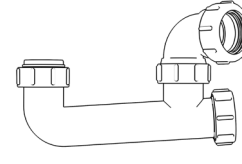

Product Code: WTBT3276
Description: 1½" Bottle Trap
Seal: 75mm

Product Code: WTBT4038
Description: 1½" Bottle Trap
Seal: 38mm

Product Code: WTBT4076
Description: 1½" Bottle Trap
Seal: 75mm

Product Code: WTBT32T
Description: 1¼" Telescopic Bottle Trap
Seal: 75mm

Product Code: WTBT40T
Description: 1½" Telescopic Bottle Trap
Seal: 75mm

Other Traps

Product Code: WTRT40
Description: 1½" Swivel Running Trap
Seal: 75mm

Product Code: WTB4019
Description: 1½" x 19mm Seal Bath Trap
Seal: 19mm

Product Code: WTB4050
Description: 1½" x 50mm Seal Bath Trap
Seal: 50mm

Product Code: WTST01
Description: 1½" Sink Trap with Single 135° Nozzle
Seal: 75mm

Product Code: WTST02
Description: 1½" Sink Trap with Twin 135° Nozzles
Seal: 75mm

Product Code: WTBNH01
Description: 1½" Bowl & Half Kit
Seal: 75mm

Product Code: WTTP32
Description: 1¼" Telescopic 'P' Trap
Seal: 75mm

Product Code: WTTP40
Description: 1½" Telescopic 'P' Trap
Seal: 75mm