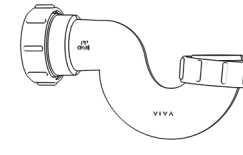

Swivel "S" Traps

Product Code: WTS3276
Description: 1¼" Swivel 'S' Trap
Outlet: 32mm Seal: 75mm

Product Code: WTS4076
Description: 1½" Swivel 'S' Trap
Outlet: 40mm Seal: 75mm

Bottle Traps

Product Code: WTBT3238
Description: 1¼" Bottle Trap
Seal: 38mm

Product Code: WTBT3276
Description: 1½" Bottle Trap
Seal: 75mm

Product Code: WTBT4038
Description: 1½" Bottle Trap
Seal: 38mm

Product Code: WTBT4076
Description: 1½" Bottle Trap
Seal: 75mm

Product Code: WTBT32T
Description: 1¼" Telescopic Bottle Trap
Seal: 75mm

Product Code: WTBT40T
Description: 1½" Telescopic Bottle Trap
Seal: 75mm

Other Traps

Product Code: WTRT40
Description: 1½" Swivel Running Trap
Seal: 75mm

Product Code: WTB4019
Description: 1½" x 19mm Seal Bath Trap
Seal: 19mm

Product Code: WTB4050
Description: 1½" x 50mm Seal Bath Trap
Seal: 50mm

Product Code: WTST01
Description: 1½" Sink Trap with Single 135° Nozzle
Seal: 75mm

Product Code: WTST02
Description: 1½" Sink Trap with Twin 135° Nozzles
Seal: 75mm