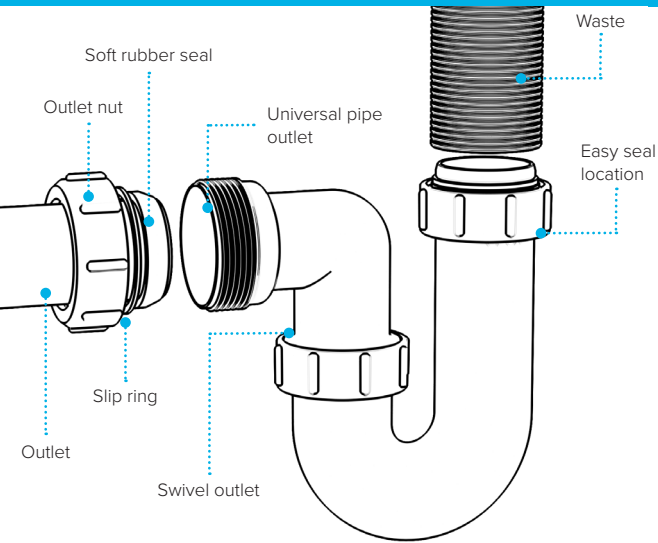

1¼" Swivel 'P' Trap

WARNING

We accept no liability for products fitted incorrectly, and where the correct testing procedures have not been used, resulting in the escape of water.

Please note: Save this instruction sheet for future reference
IMPORTANT: DO NOT use plumber's putty to seal this fitting

Product Code: WTB4050
Description: 1½" x 50mm Seal Bath Trap
Seal: 50mm

Product Code: WTST01
Description: 1½" Sink Trap with Single 135° Nozzle
Seal: 75mm

Product Code: WTST02
Description: 1½" Sink Trap with Twin 135° Nozzles
Seal: 75mm

Product Code: WTKT32CE
Description: 1½" Straight Through Trap
Seal: 75mm

Product Code: WTS40
Description: 1½" Shower Trap (50mm Tray)
Seal: 50mm

Product Code: WTS40
Description: 1½" Shower Trap (90mm Tray)
Seal: 50mm

Product Code: WTWM01
Description: 1½" Standpipe Trap
Seal: 75mm

Join Pro+ Installers club for exclusive benefits.

vivasanitary.co.uk/pro

Installation videos and further information available now.