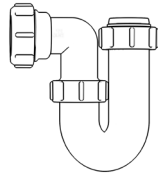

1¼" Swivel 'P' Trap

WARNING

We accept no liability for products fitted incorrectly, and where the correct testing procedures have not been used, resulting in the escape of water.

Please note: Save this instruction sheet for future reference
IMPORTANT: DO NOT use plumber's putty to seal this fitting

For more information please contact us:
Tel: 0151 546 0531 E-mail: sales@vivasanitary.co.uk

Swivel "P" Traps

Product Code: WTP3276
Description: 1¼" Swivel 'P' Trap
Outlet: 32mm Seal: 75mm

Product Code: WTP4076
Description: 1½" Swivel 'P' Trap
Outlet: 40mm Seal: 75mm

Product Code: WTB4050
Description: 1½" x 50mm Seal Bath Trap
Seal: 50mm

Product Code: WTST01
Description: 1½" Sink Trap with Single 135° Nozzle
Seal: 75mm

Product Code: WTST02
Description: 1½" Sink Trap with Twin 135° Nozzles
Seal: 75mm

Product Code: WTBNH01
Description: 1½" Bowl & Half Kit
Seal: 75mm

Product Code: WTTP32
Description: 1¼" Telescopic 'P' Trap
Seal: 75mm

Product Code: WTTP40
Description: 1½" Telescopic 'P' Trap
Seal: 75mm