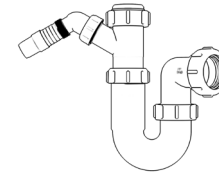

Product Code: WTBT3276
Description: 1½" Bottle Trap
Seal: 75mm

Product Code: WTBT4038
Description: 1½" Bottle Trap
Seal: 38mm

Product Code: WTBT4076
Description: 1½" Bottle Trap
Seal: 75mm

Product Code: WTBT32T
Description: 1¼" Telescopic Bottle Trap
Seal: 75mm

Product Code: WTBT40T
Description: 1½" Telescopic Bottle Trap
Seal: 75mm

Other Traps

Product Code: WTRT40
Description: 1½" Swivel Running Trap
Seal: 75mm

Product Code: WTB4019
Description: 1½" x 19mm Seal Bath Trap
Seal: 19mm

Product Code: WTB4050
Description: 1½" x 50mm Seal Bath Trap
Seal: 50mm

Product Code: WTST01
Description: 1½" Sink Trap with Single 135° Nozzle
Seal: 75mm

Product Code: WTST02
Description: 1½" Sink Trap with Twin 135° Nozzles
Seal: 75mm

Product Code: WTBNH01
Description: 1½" Bowl & Half Kit
Seal: 75mm

Product Code: WTTP32
Description: 1¼" Telescopic 'P' Trap
Seal: 75mm

Product Code: WTTP40
Description: 1½" Telescopic 'P' Trap
Seal: 75mm