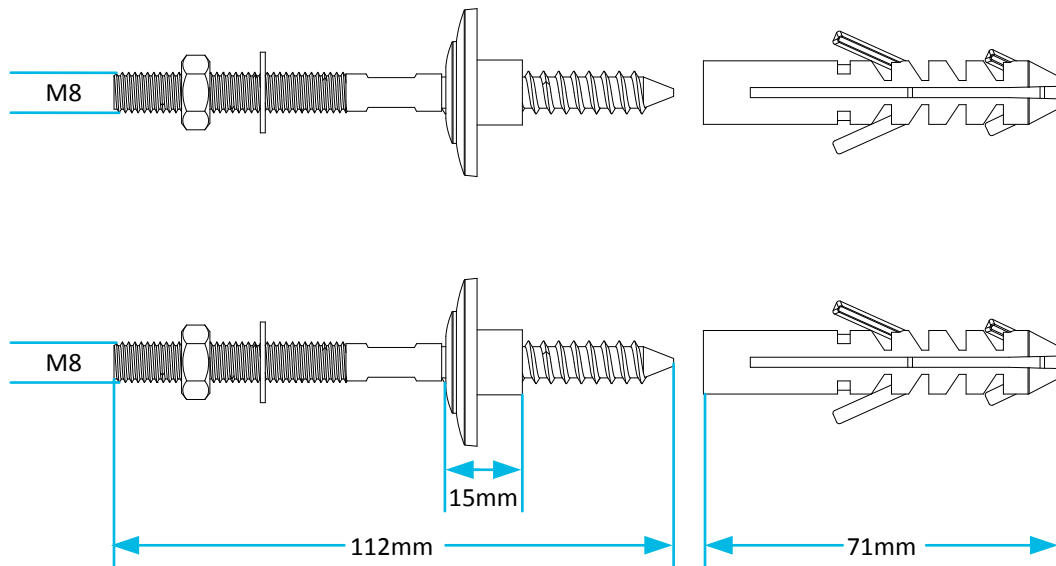

# Technical Data Sheet

© Viva Sanitary  
18/08/2015

Code:

**PP0025**

Description:

**Basin Fixing Kit**