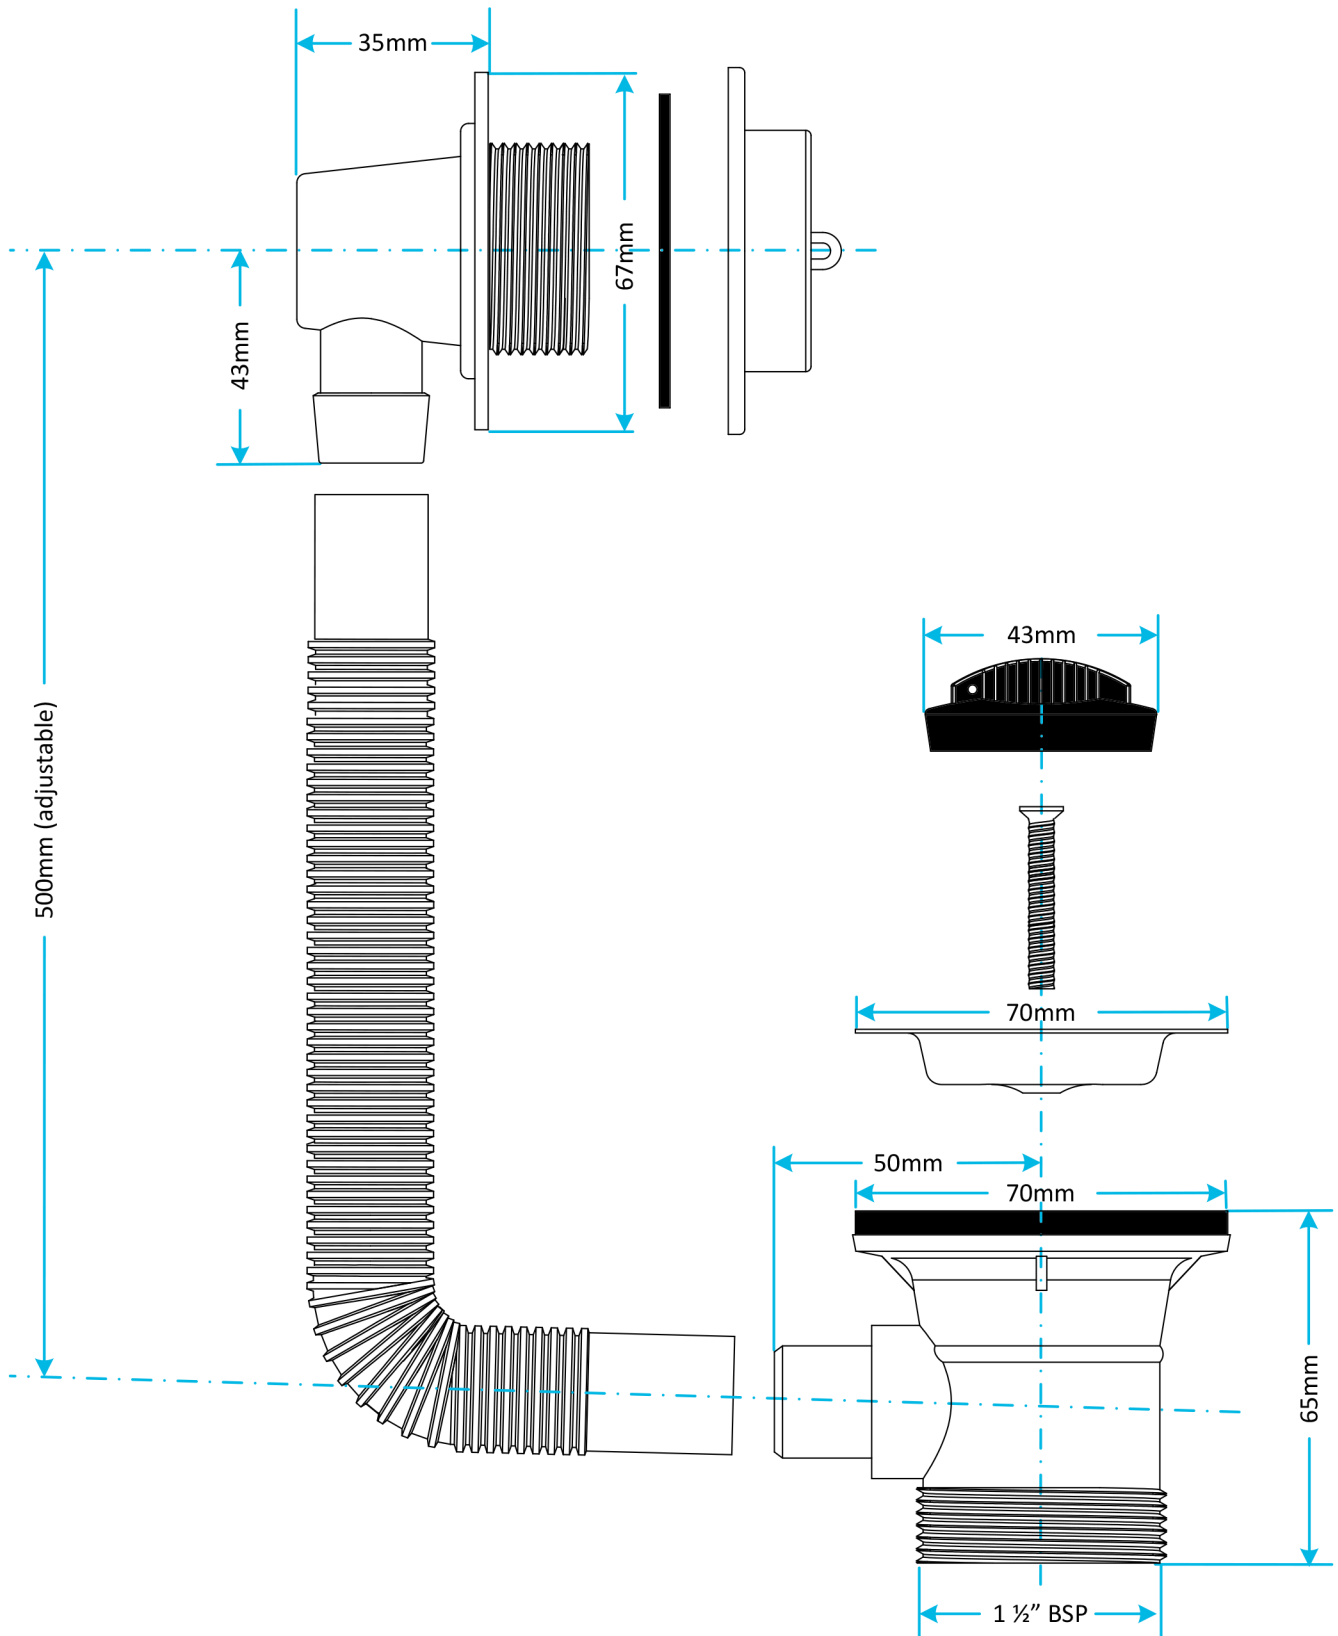

Technical Data Sheet

© Viva Sanitary
01/06/2016

Code:	CWB01	Description:	Bath Combination Waste
-------	--------------	--------------	-------------------------------