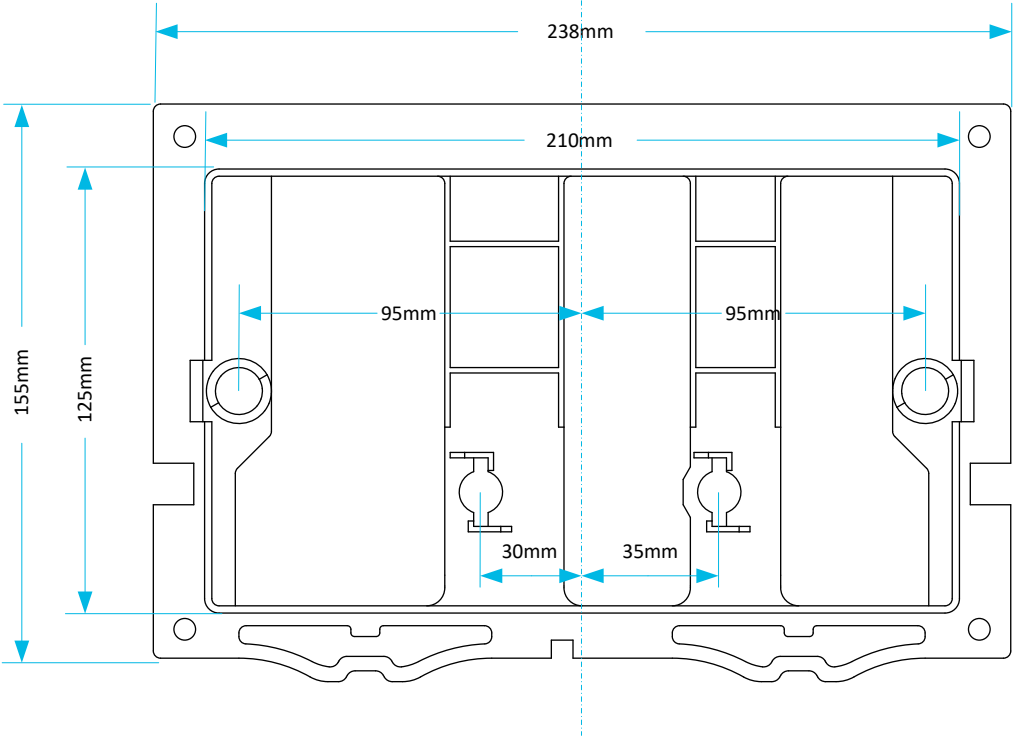

Technical Data Sheet

CODE:	ULTRA12	© Viva Sanitary 03/04/2023			
DESCRIPTION:	Skylo Ultra12 Matt Black Dual Flush Plate				
CATAGORY:	Cisterns	DRAWN BY:	RH	VERIFIED BY:	AH