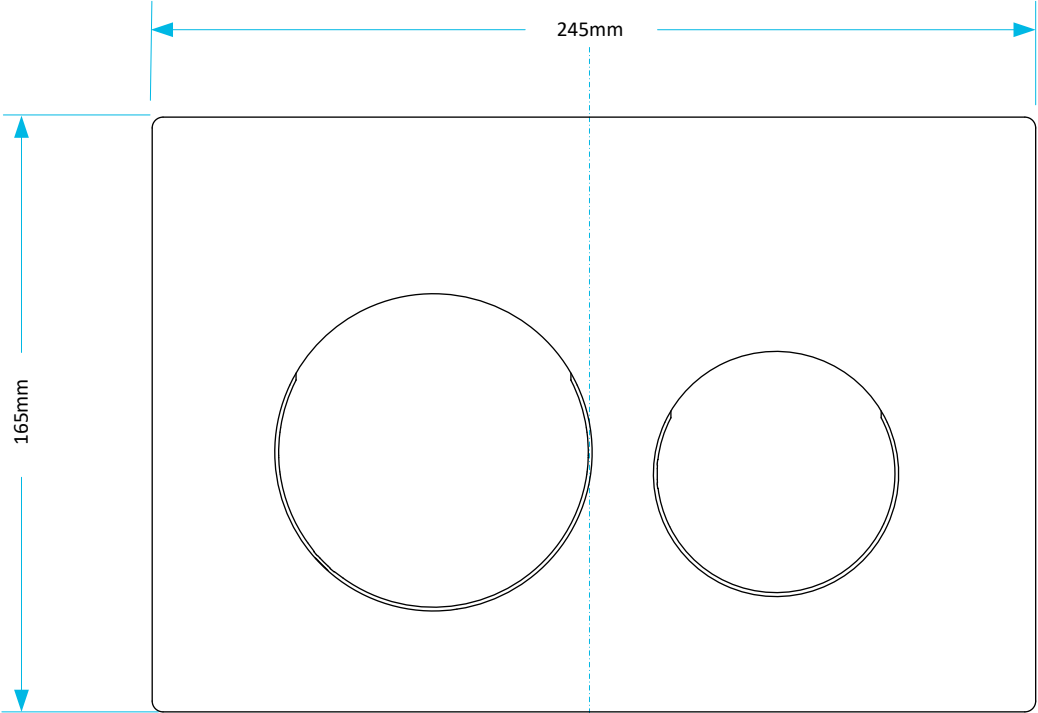

Technical Data Sheet

CODE:	ULTRA12	© Viva Sanitary 03/04/2023			
DESCRIPTION:	Skylo Ultra12 Matt Black Dual Flush Plate				
CATAGORY:	Cisterns	DRAWN BY:	RH	VERIFIED BY:	AH