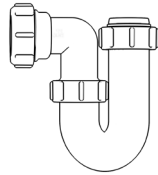

1/4" Bottle Trap

WARNING

We accept no liability for products fitted incorrectly, and where the correct testing procedures have not been used, resulting in the escape of water.

Please note: Save this instruction sheet for future reference
IMPORTANT: DO NOT use plumber's putty to seal this fitting

For more information please contact us:
Tel: 0151 546 0531 E-mail: sales@vivasanitary.co.uk

Swivel "P" Traps

Product Code: WTP3276
Description: 1/4" Swivel 'P' Trap
Outlet: 32mm Seal: 75mm

Product Code: WTP4076
Description: 1/2" Swivel 'P' Trap
Outlet: 40mm Seal: 75mm

Product Code: WTB4050
Description: 1/2" x 50mm Seal Bath Trap
Seal: 50mm

Product Code: WTST01
Description: 1/2" Sink Trap with Single 135° Nozzle
Seal: 75mm

Product Code: WTST02
Description: 1/2" Sink Trap with Twin 135° Nozzles
Seal: 75mm

Product Code: WTBNH01
Description: 1/2" Bowl & Half Kit
Seal: 75mm

Product Code: WTTP32
Description: 1/4" Telescopic 'P' Trap
Seal: 75mm

Product Code: WTTP40
Description: 1/2" Telescopic 'P' Trap
Seal: 75mm