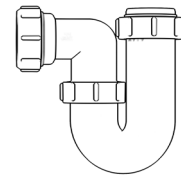

1/4" Bottle Trap

WARNING

We accept no liability for products fitted incorrectly, and where the correct testing procedures have not been used, resulting in the escape of water.

Please note: Save this instruction sheet for future reference
IMPORTANT: DO NOT use plumber's putty to seal this fitting

For more information please contact us:
Tel: 0151 546 0531 E-mail: sales@vivasanitary.co.uk

Swivel "P" Traps

Product Code: WTP3276
Description: 1/4" Swivel 'P' Trap
Outlet: 32mm Seal: 75mm

Product Code: WTP4076
Description: 1/2" Swivel 'P' Trap
Outlet: 40mm Seal: 75mm

Product Code: WTBT3276
Description: 1/4" Bottle Trap
Seal: 75mm

Product Code: WTBT4038
Description: 1/2" Bottle Trap
Seal: 38mm

Product Code: WTBT4076
Description: 1/2" Bottle Trap
Seal: 75mm

Product Code: WTBT32T
Description: 1/4" Telescopic Bottle Trap
Seal: 75mm

Product Code: WTB4050
Description: 1/2" x 50mm Seal Bath Trap
Seal: 50mm

Product Code: WTST01
Description: 1/2" Sink Trap with Single 135° Nozzle
Seal: 75mm

Product Code: WTST02
Description: 1/2" Sink Trap with Twin 135° Nozzles
Seal: 75mm