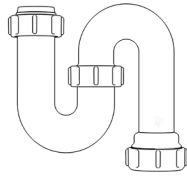

For more information please contact us:
Tel: 0151 546 0531 E-mail: sales@vivasanitary.co.uk

Swivel "P" Traps

Product Code: WTP3276
Description: 1/4" Swivel 'P' Trap
Outlet: 32mm Seal: 75mm

Product Code: WTP4076
Description: 1/2" Swivel 'P' Trap
Outlet: 40mm Seal: 75mm

Swivel "S" Traps

Product Code: WTS3276
Description: 1/4" Swivel 'S' Trap
Outlet: 32mm Seal: 75mm

Product Code: WTS4076
Description: 1/2" Swivel 'S' Trap
Outlet: 40mm Seal: 75mm

Bottle Traps

Product Code: WTBT3238
Description: 1/4" Bottle Trap
Seal: 38mm

Product Code: WTBT3276
Description: 1/4" Bottle Trap
Seal: 75mm

Product Code: WTBT4038
Description: 1/2" Bottle Trap
Seal: 38mm

Product Code: WTBT4076
Description: 1/2" Bottle Trap
Seal: 75mm

Product Code: WTBT32T
Description: 1/4" Telescopic Bottle Trap
Seal: 75mm

Product Code: WTB4050
Description: 1/2" x 50mm Seal Bath Trap
Seal: 50mm

Product Code: WTST01
Description: 1/2" Sink Trap with Single 135° Nozzle
Seal: 75mm

Product Code: WTST02
Description: 1/2" Sink Trap with Twin 135° Nozzles
Seal: 75mm