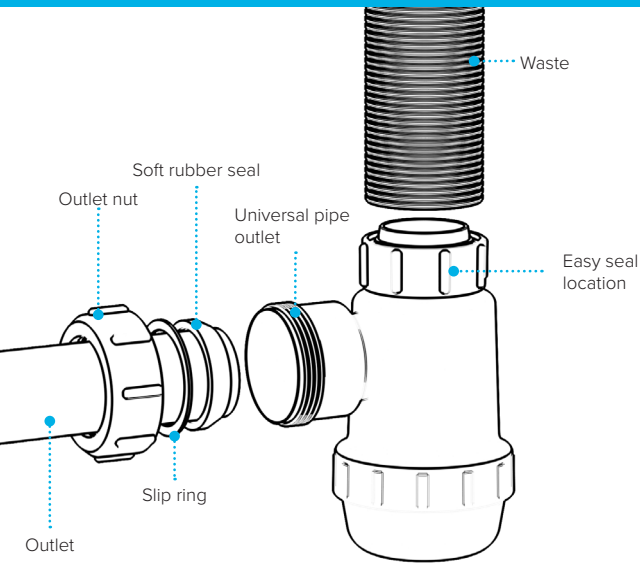

1/4" Bottle Trap

WARNING

We accept no liability for products fitted incorrectly, and where the correct testing procedures have not been used, resulting in the escape of water.

Please note: Save this instruction sheet for future reference
IMPORTANT: DO NOT use plumber's putty to seal this fitting

Product Code: WTB4050
Description: 1/2" x 50mm Seal Bath Trap
Seal: 50mm

Product Code: WTST01
Description: 1/2" Sink Trap with Single 135° Nozzle
Seal: 75mm

Product Code: WTST02
Description: 1/2" Sink Trap with Twin 135° Nozzles
Seal: 75mm

Product Code: WTKT32CE
Description: 1/2" Straight Through Trap
Seal: 75mm

Product Code: WTS40
Description: 1/2" Shower Trap (50mm Tray)
Seal: 50mm

Product Code: WTS40
Description: 1/2" Shower Trap (90mm Tray)
Seal: 50mm

Product Code: WTWM01
Description: 1/2" Standpipe Trap
Seal: 75mm

Join Pro+ Installers club for exclusive benefits.

vivasanitary.co.uk/pro

Installation videos and further information available now.