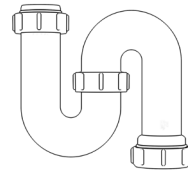

For more information please contact us:
Tel: 0151 546 0531 E-mail: sales@vivasanitary.co.uk

Swivel "P" Traps

Product Code: WTP3276
Description: 1/4" Swivel 'P' Trap
Outlet: 32mm Seal: 75mm

Product Code: WTP4076
Description: 1/2" Swivel 'P' Trap
Outlet: 40mm Seal: 75mm

Swivel "S" Traps

Product Code: WTS3276
Description: 1/4" Swivel 'S' Trap
Outlet: 32mm Seal: 75mm

Product Code: WTS4076
Description: 1/2" Swivel 'S' Trap
Outlet: 40mm Seal: 75mm

Bottle Traps

Product Code: WTBT3238
Description: 1/4" Bottle Trap
Seal: 38mm

Product Code: WTBT3276
Description: 1/4" Bottle Trap
Seal: 75mm

Product Code: WTBT4038
Description: 1/2" Bottle Trap
Seal: 38mm

Product Code: WTBT4076
Description: 1/2" Bottle Trap
Seal: 75mm

Product Code: WTBT32T
Description: 1/4" Telescopic Bottle Trap
Seal: 75mm

Product Code: WTB4050
Description: 1/2" x 50mm Seal Bath Trap
Seal: 50mm

Product Code: WTST01
Description: 1/2" Sink Trap with Single 135° Nozzle
Seal: 75mm

Product Code: WTST02
Description: 1/2" Sink Trap with Twin 135° Nozzles
Seal: 75mm