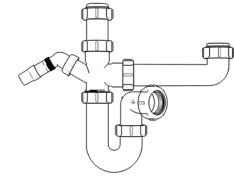

Product Code: WTBT3276
Description: 1/4" Bottle Trap
Seal: 75mm

Product Code: WTBT4038
Description: 1/2" Bottle Trap
Seal: 38mm

Product Code: WTBT4076
Description: 1/2" Bottle Trap
Seal: 75mm

Product Code: WTBT32T
Description: 1/4" Telescopic Bottle Trap
Seal: 75mm

Product Code: WTBT40T
Description: 1/2" Telescopic Bottle Trap
Seal: 75mm

Other Traps

Product Code: WTRT40
Description: 1/2" Swivel Running Trap
Seal: 75mm

Product Code: WTB4019
Description: 1/2" x 19mm Seal Bath Trap
Seal: 19mm

Product Code: WTB4050
Description: 1/2" x 50mm Seal Bath Trap
Seal: 50mm

Product Code: WTST01
Description: 1/2" Sink Trap with Single 135° Nozzle
Seal: 75mm

Product Code: WTST02
Description: 1/2" Sink Trap with Twin 135° Nozzles
Seal: 75mm

Product Code: WTBNH01
Description: 1/2" Bowl & Half Kit
Seal: 75mm

Product Code: WTTP32
Description: 1/4" Telescopic 'P' Trap
Seal: 75mm

Product Code: WTTP40
Description: 1/2" Telescopic 'P' Trap
Seal: 75mm