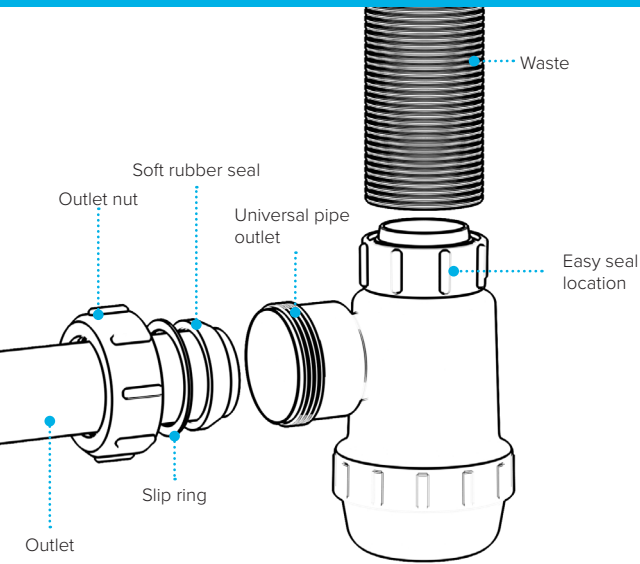

1/4" Bottle Trap

WARNING

We accept no liability for products fitted incorrectly, and where the correct testing procedures have not been used, resulting in the escape of water.

Please note: Save this instruction sheet for future reference
IMPORTANT: DO NOT use plumber's putty to seal this fitting

Swivel "P" Traps

Product Code: WTP3276
Description: 1/4" Swivel 'P' Trap
Outlet: 32mm Seal: 75mm

Product Code: WTP4076
Description: 1/2" Swivel 'P' Trap
Outlet: 40mm Seal: 75mm

Swivel "S" Traps

Product Code: WTS3276
Description: 1/4" Swivel 'S' Trap
Outlet: 32mm Seal: 75mm

Product Code: WTBT4038
Description: 1/2" Bottle Trap
Seal: 38mm

Product Code: WTBT4076
Description: 1/2" Bottle Trap
Seal: 75mm

Product Code: WTBT32T
Description: 1/4" Telescopic Bottle Trap
Seal: 75mm

Product Code: WTBT40T
Description: 1/2" Telescopic Bottle Trap
Seal: 75mm

Product Code: WTS40
Description: 1/2" Shower Trap (50mm Tray)
Seal: 50mm

Product Code: WTS40
Description: 1/2" Shower Trap (90mm Tray)
Seal: 50mm

Product Code: WTWM01
Description: 1/2" Standpipe Trap
Seal: 75mm