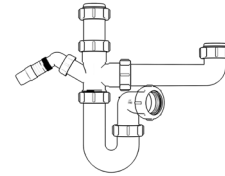

Product Code: WTBT4038
Description: 1/2" Bottle Trap
Seal: 38mm

Product Code: WTBT4076
Description: 1/2" Bottle Trap
Seal: 75mm

Product Code: WTBT32T
Description: 1/4" Telescopic Bottle Trap
Seal: 75mm

Product Code: WTBT40T
Description: 1/2" Telescopic Bottle Trap
Seal: 75mm

Other Traps

Product Code: WTRT40
Description: 1/2" Swivel Running Trap
Seal: 75mm

Product Code: WTB4019
Description: 1/2" x 19mm Seal Bath Trap
Seal: 19mm

Product Code: WTB4050
Description: 1/2" x 50mm Seal Bath Trap
Seal: 50mm

Product Code: WTST01
Description: 1/2" Sink Trap with Single 135° Nozzle
Seal: 75mm

Product Code: WTST02
Description: 1/2" Sink Trap with Twin 135° Nozzles
Seal: 75mm

Product Code: WTBNH01
Description: 1/2" Bowl & Half Kit
Seal: 75mm

Product Code: WTTP32
Description: 1/4" Telescopic 'P' Trap
Seal: 75mm

Product Code: WTTP40
Description: 1/2" Telescopic 'P' Trap
Seal: 75mm

Product Code: WTKT32CE
Description: 1/4" Straight Through Trap
Seal: 75mm