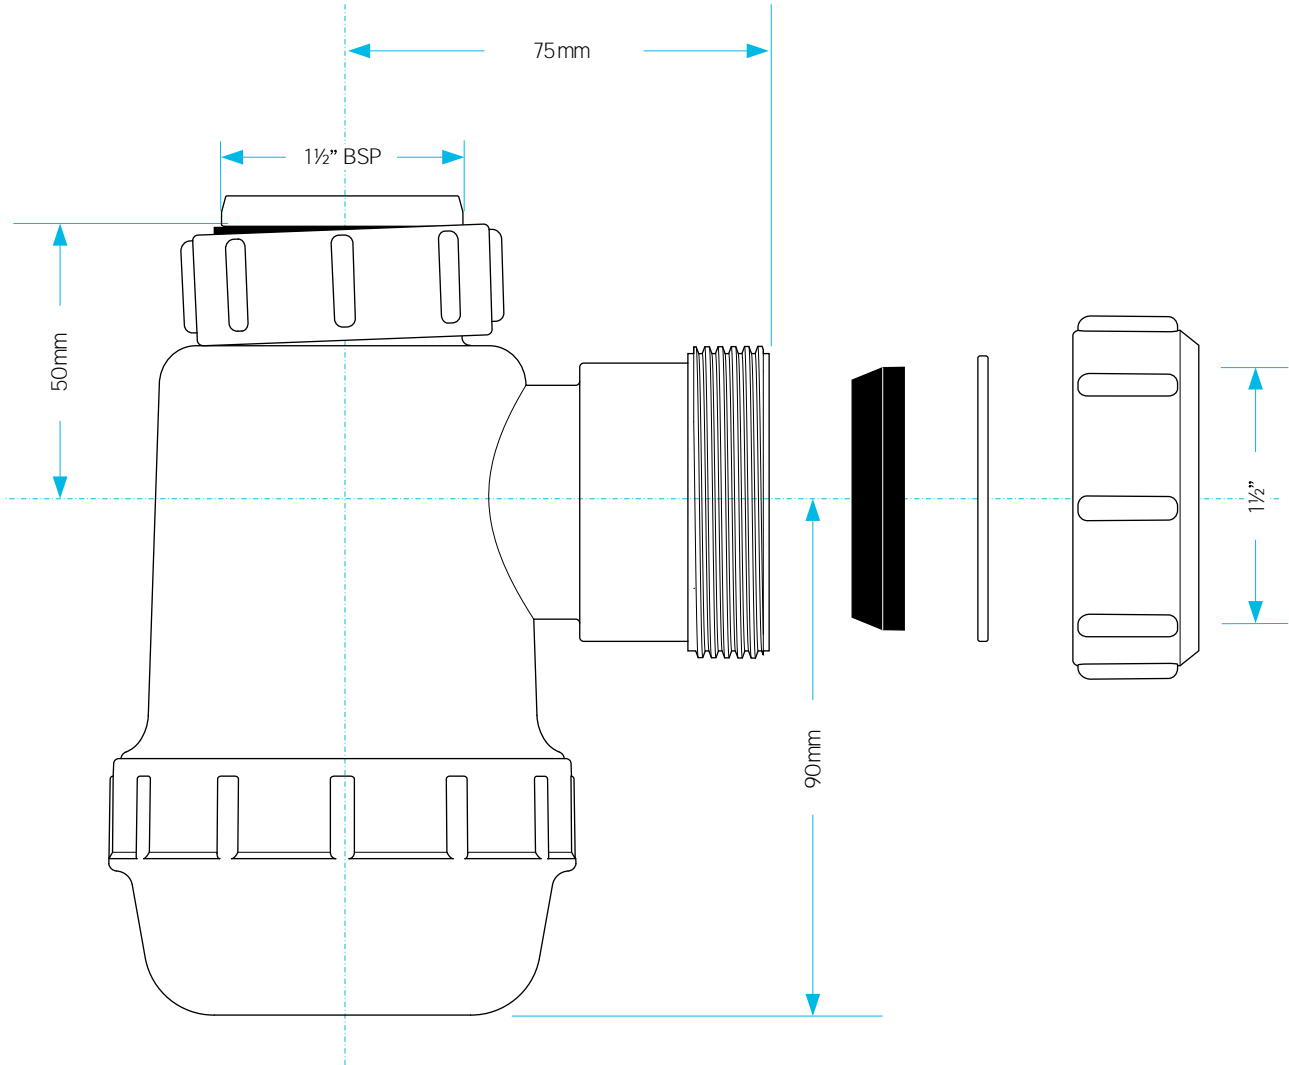

Technical Data Sheet

CODE: WTBT4038

DESCRIPTION: 1 1/2" Bottle Trap (38mm Seal)

CATAGORY: Waste Traps

© Viva Sanitary
23/02/2019

DRAWN BY: RH

VERIFIED BY: AH