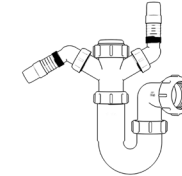

Product Code: WTBT4038
Description: 1/2" Bottle Trap
Seal: 38mm

Product Code: WTBT4076
Description: 1/2" Bottle Trap
Seal: 75mm

Product Code: WTBT32T
Description: 1/4" Telescopic Bottle Trap
Seal: 75mm

Product Code: WTBT40T
Description: 1/2" Telescopic Bottle Trap
Seal: 75mm

Other Traps

Product Code: WTRT40
Description: 1/2" Swivel Running Trap
Seal: 75mm

Product Code: WTB4019
Description: 1/2" x 19mm Seal Bath Trap
Seal: 19mm

Product Code: WTB4050
Description: 1/2" x 50mm Seal Bath Trap
Seal: 50mm

Product Code: WTST01
Description: 1/2" Sink Trap with Single 135° Nozzle
Seal: 75mm

Product Code: WTST02
Description: 1/2" Sink Trap with Twin 135° Nozzles
Seal: 75mm

Product Code: WTBNH01
Description: 1/2" Bowl & Half Kit
Seal: 75mm

Product Code: WTTP32
Description: 1/4" Telescopic 'P' Trap
Seal: 75mm

Product Code: WTTP40
Description: 1/2" Telescopic 'P' Trap
Seal: 75mm

Product Code: WTKT32CE
Description: 1/4" Straight Through Trap
Seal: 75mm