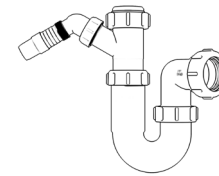

Product Code: WTBT4038
Description: 1/2" Bottle Trap
Seal: 38mm

Product Code: WTBT4076
Description: 1/2" Bottle Trap
Seal: 75mm

Product Code: WTBT32T
Description: 1/4" Telescopic Bottle Trap
Seal: 75mm

Product Code: WTBT40T
Description: 1/2" Telescopic Bottle Trap
Seal: 75mm

Other Traps

Product Code: WTRT40
Description: 1/2" Swivel Running Trap
Seal: 75mm

Product Code: WTB4019
Description: 1/2" x 19mm Seal Bath Trap
Seal: 19mm

Product Code: WTB4050
Description: 1/2" x 50mm Seal Bath Trap
Seal: 50mm

Product Code: WTST01
Description: 1/2" Sink Trap with Single 135° Nozzle
Seal: 75mm

Product Code: WTST02
Description: 1/2" Sink Trap with Twin 135° Nozzles
Seal: 75mm

Product Code: WTBNH01
Description: 1/2" Bowl & Half Kit
Seal: 75mm

Product Code: WTTP32
Description: 1/4" Telescopic 'P' Trap
Seal: 75mm

Product Code: WTTP40
Description: 1/2" Telescopic 'P' Trap
Seal: 75mm

Product Code: WTKT32CE
Description: 1/4" Straight Through Trap
Seal: 75mm