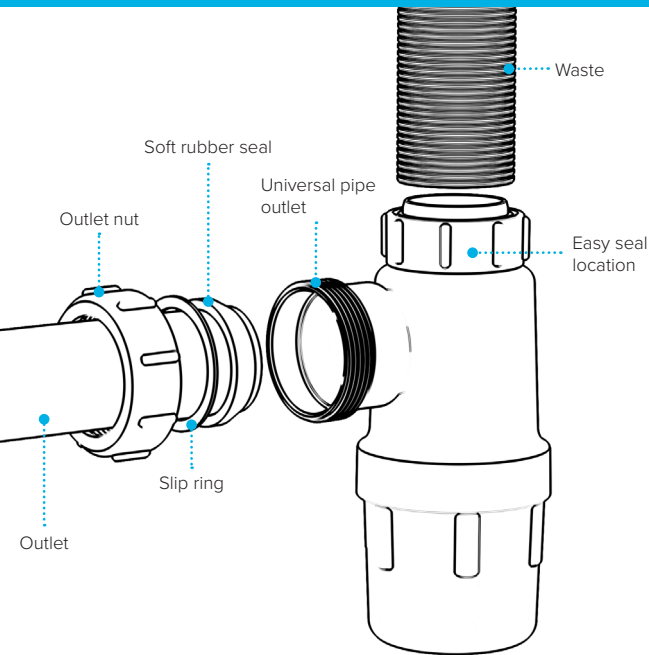

1½" Bottle Trap

WARNING

We accept no liability for products fitted incorrectly, and where the correct testing procedures have not been used, resulting in the escape of water.

Please note: Save this instruction sheet for future reference
IMPORTANT: DO NOT use plumber's putty to seal this fitting

Swivel "P" Traps

Product Code: WTP3276
Description: 1/4" Swivel 'P' Trap
Outlet: 32mm Seal: 75mm

Product Code: WTP4076
Description: 1/2" Swivel 'P' Trap
Outlet: 40mm Seal: 75mm

Swivel "S" Traps

Product Code: WTS3276
Description: 1/4" Swivel 'S' Trap
Outlet: 32mm Seal: 75mm

Product Code: WTS4076
Description: 1/2" Swivel 'S' Trap
Outlet: 40mm Seal: 75mm

Bottle Traps

Product Code: WTBT3238
Description: 1/4" Bottle Trap
Seal: 38mm

Product Code: WTBT3276
Description: 1/4" Bottle Trap
Seal: 75mm

Product Code: WTTP32
Description: 1/4" Telescopic 'P' Trap
Seal: 75mm

Product Code: WTTP40
Description: 1/2" Telescopic 'P' Trap
Seal: 75mm

Product Code: WTKT32CE
Description: 1/4" Straight Through Trap
Seal: 75mm