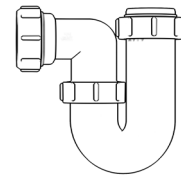

1½" Bottle Trap

WARNING

We accept no liability for products fitted incorrectly, and where the correct testing procedures have not been used, resulting in the escape of water.

Please note: Save this instruction sheet for future reference
IMPORTANT: DO NOT use plumber's putty to seal this fitting

Swivel "P" Traps

Product Code: WTP3276
Description: 1/4" Swivel 'P' Trap
Outlet: 32mm Seal: 75mm

Product Code: WTP4076
Description: 1/2" Swivel 'P' Trap
Outlet: 40mm Seal: 75mm

Swivel "S" Traps

Product Code: WTS3276
Description: 1/4" Swivel 'S' Trap
Outlet: 32mm Seal: 75mm

Product Code: WTS4076
Description: 1/2" Swivel 'S' Trap
Outlet: 40mm Seal: 75mm

Bottle Traps

Product Code: WTBT3238
Description: 1/4" Bottle Trap
Seal: 38mm

Product Code: WTBT3276
Description: 1/4" Bottle Trap
Seal: 75mm

Product Code: WTBT4038
Description: 1/2" Bottle Trap
Seal: 38mm

Product Code: WTBT4076
Description: 1/2" Bottle Trap
Seal: 75mm

Product Code: WTBT32T
Description: 1/4" Telescopic Bottle Trap
Seal: 75mm

Product Code: WTBT40T
Description: 1/2" Telescopic Bottle Trap
Seal: 75mm