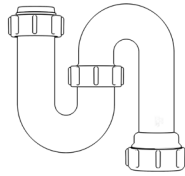

Swivel "P" Traps

Product Code: WTP3276
Description: 1/4" Swivel 'P' Trap
Outlet: 32mm Seal: 75mm

Product Code: WTP4076
Description: 1/2" Swivel 'P' Trap
Outlet: 40mm Seal: 75mm

Swivel "S" Traps

Product Code: WTS3276
Description: 1/4" Swivel 'S' Trap
Outlet: 32mm Seal: 75mm

Product Code: WTS4076
Description: 1/2" Swivel 'S' Trap
Outlet: 40mm Seal: 75mm

Bottle Traps

Product Code: WTBT3238
Description: 1/4" Bottle Trap
Seal: 38mm

Product Code: WTBT3276
Description: 1/4" Bottle Trap
Seal: 75mm

Product Code: WTBT4038
Description: 1/2" Bottle Trap
Seal: 38mm

Product Code: WTBT4076
Description: 1/2" Bottle Trap
Seal: 75mm

Product Code: WTBT32T
Description: 1/4" Telescopic Bottle Trap
Seal: 75mm

Product Code: WTBT40T
Description: 1/2" Telescopic Bottle Trap
Seal: 75mm

Product Code: WTST01
Description: 1/2" Sink Trap with Single 135° Nozzle
Seal: 75mm

Product Code: WTST02
Description: 1/2" Sink Trap with Twin 135° Nozzles
Seal: 75mm

Product Code: WTBNH01
Description: 1/2" Bowl & Half Kit
Seal: 75mm