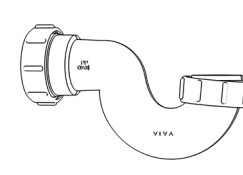

Product Code: WTS4076
Description: 1/2" Swivel 'S' Trap
Outlet: 40mm Seal: 75mm

Bottle Traps

Product Code: WTBT3238
Description: 1/4" Bottle Trap
Seal: 38mm

Product Code: WTBT3276
Description: 1/4" Bottle Trap
Seal: 75mm

Product Code: WTBT4038
Description: 1/2" Bottle Trap
Seal: 38mm

Product Code: WTBT4076
Description: 1/2" Bottle Trap
Seal: 75mm

Product Code: WTBT32T
Description: 1/4" Telescopic Bottle Trap
Seal: 75mm

Product Code: WTBT40T
Description: 1/2" Telescopic Bottle Trap
Seal: 75mm

Other Traps

Product Code: WTRT40
Description: 1/2" Swivel Running Trap
Seal: 75mm

Product Code: WTB4019
Description: 1/2" x 19mm Seal Bath Trap
Seal: 19mm

Product Code: WTB4050
Description: 1/2" x 50mm Seal Bath Trap
Seal: 50mm

Product Code: WTST01
Description: 1/2" Sink Trap with Single 135° Nozzle
Seal: 75mm

Product Code: WTST02
Description: 1/2" Sink Trap with Twin 135° Nozzles
Seal: 75mm

Product Code: WTBNH01
Description: 1/2" Bowl & Half Kit
Seal: 75mm