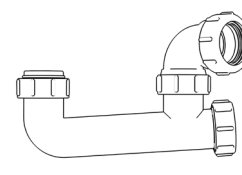

Product Code: WTS4076
Description: 1/2" Swivel 'S' Trap
Outlet: 40mm Seal: 75mm

Bottle Traps

Product Code: WTBT3238
Description: 1/4" Bottle Trap
Seal: 38mm

Product Code: WTBT3276
Description: 1/4" Bottle Trap
Seal: 75mm

Product Code: WTBT4038
Description: 1/2" Bottle Trap
Seal: 38mm

Product Code: WTBT4076
Description: 1/2" Bottle Trap
Seal: 75mm

Product Code: WTBT32T
Description: 1/4" Telescopic Bottle Trap
Seal: 75mm

Product Code: WTBT40T
Description: 1/2" Telescopic Bottle Trap
Seal: 75mm

Other Traps

Product Code: WTRT40
Description: 1/2" Swivel Running Trap
Seal: 75mm

Product Code: WTB4019
Description: 1/2" x 19mm Seal Bath Trap
Seal: 19mm

Product Code: WTB4050
Description: 1/2" x 50mm Seal Bath Trap
Seal: 50mm

Product Code: WTST01
Description: 1/2" Sink Trap with Single 135° Nozzle
Seal: 75mm

Product Code: WTST02
Description: 1/2" Sink Trap with Twin 135° Nozzles
Seal: 75mm

Product Code: WTBNH01
Description: 1/2" Bowl & Half Kit
Seal: 75mm