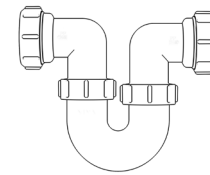

Product Code: WTS4076
Description: 1/2" Swivel 'S' Trap
Outlet: 40mm Seal: 75mm

Bottle Traps

Product Code: WTBT3238
Description: 1/4" Bottle Trap
Seal: 38mm

Product Code: WTBT3276
Description: 1/4" Bottle Trap
Seal: 75mm

Product Code: WTBT4038
Description: 1/2" Bottle Trap
Seal: 38mm

Product Code: WTBT4076
Description: 1/2" Bottle Trap
Seal: 75mm

Product Code: WTBT32T
Description: 1/4" Telescopic Bottle Trap
Seal: 75mm

Product Code: WTBT40T
Description: 1/2" Telescopic Bottle Trap
Seal: 75mm

Other Traps

Product Code: WTRT40
Description: 1/2" Swivel Running Trap
Seal: 75mm

Product Code: WTB4019
Description: 1/2" x 19mm Seal Bath Trap
Seal: 19mm

Product Code: WTB4050
Description: 1/2" x 50mm Seal Bath Trap
Seal: 50mm

Product Code: WTST01
Description: 1/2" Sink Trap with Single 135° Nozzle
Seal: 75mm

Product Code: WTST02
Description: 1/2" Sink Trap with Twin 135° Nozzles
Seal: 75mm

Product Code: WTBNH01
Description: 1/2" Bowl & Half Kit
Seal: 75mm