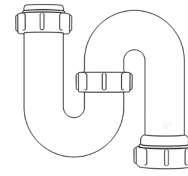

Swivel "P" Traps

Product Code: WTP3276
Description: 1/4" Swivel 'P' Trap
Outlet: 32mm Seal: 75mm

Product Code: WTP4076
Description: 1/2" Swivel 'P' Trap
Outlet: 40mm Seal: 75mm

Swivel "S" Traps

Product Code: WTS3276
Description: 1/4" Swivel 'S' Trap
Outlet: 32mm Seal: 75mm

Product Code: WTS4076
Description: 1/2" Swivel 'S' Trap
Outlet: 40mm Seal: 75mm

Bottle Traps

Product Code: WTBT3238
Description: 1/4" Bottle Trap
Seal: 38mm

Product Code: WTBT3276
Description: 1/4" Bottle Trap
Seal: 75mm

Product Code: WTBT4038
Description: 1/2" Bottle Trap
Seal: 38mm

Product Code: WTBT4076
Description: 1/2" Bottle Trap
Seal: 75mm

Product Code: WTBT32T
Description: 1/4" Telescopic Bottle Trap
Seal: 75mm

Product Code: WTBT40T
Description: 1/2" Telescopic Bottle Trap
Seal: 75mm

Product Code: WTST01
Description: 1/2" Sink Trap with Single 135° Nozzle
Seal: 75mm

Product Code: WTST02
Description: 1/2" Sink Trap with Twin 135° Nozzles
Seal: 75mm

Product Code: WTBNH01
Description: 1/2" Bowl & Half Kit
Seal: 75mm