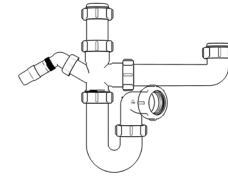

Product Code: WTBT4038
Description: 1/2" Bottle Trap
Seal: 38mm

Product Code: WTBT4076
Description: 1/2" Bottle Trap
Seal: 75mm

Product Code: WTBT32T
Description: 1/4" Telescopic Bottle Trap
Seal: 75mm

Product Code: WTBT40T
Description: 1/2" Telescopic Bottle Trap
Seal: 75mm

Other Traps

Product Code: WTRT40
Description: 1/2" Swivel Running Trap
Seal: 75mm

Product Code: WTB4019
Description: 1/2" x 19mm Seal Bath Trap
Seal: 19mm

Product Code: WTB4050
Description: 1/2" x 50mm Seal Bath Trap
Seal: 50mm

Product Code: WTST01
Description: 1/2" Sink Trap with Single 135° Nozzle
Seal: 75mm

Product Code: WTST02
Description: 1/2" Sink Trap with Twin 135° Nozzles
Seal: 75mm

Product Code: WTBNH01
Description: 1/2" Bowl & Half Kit
Seal: 75mm

Product Code: WTTP32
Description: 1/4" Telescopic 'P' Trap
Seal: 75mm

Product Code: WTTP40
Description: 1/2" Telescopic 'P' Trap
Seal: 75mm

Product Code: WTKT32CE
Description: 1/4" Straight Through Trap
Seal: 75mm