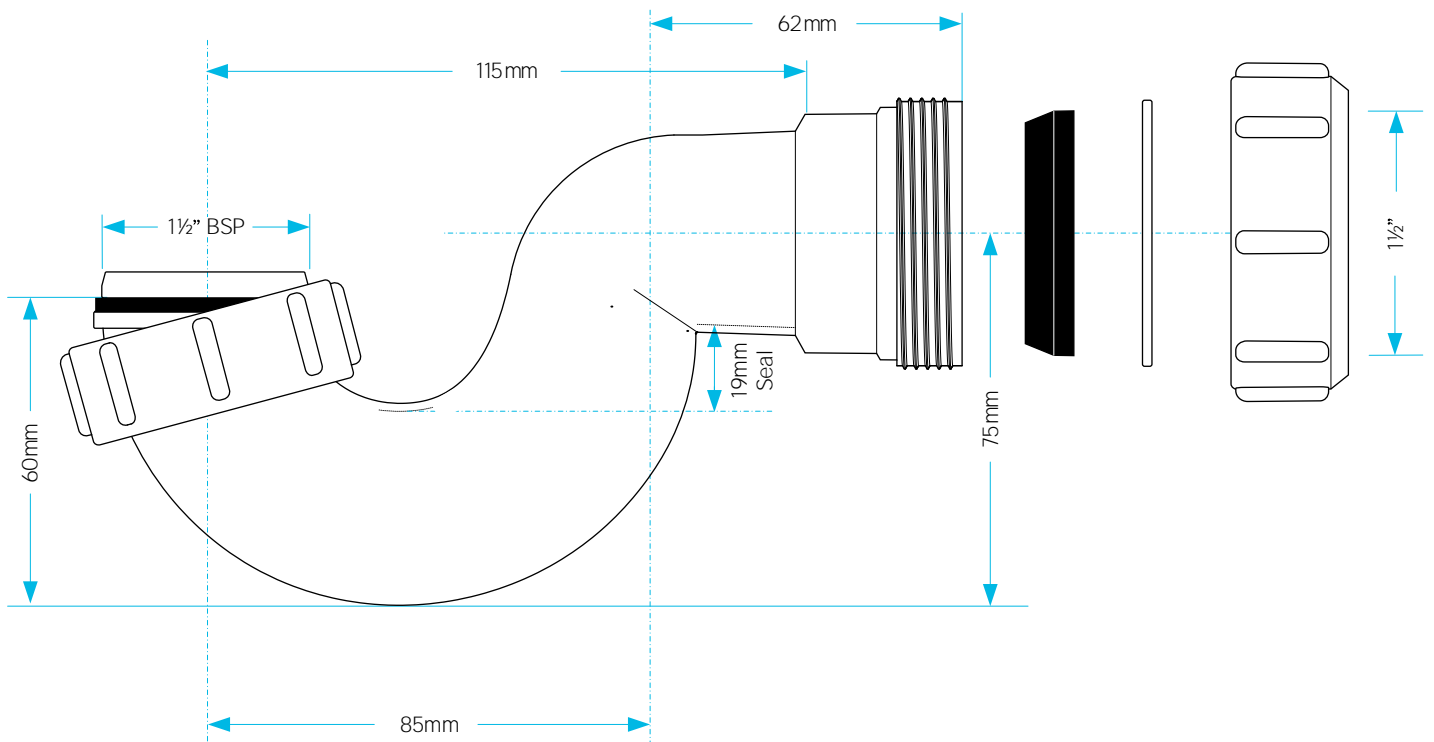

Technical Data Sheet

CODE: WTB4019

DESCRIPTION: 1 1/2" Bath Trap (19mm Seal)

CATAGORY: Waste Traps

© Viva Sanitary
19/02/2019

DRAWN BY: RH

VERIFIED BY: AH