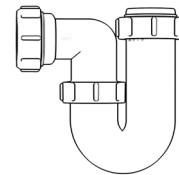

1½” Sink Trap with Single 135° Nozzle

WARNING

We accept no liability for products fitted incorrectly, and where the correct testing procedures have not been used, resulting in the escape of water.

Please note: Save this instruction sheet for future reference
IMPORTANT: DO NOT use plumber's putty to seal this fitting

For more information please contact us:
Tel: 0151 546 0531 E-mail: sales@vivasanitary.co.uk

Swivel “P” Traps

Product Code: WTP3276
Description: 1¼” Swivel ‘P’ Trap
Outlet: 32mm Seal: 75mm

Product Code: WTP4076
Description: 1½” Swivel ‘P’ Trap
Outlet: 40mm Seal: 75mm

Product Code: WBT3276
Description: 1¼” Bottle Trap
Seal: 75mm

Product Code: WBT4038
Description: 1½” Bottle Trap
Seal: 38mm

Product Code: WBT4076
Description: 1½” Bottle Trap
Seal: 75mm

Product Code: WBT32T
Description: 1¼” Telescopic Bottle Trap
Seal: 75mm

Product Code: WTB4050
Description: 1½” x 50mm Seal Bath Trap
Seal: 50mm

Product Code: WTST01
Description: 1½” Sink Trap with Single 135° Nozzle
Seal: 75mm

Product Code: WTST02
Description: 1½” Sink Trap with Twin 135° Nozzles
Seal: 75mm