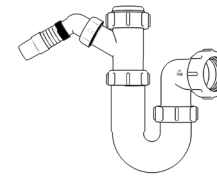

Product Code: WBT3276
Description: 1¼” Bottle Trap
Seal: 75mm

Product Code: WBT4038
Description: 1½” Bottle Trap
Seal: 38mm

Product Code: WBT4076
Description: 1½” Bottle Trap
Seal: 75mm

Product Code: WBT32T
Description: 1¼” Telescopic Bottle Trap
Seal: 75mm

Product Code: WBT40T
Description: 1½” Telescopic Bottle Trap
Seal: 75mm

Other Traps

Product Code: WTRT40
Description: 1½” Swivel Running Trap
Seal: 75mm

Product Code: WTB4019
Description: 1½” x 19mm Seal Bath Trap
Seal: 19mm

Product Code: WTB4050
Description: 1½” x 50mm Seal Bath Trap
Seal: 50mm

Product Code: WTST01
Description: 1½” Sink Trap with Single 135° Nozzle
Seal: 75mm

Product Code: WTST02
Description: 1½” Sink Trap with Twin 135° Nozzles
Seal: 75mm

Product Code: WTBNH01
Description: 1½” Bowl & Half Kit
Seal: 75mm

Product Code: WTTP32
Description: 1¼” Telescopic ‘P’ Trap
Seal: 75mm

Product Code: WTTP40
Description: 1½” Telescopic ‘P’ Trap
Seal: 75mm