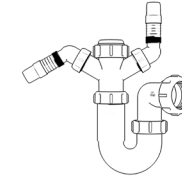

Product Code: WBT3276
Description: 1¼” Bottle Trap
Seal: 75mm

Product Code: WBT4038
Description: 1½” Bottle Trap
Seal: 38mm

Product Code: WBT4076
Description: 1½” Bottle Trap
Seal: 75mm

Product Code: WBT32T
Description: 1¼” Telescopic Bottle Trap
Seal: 75mm

Product Code: WBT40T
Description: 1½” Telescopic Bottle Trap
Seal: 75mm

Other Traps

Product Code: WTRT40
Description: 1½” Swivel Running Trap
Seal: 75mm

Product Code: WTB4019
Description: 1½” x 19mm Seal Bath Trap
Seal: 19mm

Product Code: WTB4050
Description: 1½” x 50mm Seal Bath Trap
Seal: 50mm

Product Code: WTST01
Description: 1½” Sink Trap with Single 135° Nozzle
Seal: 75mm

Product Code: WTST02
Description: 1½” Sink Trap with Twin 135° Nozzles
Seal: 75mm

Product Code: WTBNH01
Description: 1½” Bowl & Half Kit
Seal: 75mm

Product Code: WTTP32
Description: 1¼” Telescopic ‘P’ Trap
Seal: 75mm

Product Code: WTTP40
Description: 1½” Telescopic ‘P’ Trap
Seal: 75mm