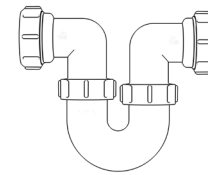

Swivel “S” Traps

Product Code: WTS3276
Description: 1¼” Swivel ‘S’ Trap
Outlet: 32mm Seal: 75mm

Product Code: WTS4076
Description: 1½” Swivel ‘S’ Trap
Outlet: 40mm Seal: 75mm

Bottle Traps

Product Code: WBT3238
Description: 1¼” Bottle Trap
Seal: 38mm

Product Code: WBT3276
Description: 1¼” Bottle Trap
Seal: 75mm

Product Code: WBT4038
Description: 1½” Bottle Trap
Seal: 38mm

Product Code: WBT4076
Description: 1½” Bottle Trap
Seal: 75mm

Product Code: WBT32T
Description: 1¼” Telescopic Bottle Trap
Seal: 75mm

Product Code: WBT40T
Description: 1½” Telescopic Bottle Trap
Seal: 75mm

Other Traps

Product Code: WTRT40
Description: 1½” Swivel Running Trap
Seal: 75mm

Product Code: WTB4019
Description: 1½” x 19mm Seal Bath Trap
Seal: 19mm

Product Code: WTB4050
Description: 1½” x 50mm Seal Bath Trap
Seal: 50mm

Product Code: WTST01
Description: 1½” Sink Trap with Single 135° Nozzle
Seal: 75mm

Product Code: WTST02
Description: 1½” Sink Trap with Twin 135° Nozzles
Seal: 75mm