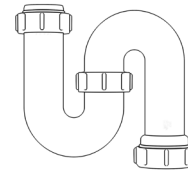

For more information please contact us:
Tel: 0151 546 0531 E-mail: sales@vivasanitary.co.uk

Swivel “P” Traps

Product Code: WTP3276
Description: 1¼” Swivel ‘P’ Trap
Outlet: 32mm Seal: 75mm

Product Code: WTP4076
Description: 1½” Swivel ‘P’ Trap
Outlet: 40mm Seal: 75mm

Swivel “S” Traps

Product Code: WTS3276
Description: 1¼” Swivel ‘S’ Trap
Outlet: 32mm Seal: 75mm

Product Code: WTS4076
Description: 1½” Swivel ‘S’ Trap
Outlet: 40mm Seal: 75mm

Bottle Traps

Product Code: WBT3238
Description: 1¼” Bottle Trap
Seal: 38mm

Product Code: WBT3276
Description: 1¼” Bottle Trap
Seal: 75mm

Product Code: WBT4038
Description: 1½” Bottle Trap
Seal: 38mm

Product Code: WBT4076
Description: 1½” Bottle Trap
Seal: 75mm

Product Code: WBT32T
Description: 1¼” Telescopic Bottle Trap
Seal: 75mm

Product Code: WTB4050
Description: 1½” x 50mm Seal Bath Trap
Seal: 50mm

Product Code: WTST01
Description: 1½” Sink Trap with Single 135° Nozzle
Seal: 75mm

Product Code: WTST02
Description: 1½” Sink Trap with Twin 135° Nozzles
Seal: 75mm