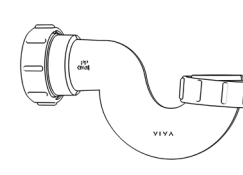

Swivel “S” Traps

Product Code: WTS3276
Description: 1¼” Swivel ‘S’ Trap
Outlet: 32mm Seal: 75mm

Product Code: WTS4076
Description: 1½” Swivel ‘S’ Trap
Outlet: 40mm Seal: 75mm

Bottle Traps

Product Code: WBT3238
Description: 1¼” Bottle Trap
Seal: 38mm

Product Code: WBT3276
Description: 1¼” Bottle Trap
Seal: 75mm

Product Code: WBT4038
Description: 1½” Bottle Trap
Seal: 38mm

Product Code: WBT4076
Description: 1½” Bottle Trap
Seal: 75mm

Product Code: WBT32T
Description: 1¼” Telescopic Bottle Trap
Seal: 75mm

Product Code: WBT40T
Description: 1½” Telescopic Bottle Trap
Seal: 75mm

Other Traps

Product Code: WTRT40
Description: 1½” Swivel Running Trap
Seal: 75mm

Product Code: WTB4019
Description: 1½” x 19mm Seal Bath Trap
Seal: 19mm

Product Code: WTB4050
Description: 1½” x 50mm Seal Bath Trap
Seal: 50mm

Product Code: WTST01
Description: 1½” Sink Trap with Single 135° Nozzle
Seal: 75mm

Product Code: WTST02
Description: 1½” Sink Trap with Twin 135° Nozzles
Seal: 75mm