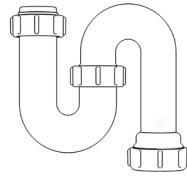

For more information please contact us:
Tel: 0151 546 0531 E-mail: sales@vivasanitary.co.uk

Swivel “P” Traps

Product Code: WTP3276
Description: 1¼” Swivel ‘P’ Trap
Outlet: 32mm Seal: 75mm

Product Code: WTP4076
Description: 1½” Swivel ‘P’ Trap
Outlet: 40mm Seal: 75mm

Swivel “S” Traps

Product Code: WTS3276
Description: 1¼” Swivel ‘S’ Trap
Outlet: 32mm Seal: 75mm

Product Code: WTS4076
Description: 1½” Swivel ‘S’ Trap
Outlet: 40mm Seal: 75mm

Bottle Traps

Product Code: WBT3238
Description: 1¼” Bottle Trap
Seal: 38mm

Product Code: WBT3276
Description: 1¼” Bottle Trap
Seal: 75mm

Product Code: WBT4038
Description: 1½” Bottle Trap
Seal: 38mm

Product Code: WBT4076
Description: 1½” Bottle Trap
Seal: 75mm

Product Code: WBT32T
Description: 1¼” Telescopic Bottle Trap
Seal: 75mm

Product Code: WTB4050
Description: 1½” x 50mm Seal Bath Trap
Seal: 50mm

Product Code: WTST01
Description: 1½” Sink Trap with Single 135° Nozzle
Seal: 75mm

Product Code: WTST02
Description: 1½” Sink Trap with Twin 135° Nozzles
Seal: 75mm