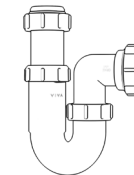

Product Code: WBT3276
Description: 1¼” Bottle Trap
Seal: 75mm

Product Code: WBT4038
Description: 1½” Bottle Trap
Seal: 38mm

Product Code: WBT4076
Description: 1½” Bottle Trap
Seal: 75mm

Product Code: WBT32T
Description: 1¼” Telescopic Bottle Trap
Seal: 75mm

Product Code: WBT40T
Description: 1½” Telescopic Bottle Trap
Seal: 75mm

Other Traps

Product Code: WTRT40
Description: 1½” Swivel Running Trap
Seal: 75mm

Product Code: WTB4019
Description: 1½” x 19mm Seal Bath Trap
Seal: 19mm

Product Code: WTB4050
Description: 1½” x 50mm Seal Bath Trap
Seal: 50mm

Product Code: WTST01
Description: 1½” Sink Trap with Single 135° Nozzle
Seal: 75mm

Product Code: WTST02
Description: 1½” Sink Trap with Twin 135° Nozzles
Seal: 75mm

Product Code: WTBNH01
Description: 1½” Bowl & Half Kit
Seal: 75mm

Product Code: WTTP32
Description: 1¼” Telescopic ‘P’ Trap
Seal: 75mm

Product Code: WTTP40
Description: 1½” Telescopic ‘P’ Trap
Seal: 75mm