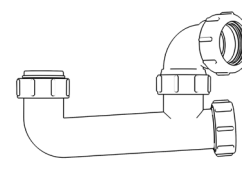

Product Code: WBT3276
Description: 1¼” Bottle Trap
Seal: 75mm

Product Code: WBT4038
Description: 1½” Bottle Trap
Seal: 38mm

Product Code: WBT4076
Description: 1½” Bottle Trap
Seal: 75mm

Product Code: WBT32T
Description: 1¼” Telescopic Bottle Trap
Seal: 75mm

Product Code: WBT40T
Description: 1½” Telescopic Bottle Trap
Seal: 75mm

Other Traps

Product Code: WTRT40
Description: 1½” Swivel Running Trap
Seal: 75mm

Product Code: WTB4019
Description: 1½” x 19mm Seal Bath Trap
Seal: 19mm

Product Code: WTB4050
Description: 1½” x 50mm Seal Bath Trap
Seal: 50mm

Product Code: WTST01
Description: 1½” Sink Trap with Single 135° Nozzle
Seal: 75mm

Product Code: WTST02
Description: 1½” Sink Trap with Twin 135° Nozzles
Seal: 75mm

Product Code: WTBNH01
Description: 1½” Bowl & Half Kit
Seal: 75mm

Product Code: WTTP32
Description: 1¼” Telescopic ‘P’ Trap
Seal: 75mm

Product Code: WTTP40
Description: 1½” Telescopic ‘P’ Trap
Seal: 75mm