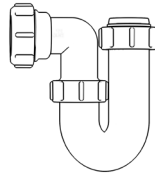

1½” Sink Trap with Single 135° Nozzle

WARNING

We accept no liability for products fitted incorrectly, and where the correct testing procedures have not been used, resulting in the escape of water.

Please note: Save this instruction sheet for future reference
IMPORTANT: DO NOT use plumber's putty to seal this fitting

For more information please contact us:
Tel: 0151 546 0531 E-mail: sales@vivasanitary.co.uk

Swivel “P” Traps

Product Code: WTP3276
Description: 1¼” Swivel ‘P’ Trap
Outlet: 32mm Seal: 75mm

Product Code: WTP4076
Description: 1½” Swivel ‘P’ Trap
Outlet: 40mm Seal: 75mm

Product Code: WTB4050
Description: 1½” x 50mm Seal Bath Trap
Seal: 50mm

Product Code: WTST01
Description: 1½” Sink Trap with Single 135° Nozzle
Seal: 75mm

Product Code: WTST02
Description: 1½” Sink Trap with Twin 135° Nozzles
Seal: 75mm

Product Code: WTBNH01
Description: 1½” Bowl & Half Kit
Seal: 75mm

Product Code: WTTP32
Description: 1¼” Telescopic ‘P’ Trap
Seal: 75mm

Product Code: WTTP40
Description: 1½” Telescopic ‘P’ Trap
Seal: 75mm