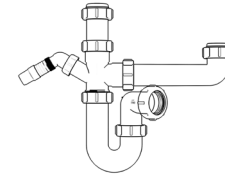

Product Code: WBT3276
Description: 1¼” Bottle Trap
Seal: 75mm

Product Code: WBT4038
Description: 1½” Bottle Trap
Seal: 38mm

Product Code: WBT4076
Description: 1½” Bottle Trap
Seal: 75mm

Product Code: WBT32T
Description: 1¼” Telescopic Bottle Trap
Seal: 75mm

Product Code: WBT40T
Description: 1½” Telescopic Bottle Trap
Seal: 75mm

Other Traps

Product Code: WTRT40
Description: 1½” Swivel Running Trap
Seal: 75mm

Product Code: WTB4019
Description: 1½” x 19mm Seal Bath Trap
Seal: 19mm

Product Code: WTB4050
Description: 1½” x 50mm Seal Bath Trap
Seal: 50mm

Product Code: WTST01
Description: 1½” Sink Trap with Single 135° Nozzle
Seal: 75mm

Product Code: WTST02
Description: 1½” Sink Trap with Twin 135° Nozzles
Seal: 75mm

Product Code: WTBNH01
Description: 1½” Bowl & Half Kit
Seal: 75mm

Product Code: WTTP32
Description: 1¼” Telescopic ‘P’ Trap
Seal: 75mm

Product Code: WTTP40
Description: 1½” Telescopic ‘P’ Trap
Seal: 75mm