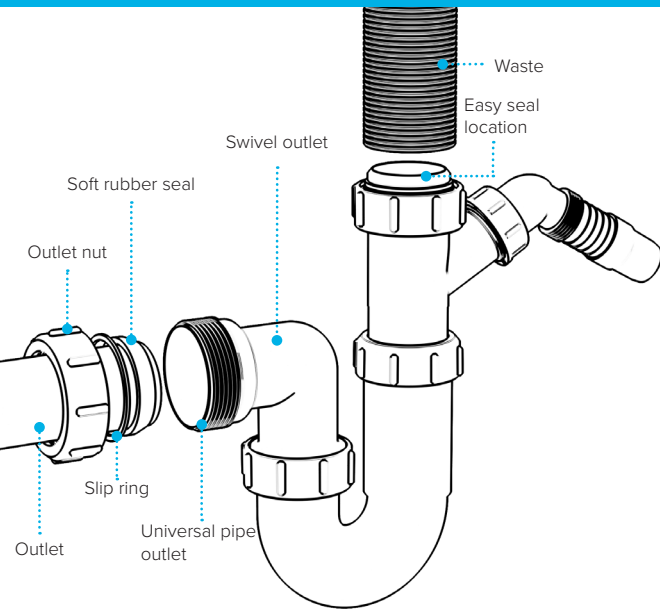

1½” Sink Trap with Single 135° Nozzle

WARNING

We accept no liability for products fitted incorrectly, and where the correct testing procedures have not been used, resulting in the escape of water.

Please note: Save this instruction sheet for future reference
IMPORTANT: DO NOT use plumber's putty to seal this fitting

Product Code: WTB4050
Description: 1½” x 50mm Seal Bath Trap
Seal: 50mm

Product Code: WTST01
Description: 1½” Sink Trap with Single 135° Nozzle
Seal: 75mm

Product Code: WTST02
Description: 1½” Sink Trap with Twin 135° Nozzles
Seal: 75mm

Product Code: WTKT32CE
Description: 1¼” Straight Through Trap
Seal: 75mm

Product Code: WTS40
Description: 1½” Shower Trap (50mm Tray)
Seal: 50mm

Product Code: WTS40
Description: 1½” Shower Trap (90mm Tray)
Seal: 50mm

Product Code: WTWM01
Description: 1½” Standpipe Trap
Seal: 75mm

Join Pro+ Installers club for exclusive benefits.

vivasanitary.co.uk/pro

Installation videos and further information available now.