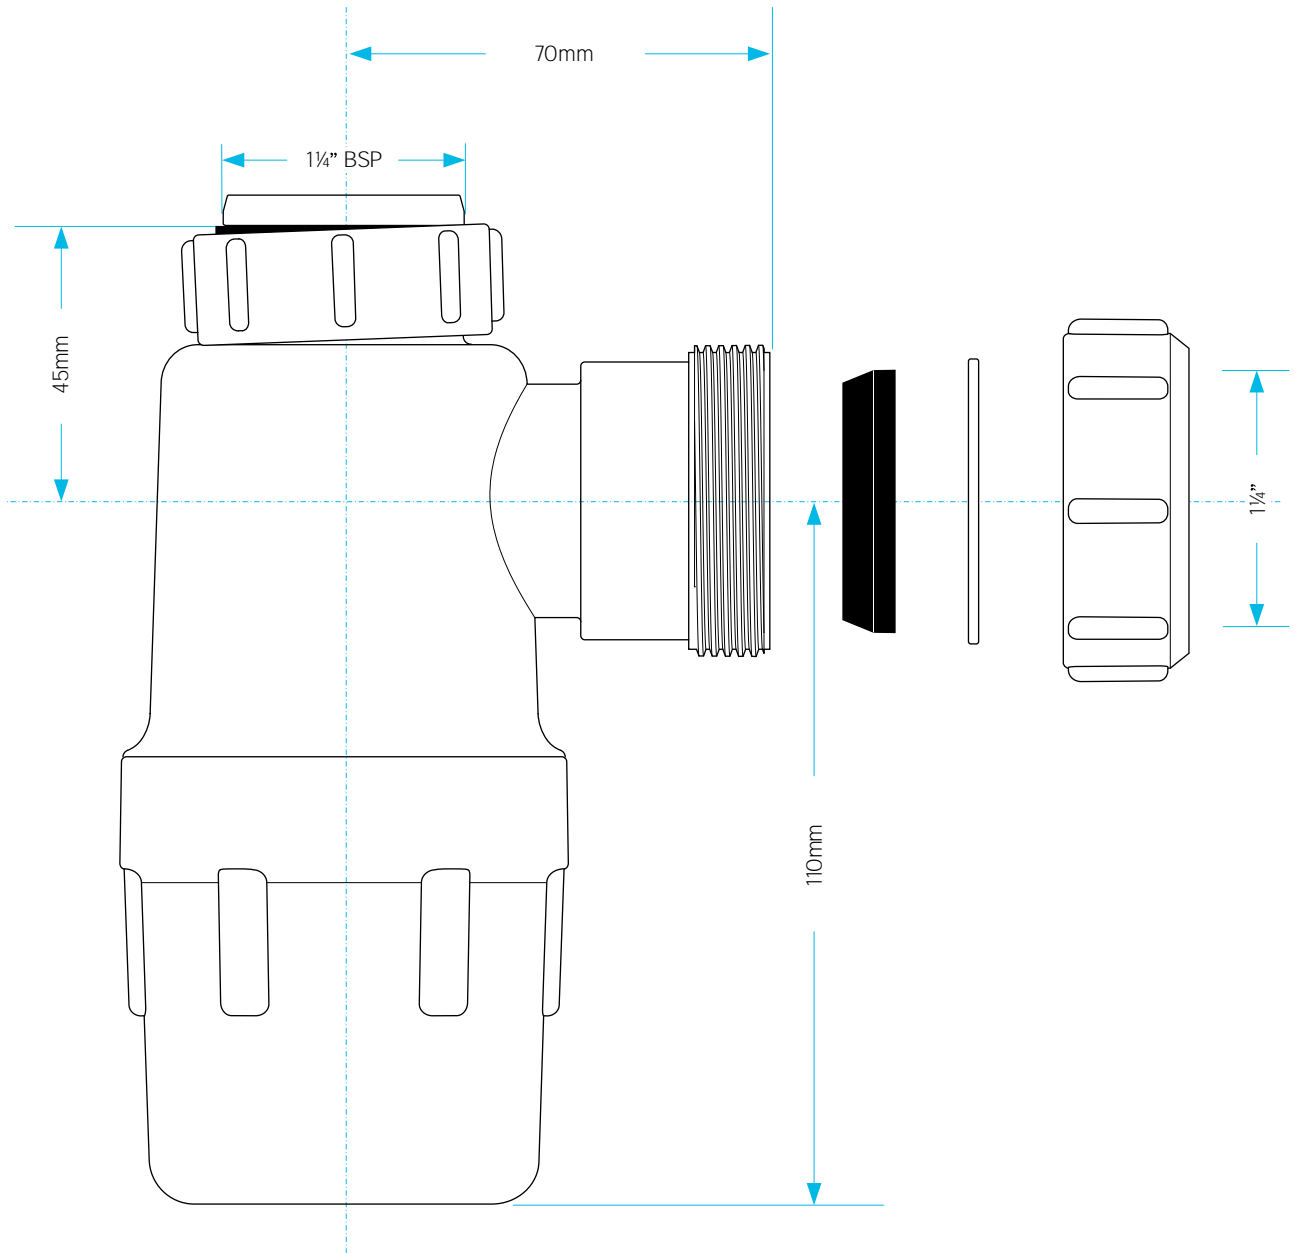

# Technical Data Sheet

CODE:

WTBT3276

DESCRIPTION:

1/4" Bottle Trap

CATAGORY:

Waste Traps

© Viva Sanitary  
23/02/2019

DRAWN BY:

RH

VERIFIED BY:

AH