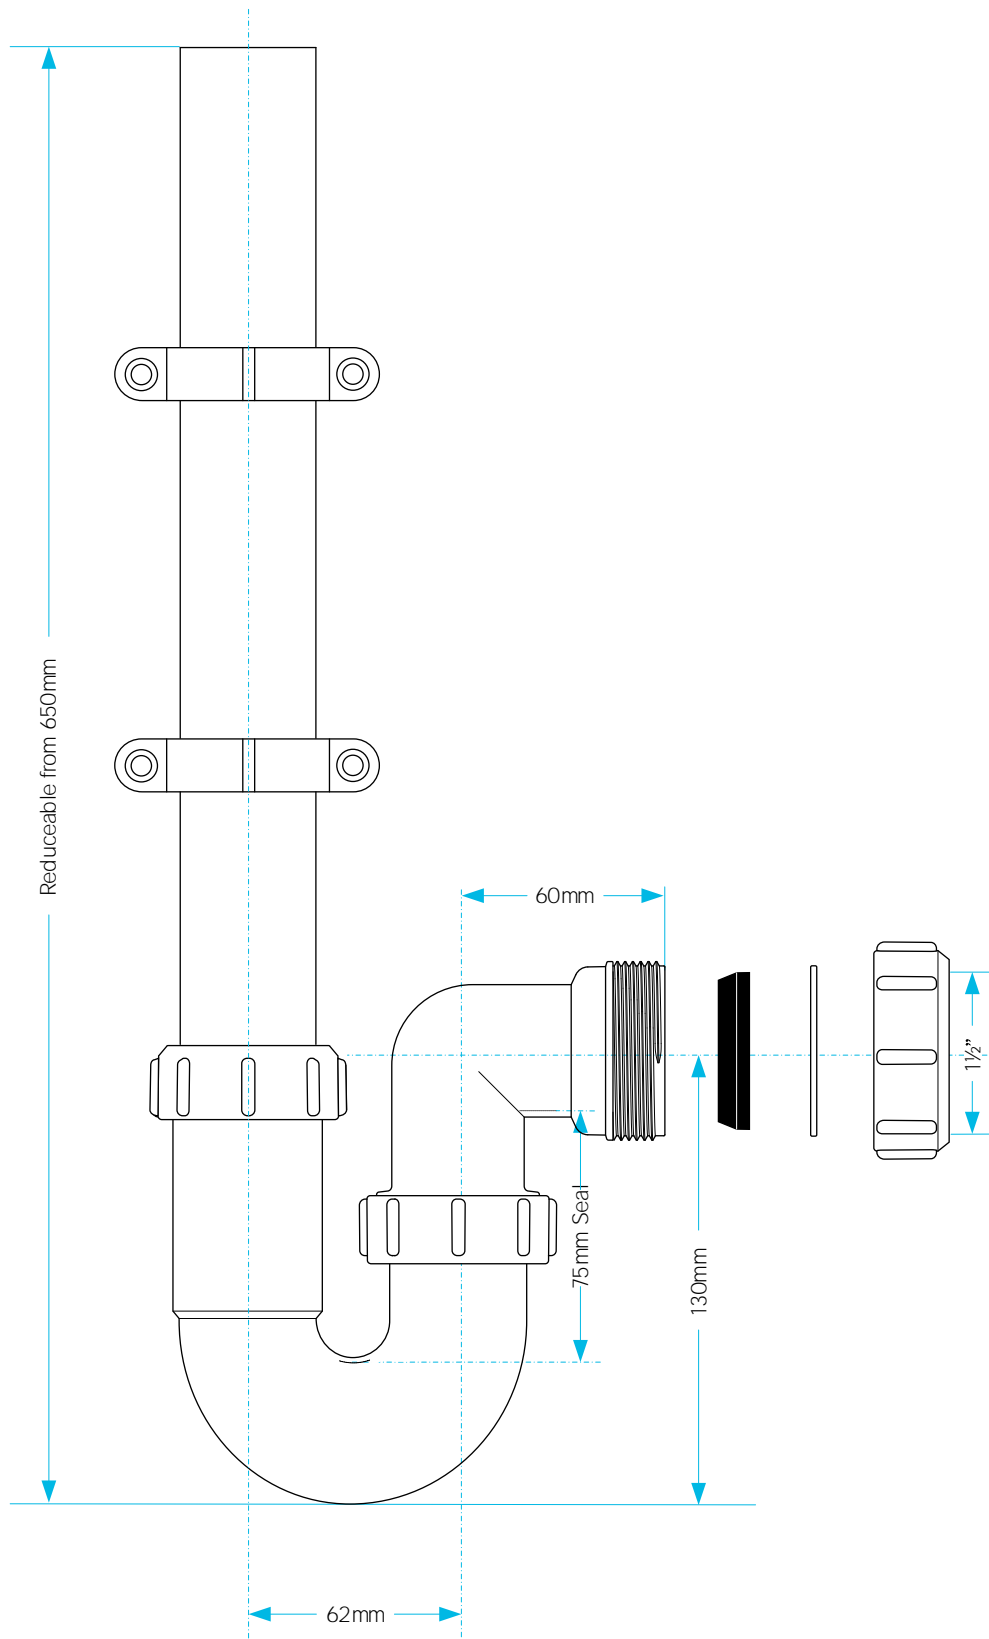

# Technical Data Sheet

CODE:

WTWM01

DESCRIPTION:

Washing Machine Standpipe Trap

CATAGORY:

Waste Traps

© Viva Sanitary  
02/09/2018

DRAWN BY:

RH

VERIFIED BY:

AH