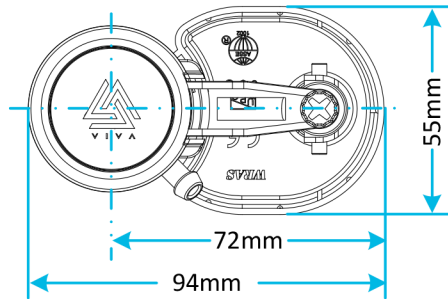

Technical Data Sheet

© Viva Sanitary
19/04/2012

Code:

PP0020

Description:

Skylo Bottom Entry Float Valve