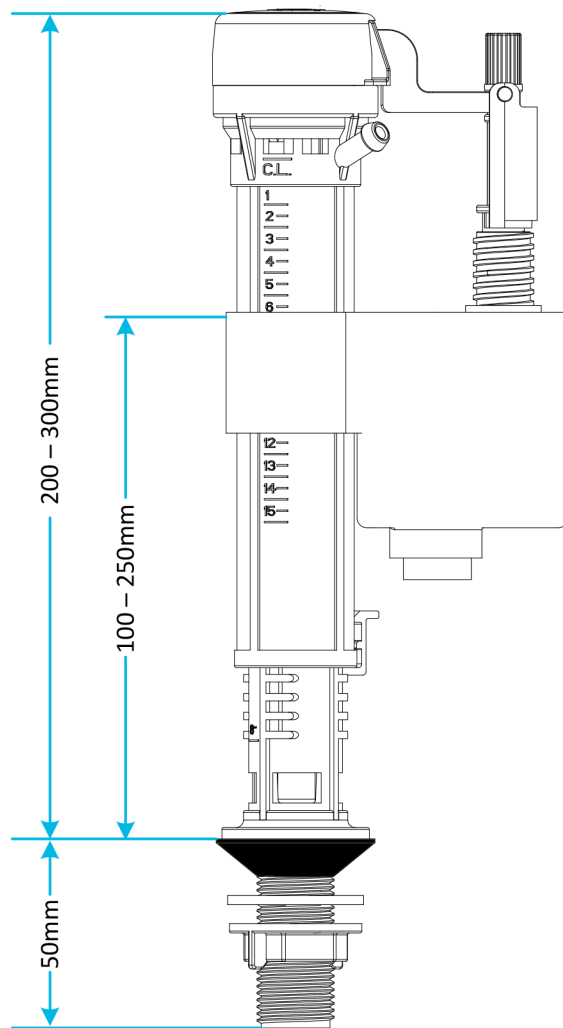

Technical Data Sheet

© Viva Sanitary
19/04/2012

Code:

PP0020

Description:

Skylo Bottom Entry Float Valve