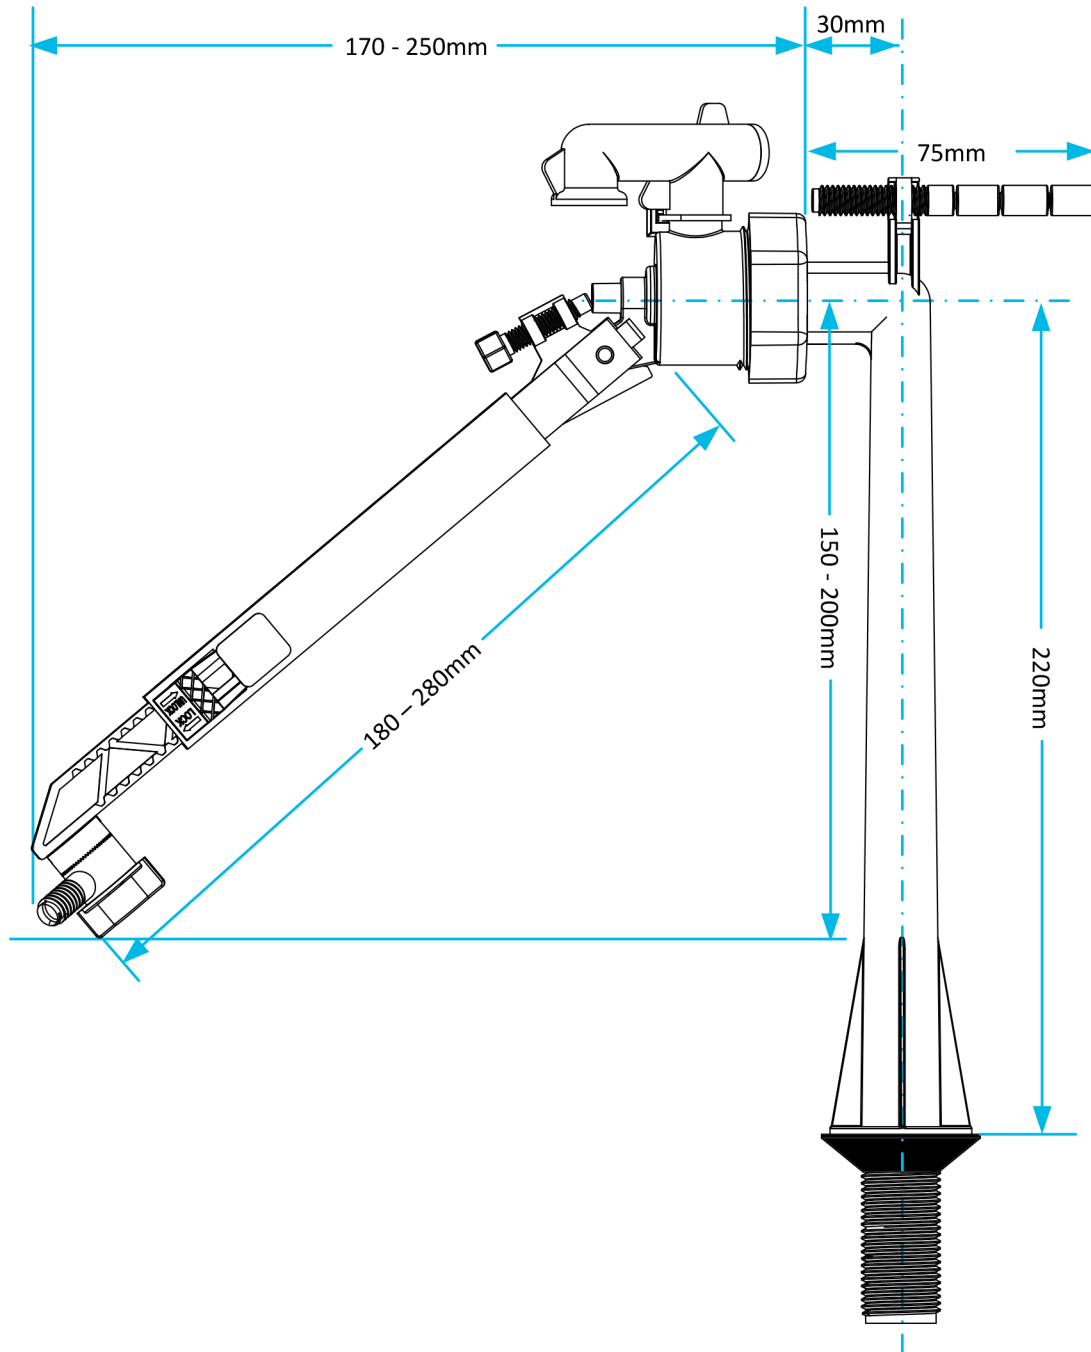

# Technical Data Sheet

© Viva Sanitary  
14/10/2015

Code:	<b>SKY105</b>	Description:	<b>Skylo Straight Bottom Entry Ball Valve</b>
-------	---------------	--------------	---