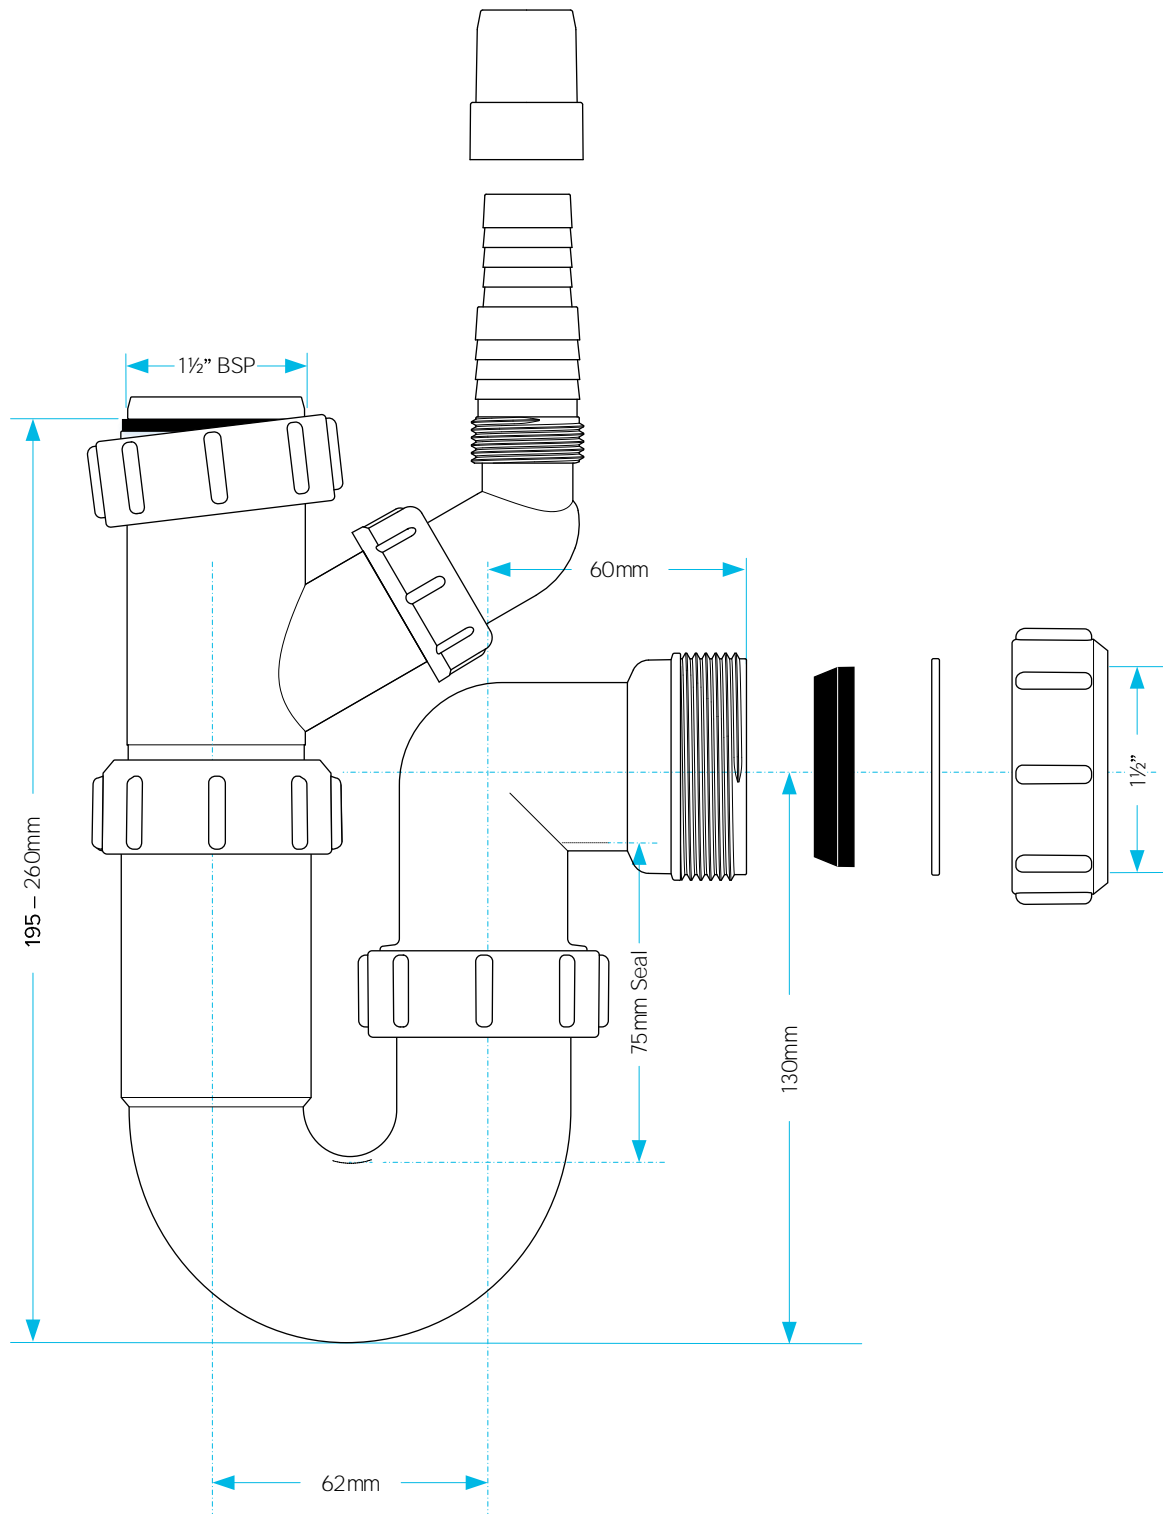

# Technical Data Sheet

CODE:

WTST01

DESCRIPTION:

1 1/2" Sink Trap (Single Nozzle)

CATAGORY:

Waste Traps

© Viva Sanitary  
30/08/2018

DRAWN BY:

RH

VERIFIED BY:

AH