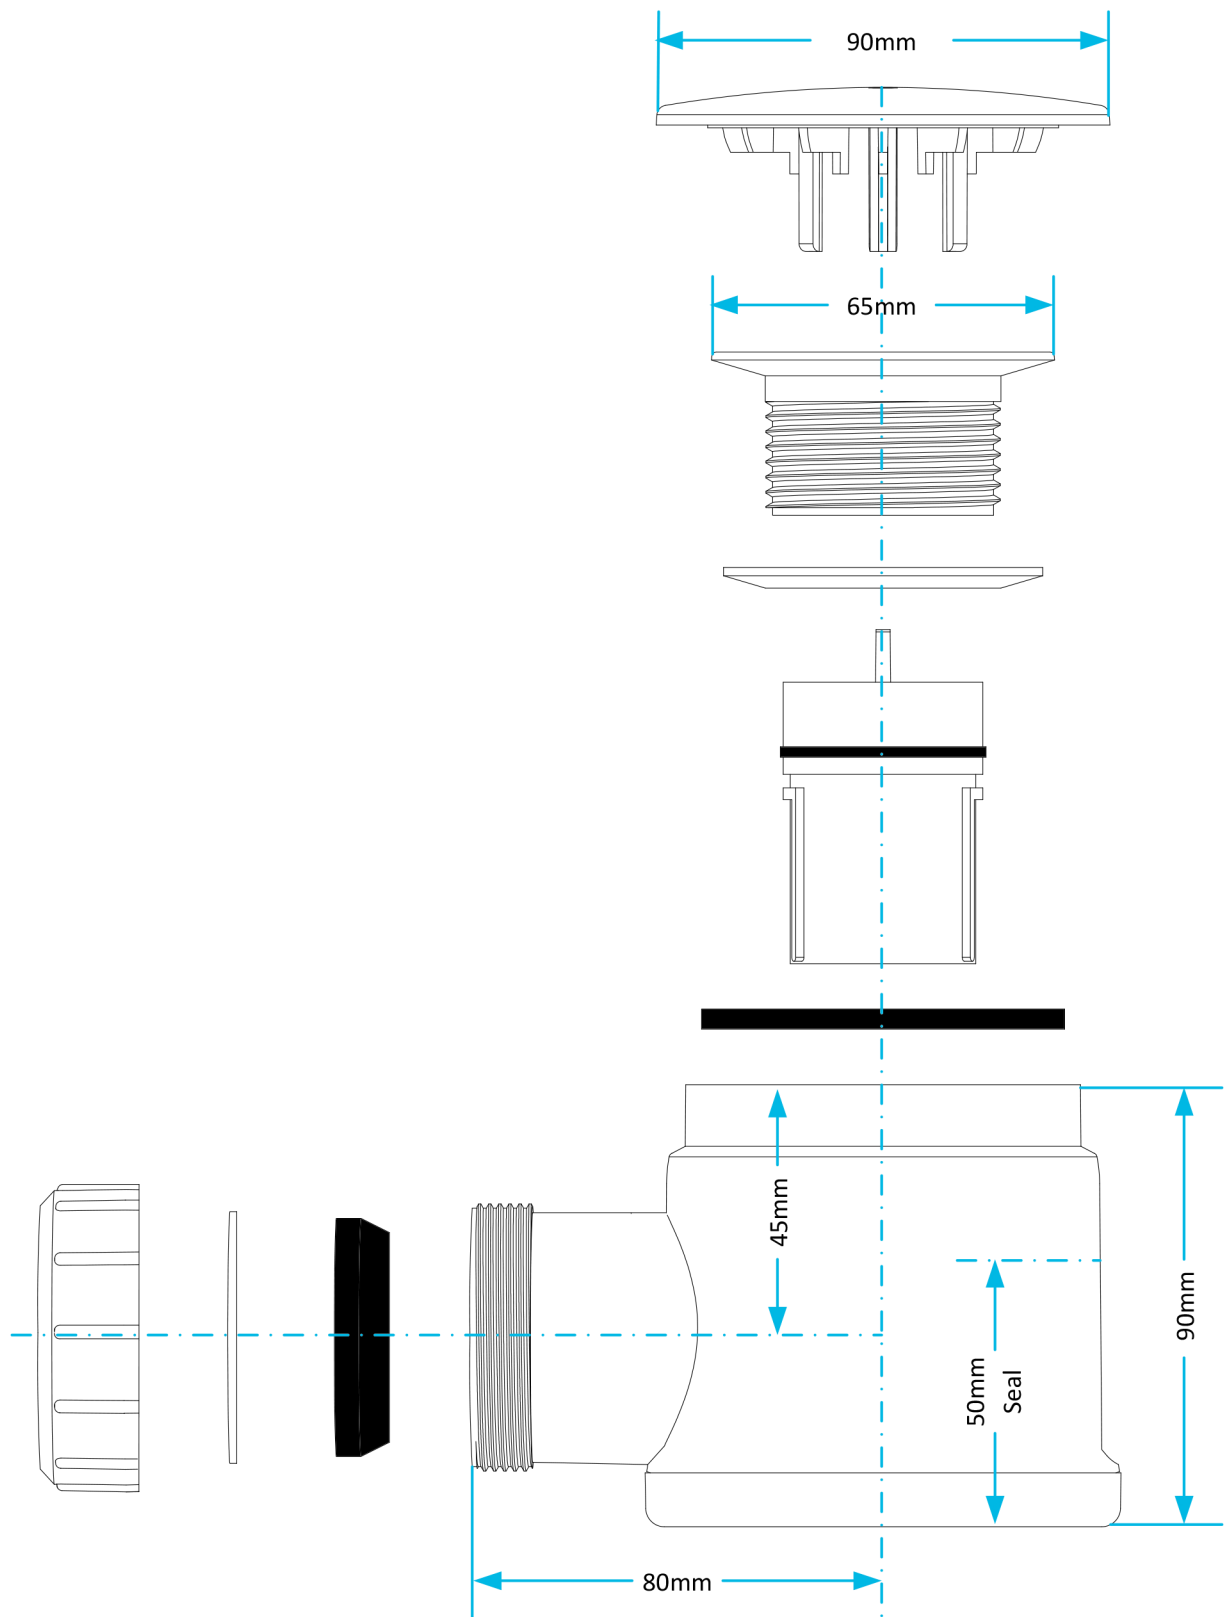

# Technical Data Sheet

© Viva Sanitary  
21/07/2014

Code:

**WTSH40**

Description:

**40mm EASI-FLO Shower Trap**